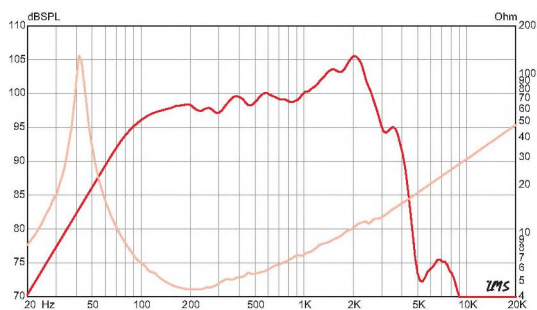

FREQUENCY RESPONSE & IMPEDANCE CURVE*

* See footnotes on page 155 for information regarding usable frequency range, nominal impedance, power rating and sensitivity.