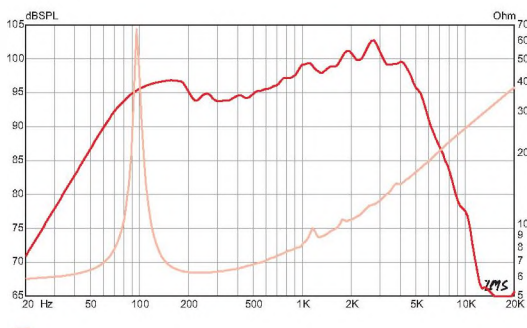

FREQUENCY RESPONSE & IMPEDANCE CURVE*

* See footnotes on page 155 for information regarding usable frequency range, nominal impedance, power rating and sensitivity.