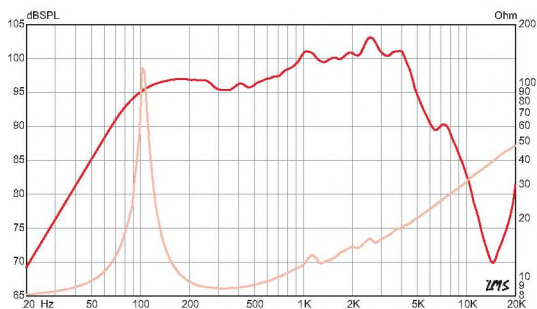

FREQUENCY RESPONSE & IMPEDANCE CURVE*

* See footnotes on page 155 for information regarding usable frequency range, nominal impedance, power rating and sensitivity.