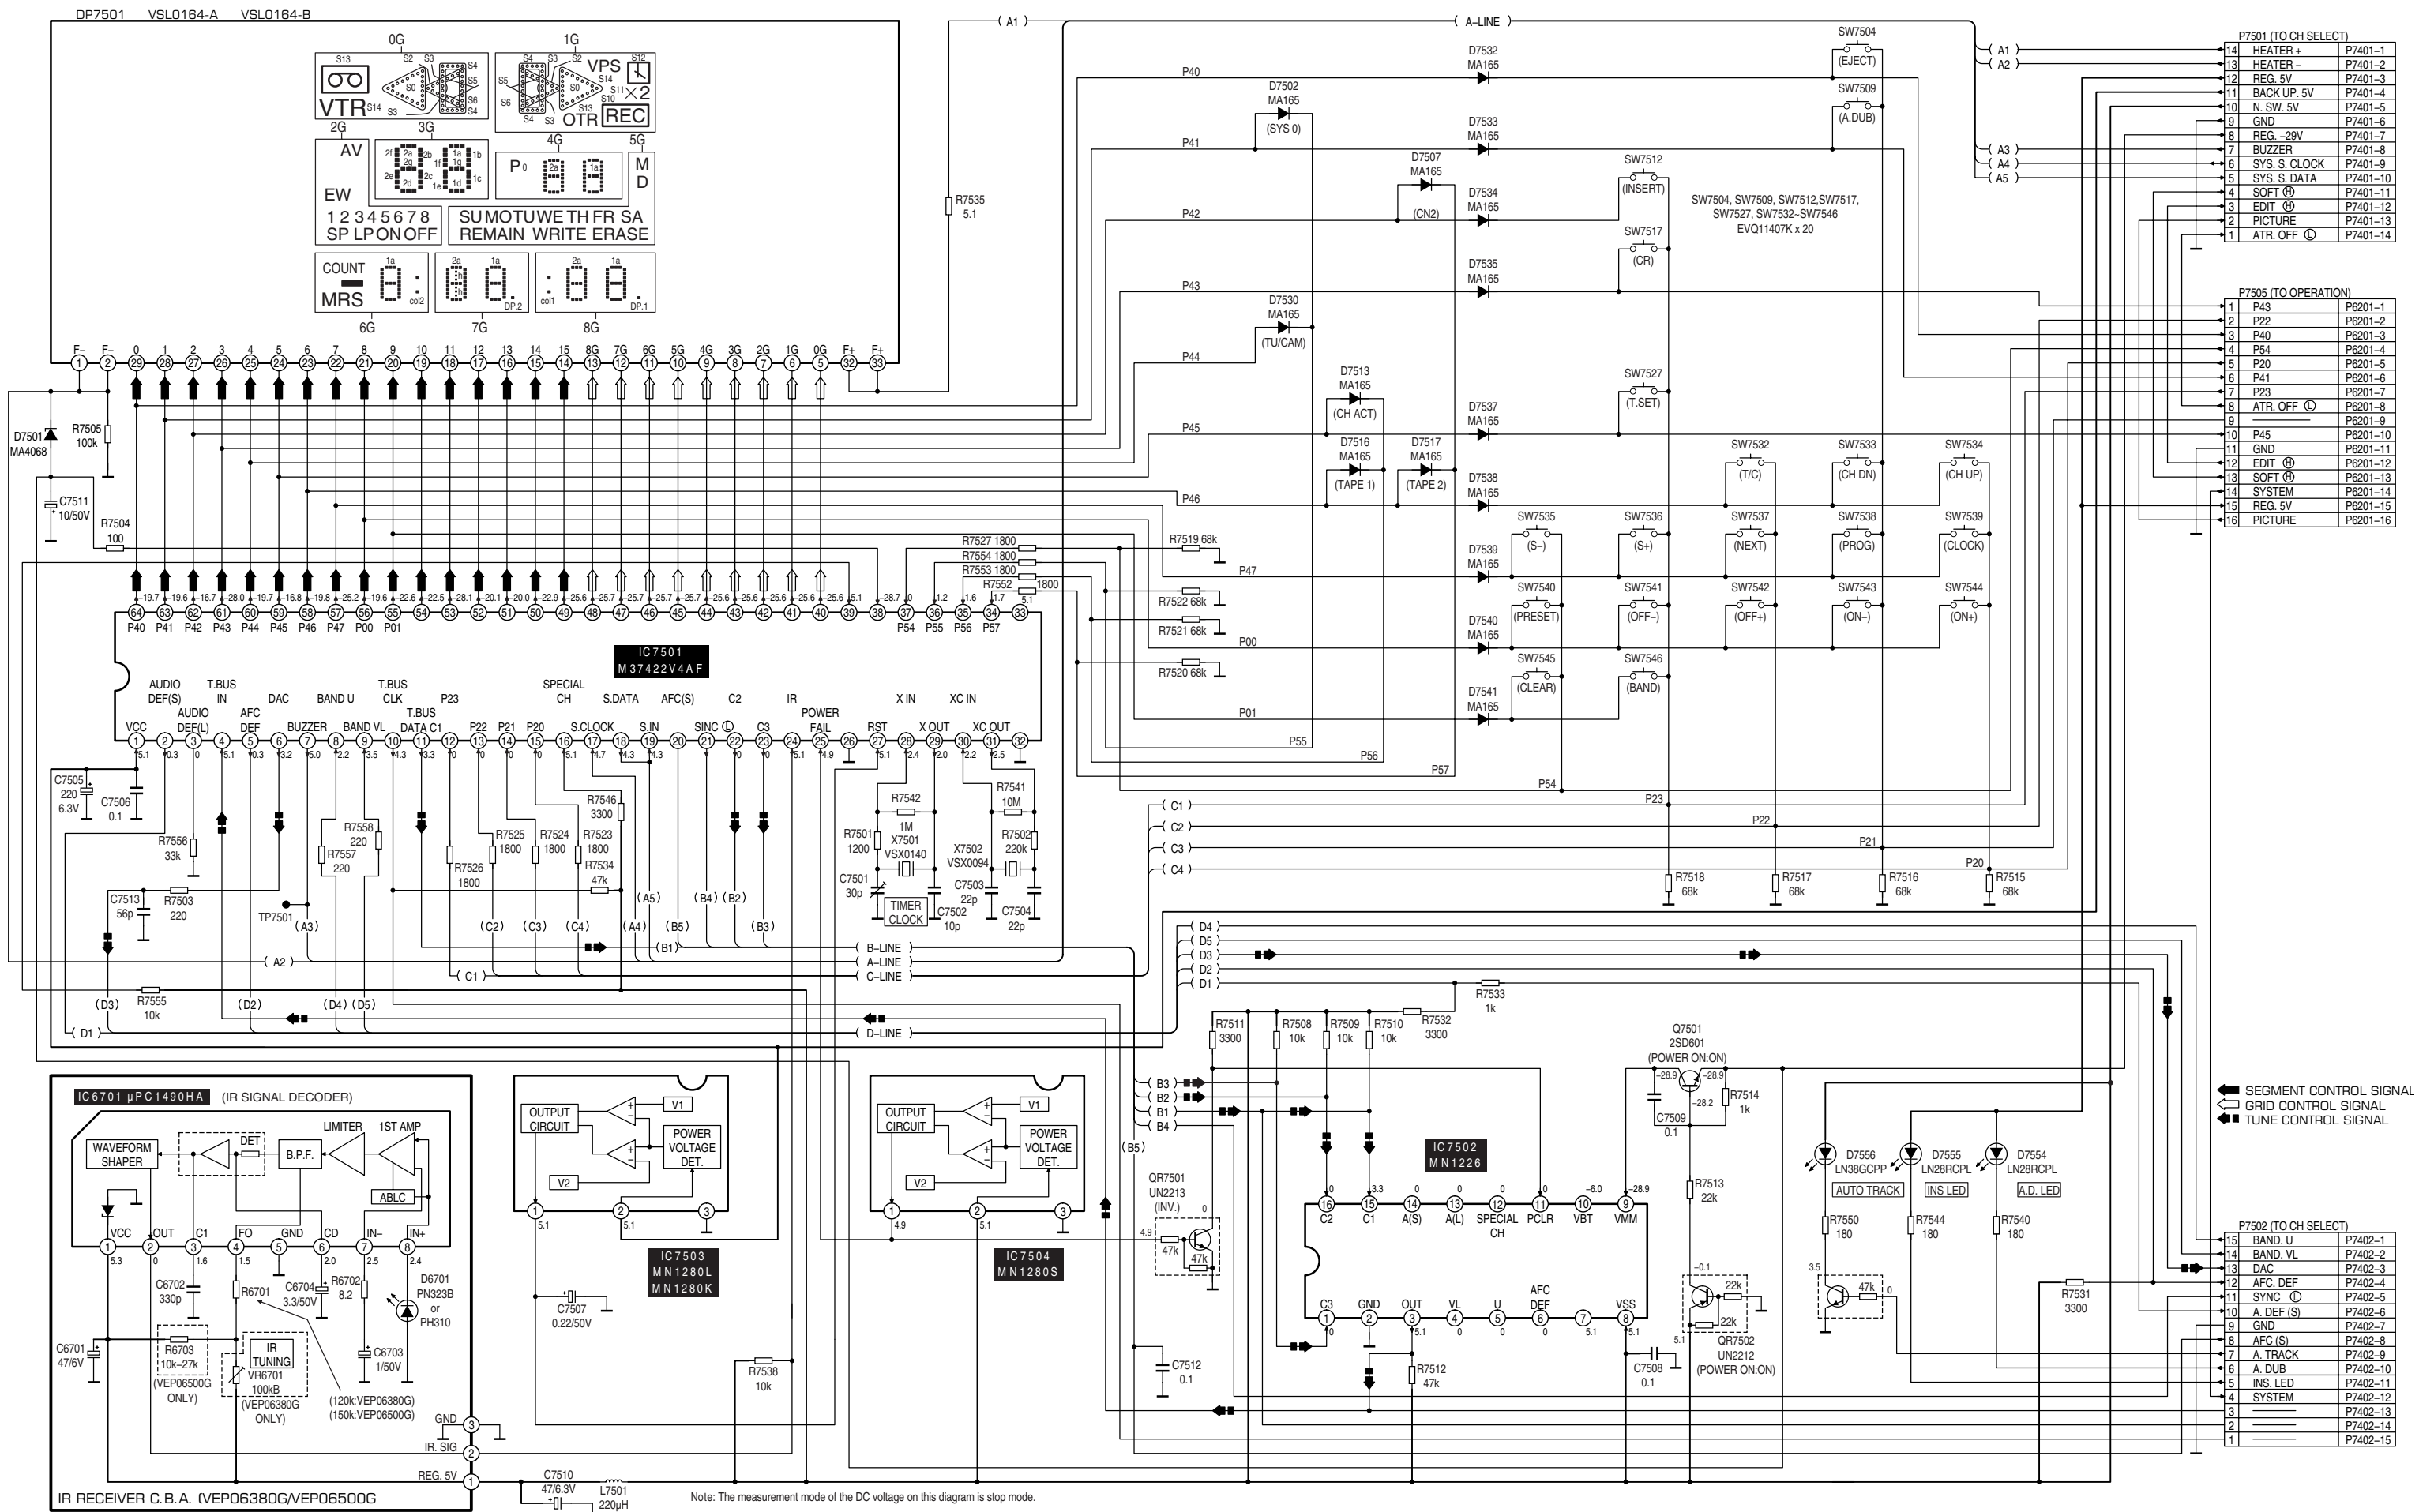

# Magnetowid Panasonic NV-L25EE (timer)

Note: The measurement mode of the DC voltage on this diagram is stop mode.