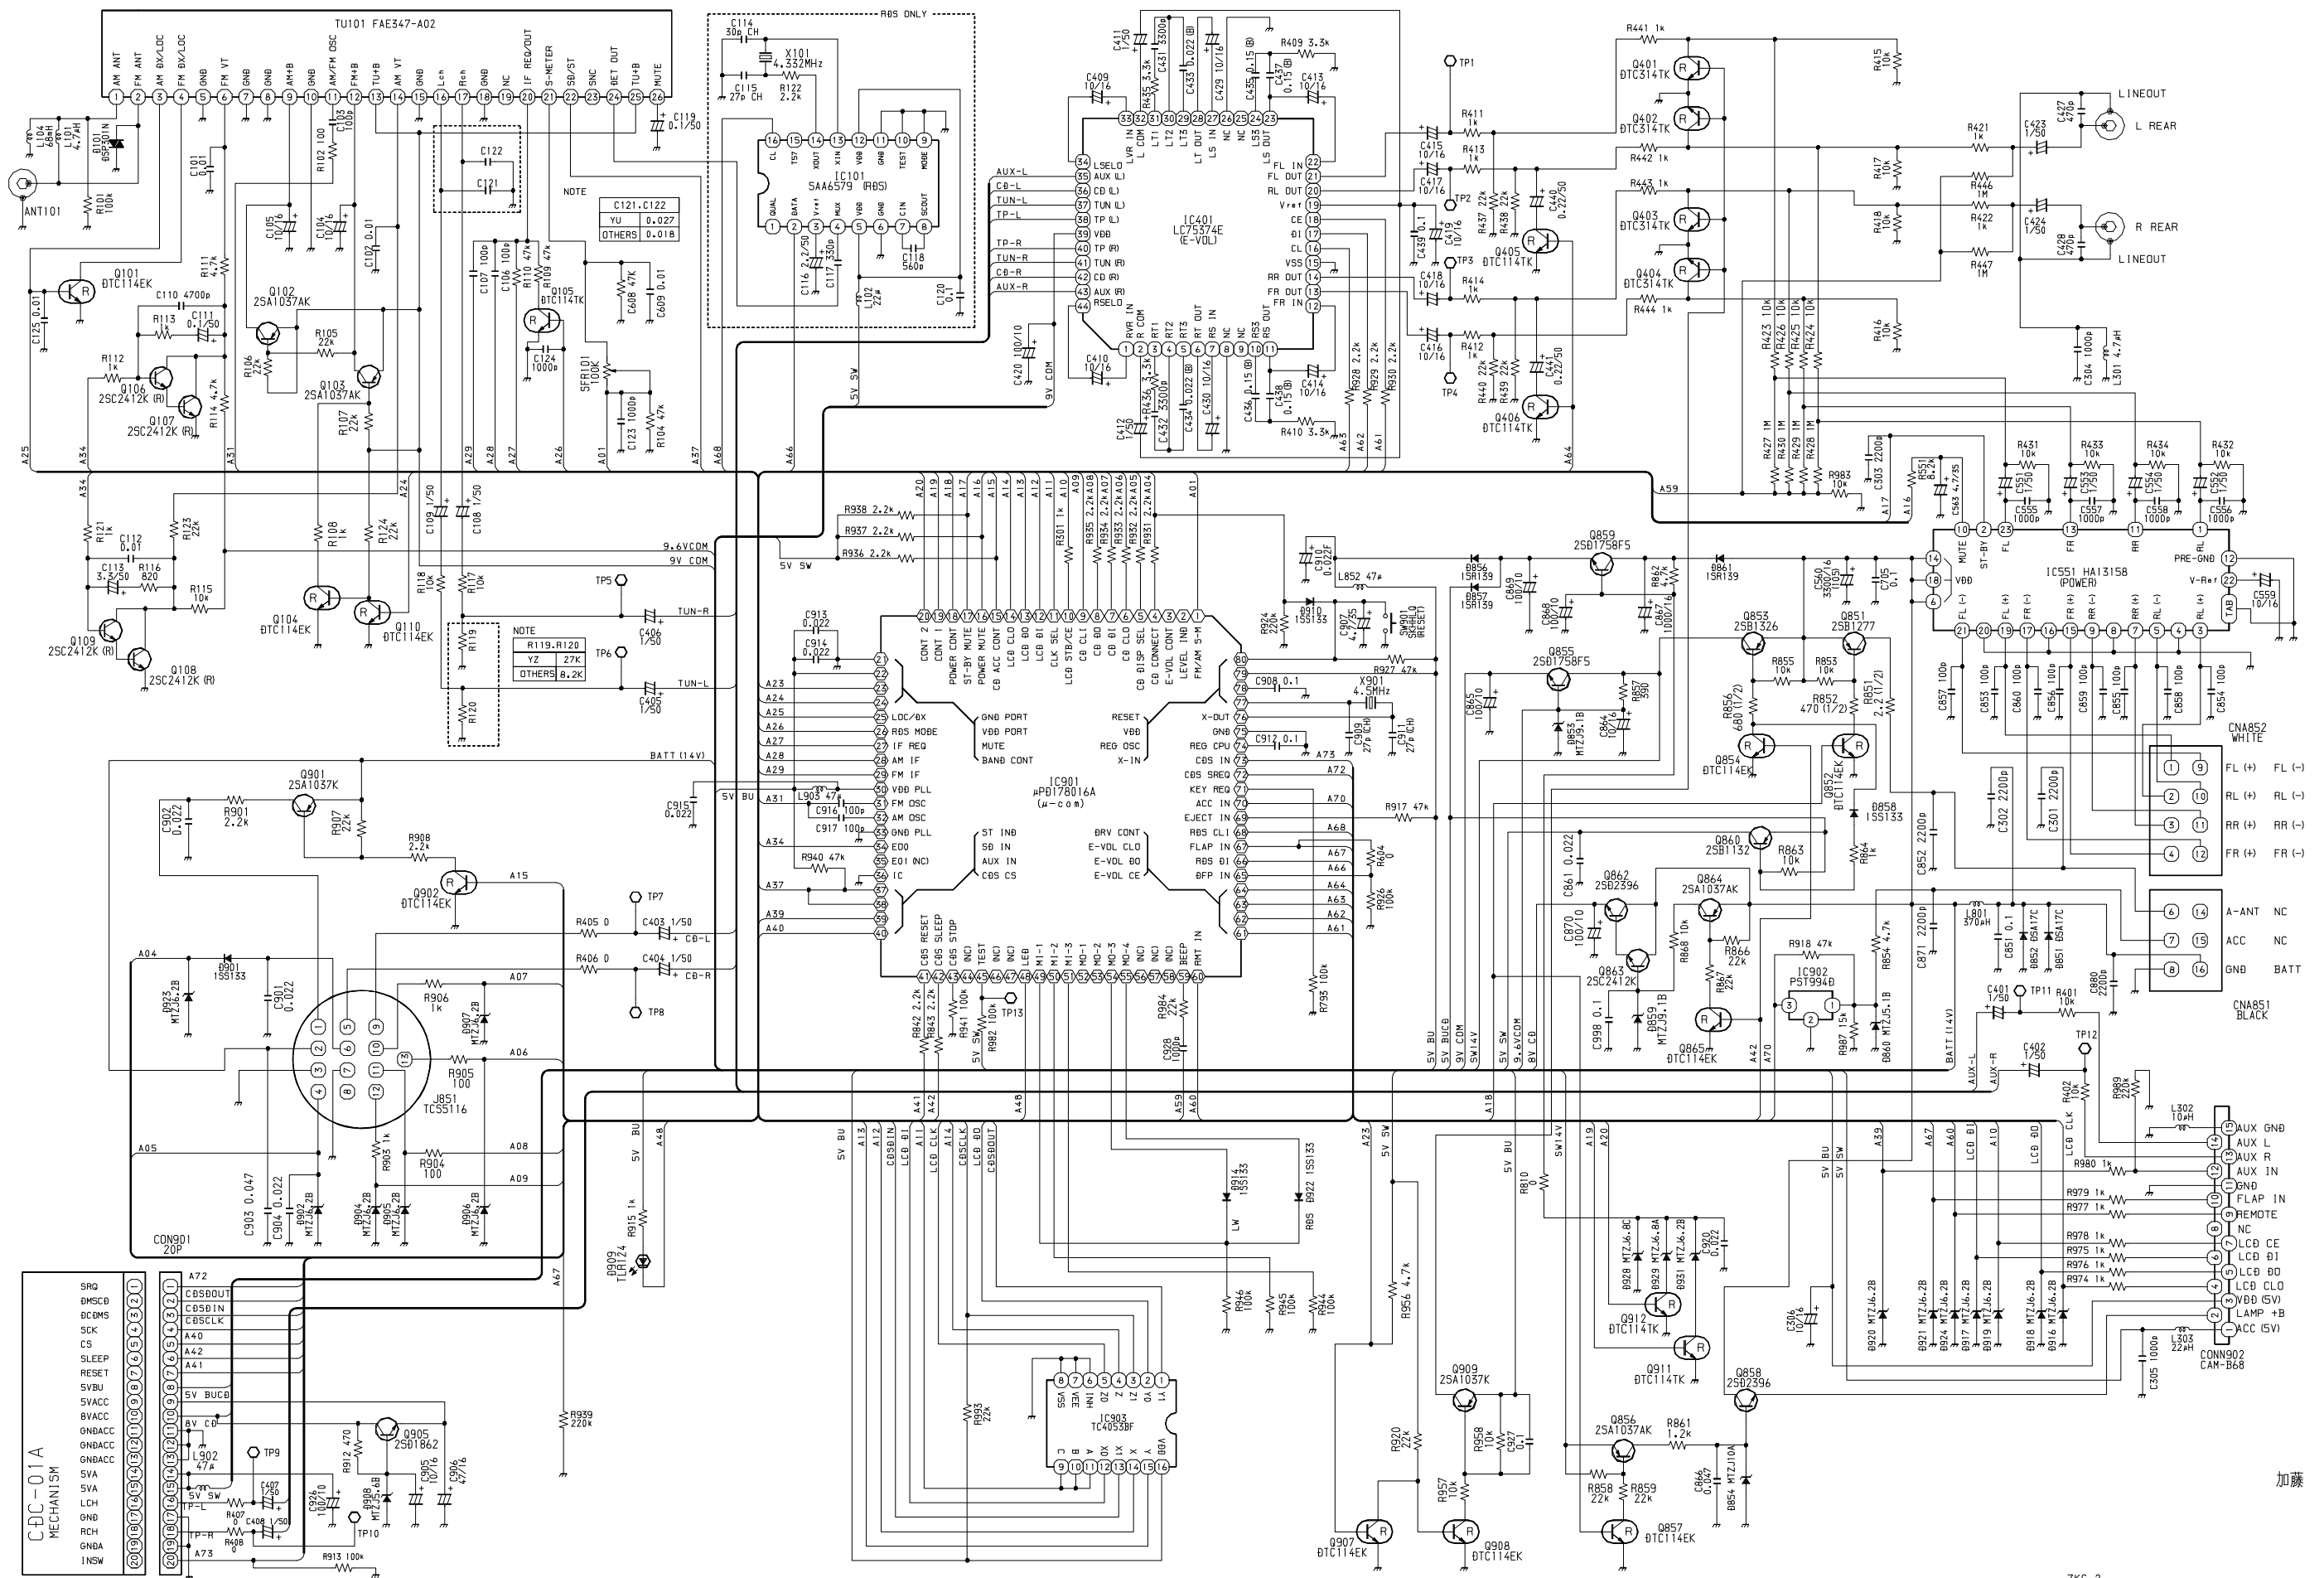

AIWA CDC-R 146M SCHEMATIC DIAGRAM _ 1 (MAIN)

加藤

SCHEMATIC DIAGRAM - 2 (FRONT)