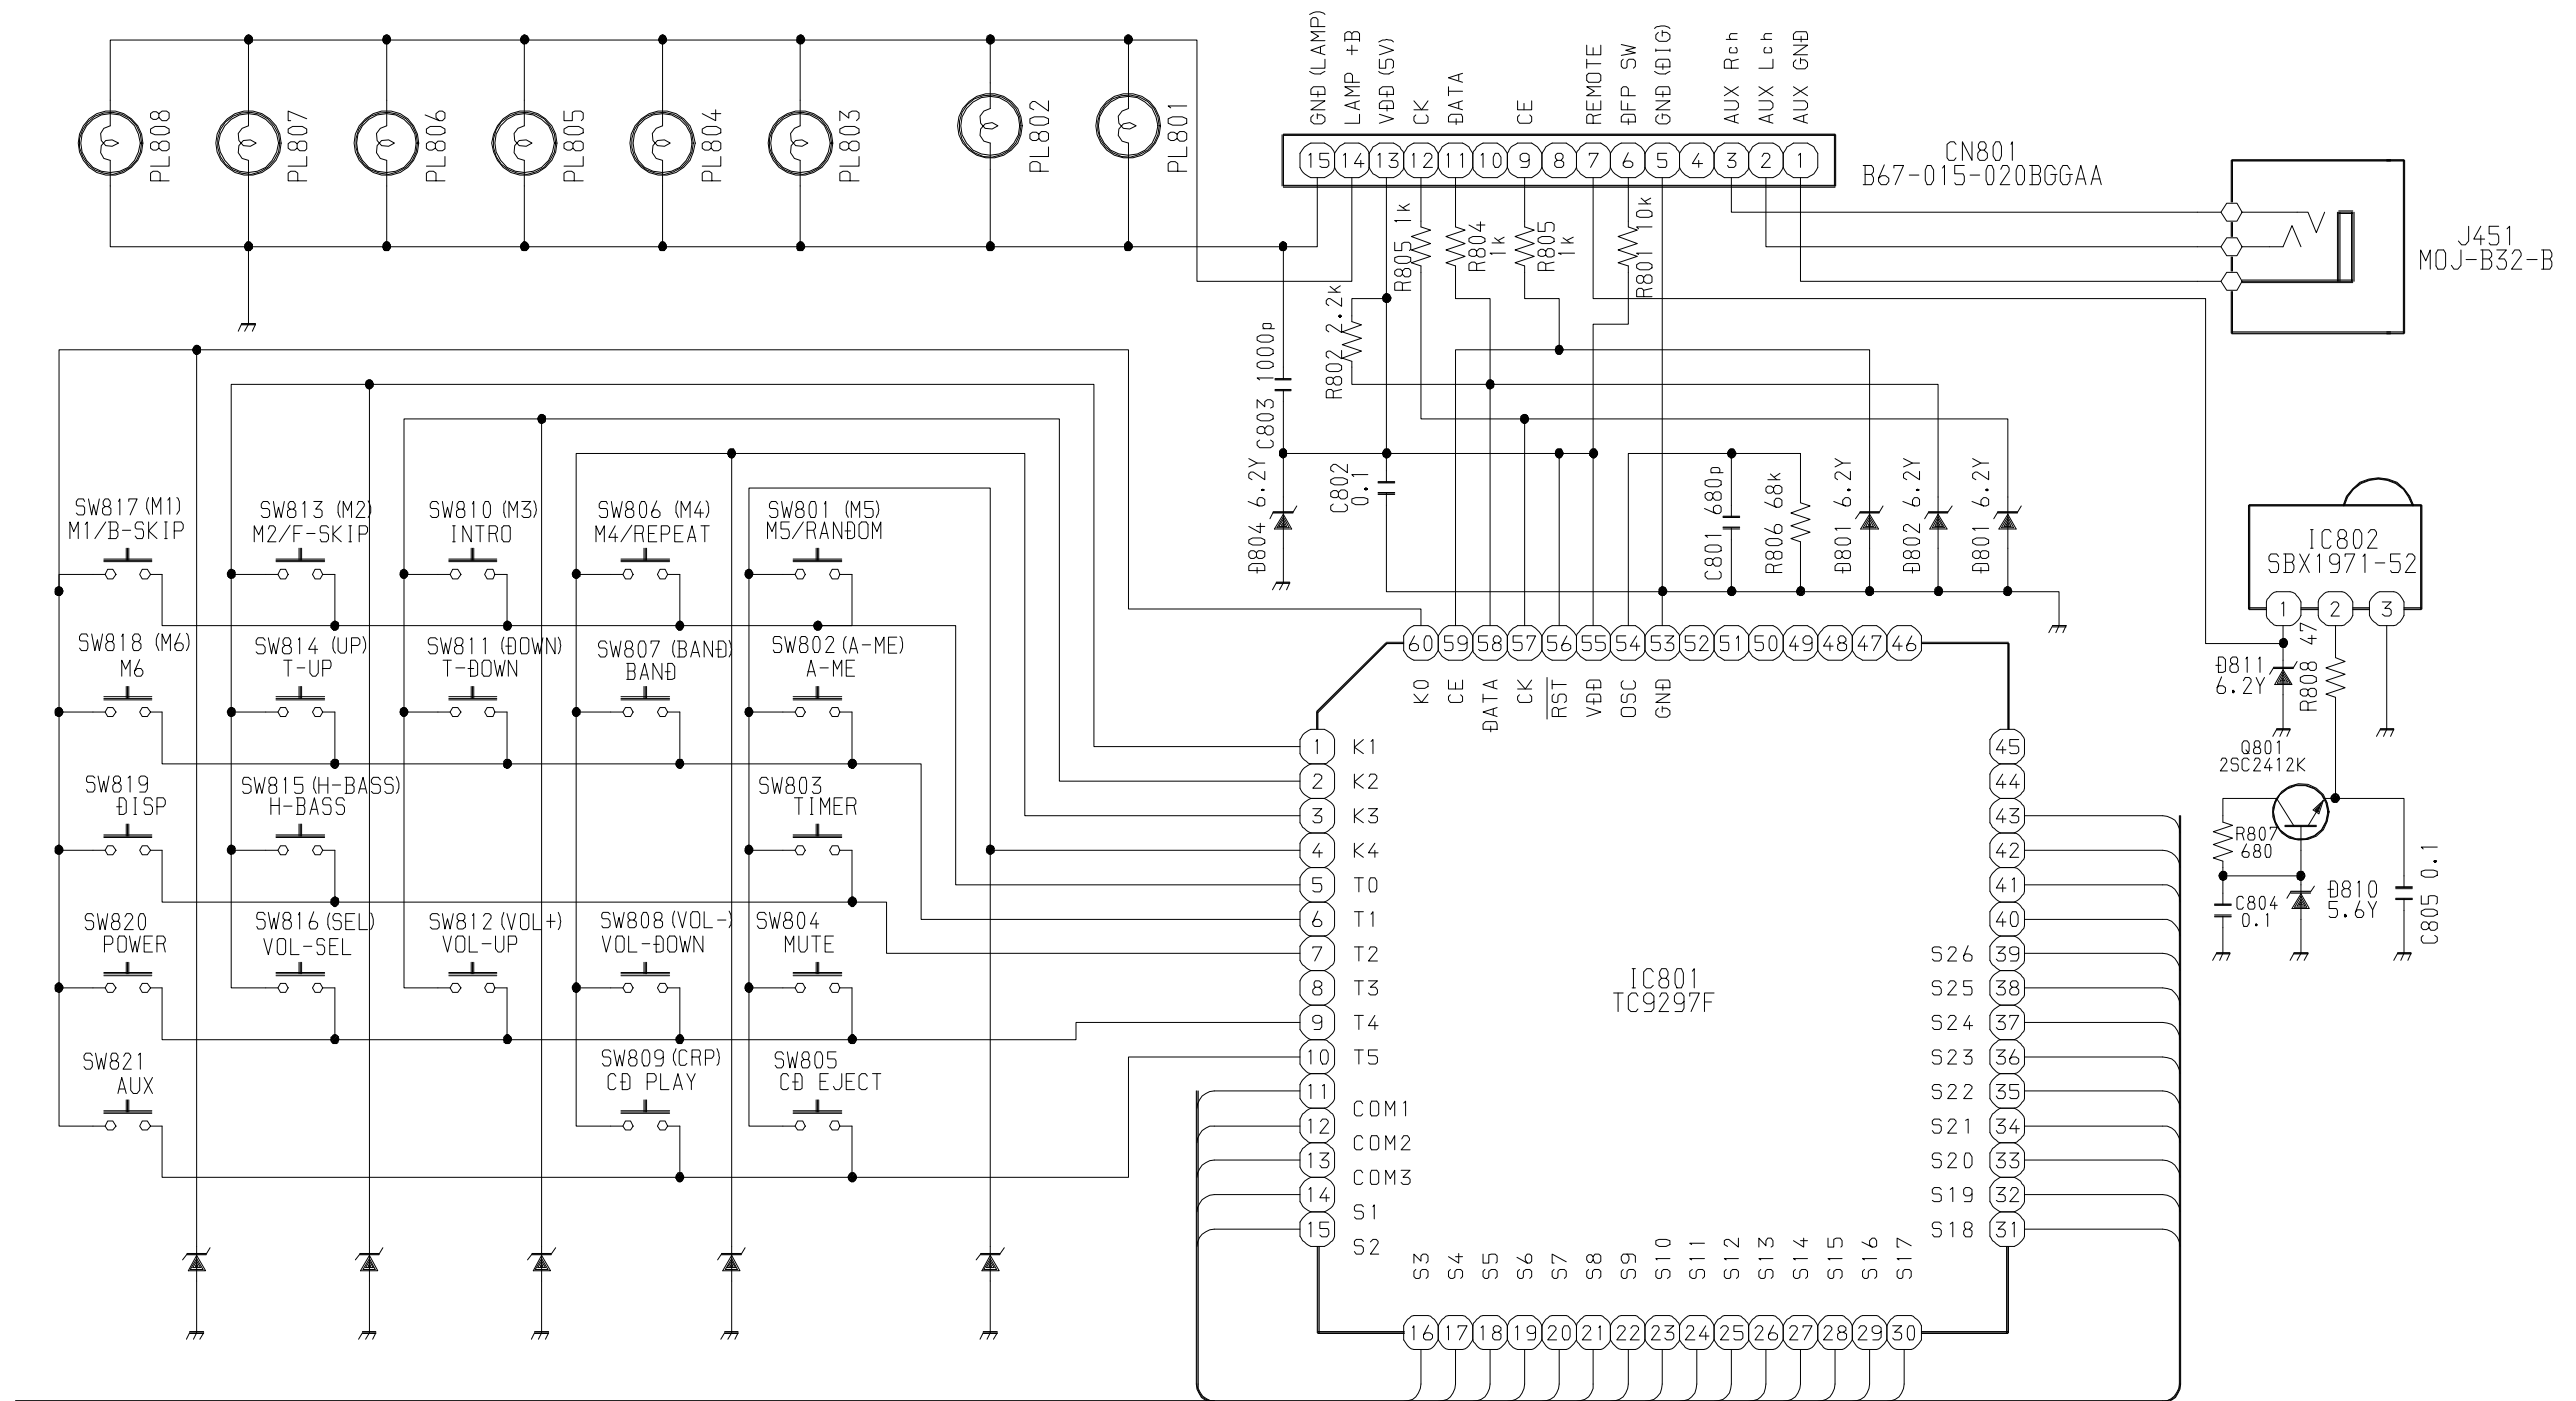

# AIWA CDC-X116/X136/X1360/X1400 SCHEMATIC DIAGRAM \_ 1 (MAIN)

SCHEMATIC DIAGRAM - 2 (FRONT)

LCD801