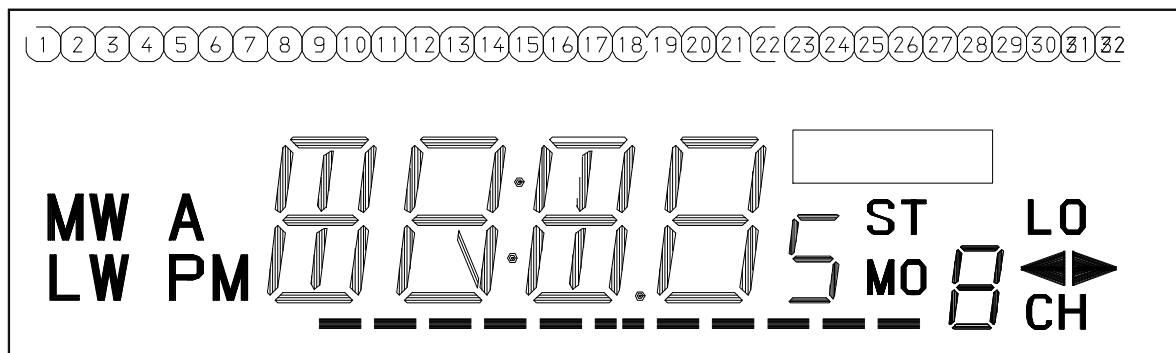

# AIWA CDC-X116/X136/X1360/X1400 SCHEMATIC DIAGRAM \_ 1 (MAIN)

SCHEMATIC DIAGRAM - 2 (FRONT)

LCD801