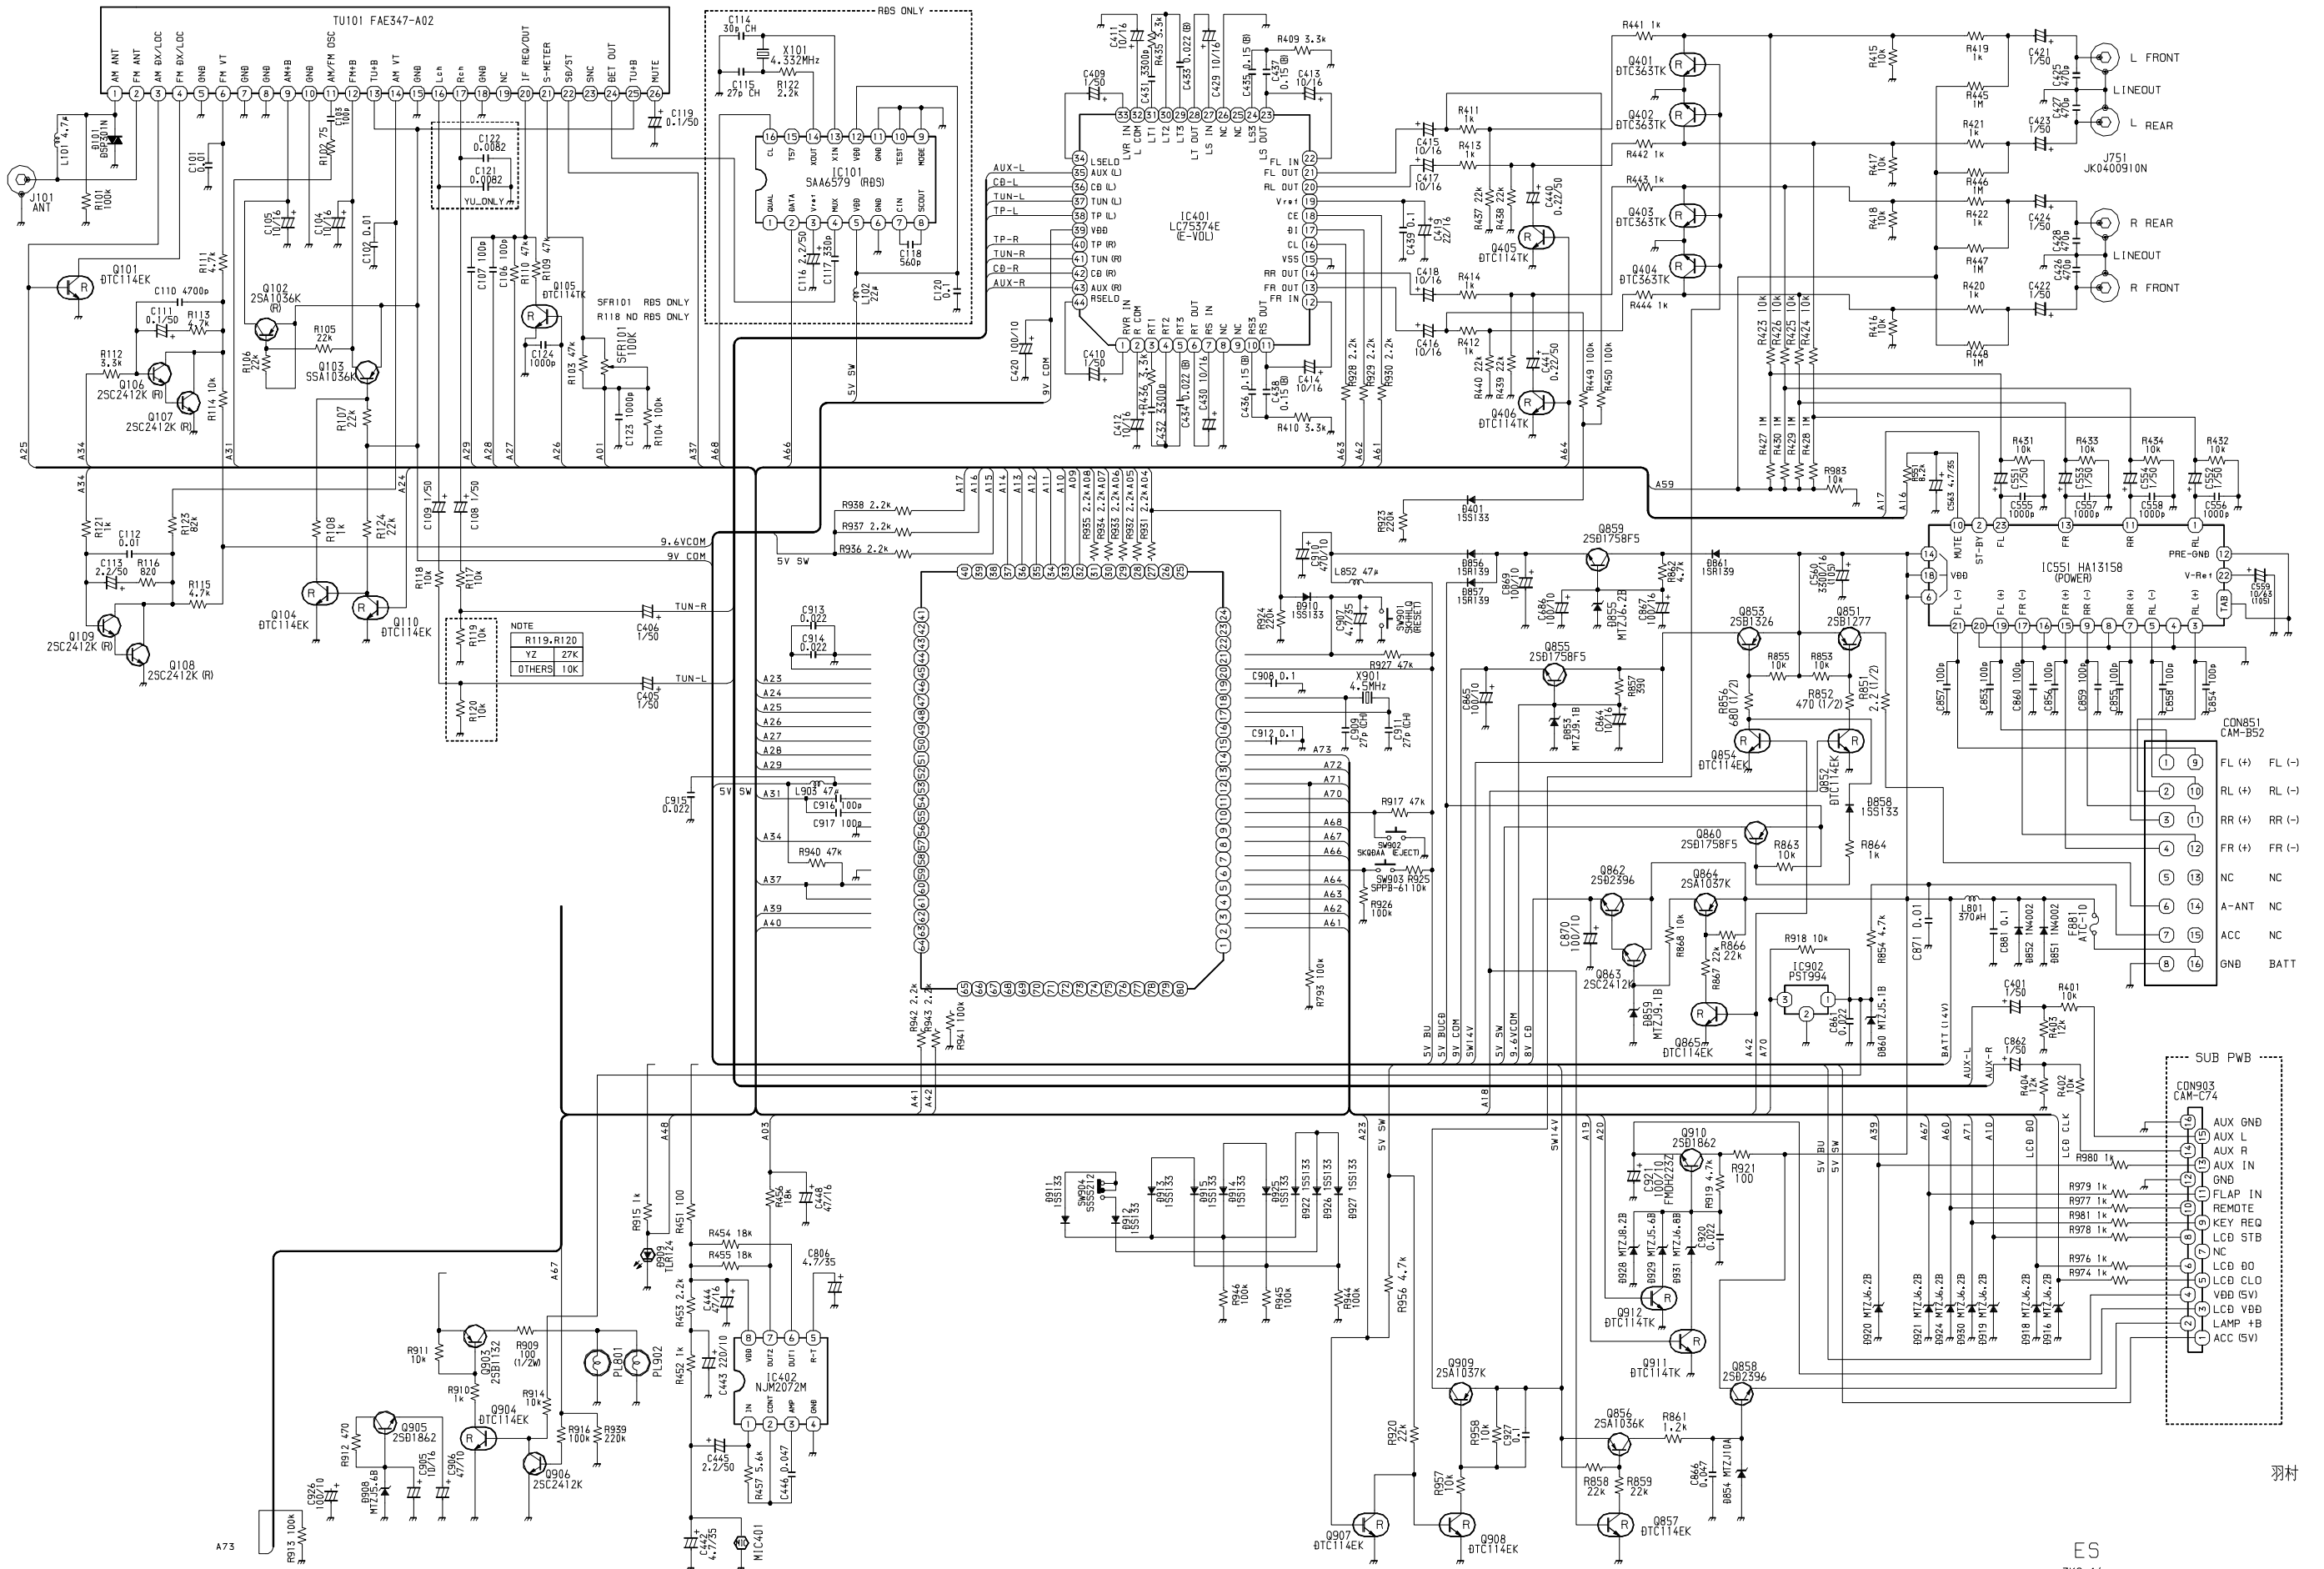

# AIWA CDC-X116/X136/X1360/X1400 SCHEMATIC DIAGRAM \_ 1 (MAIN)

SCHEMATIC DIAGRAM - 2 (FRONT)

LCD801