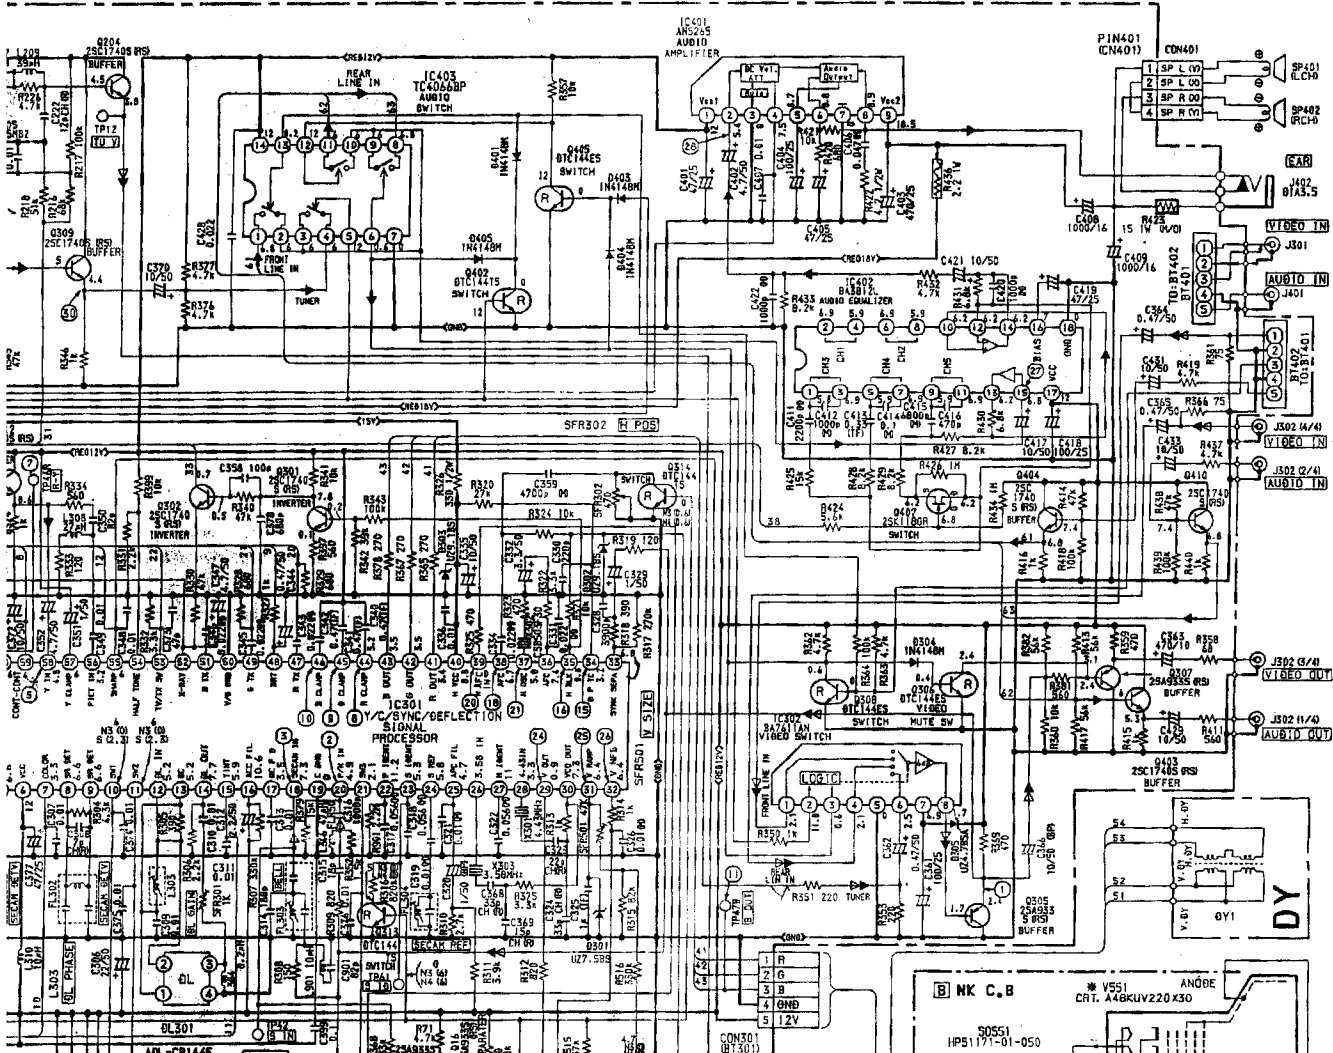

A MAIN C.B

NK C. B.

ANGRE
C.R.T. A48KUV220 X30

HP51171-01-050

DY

- ▲ : PB VIDED SIGNAL
- ▲ : PB Y SIGNAL
- ▲ : PB C SIGNAL
- ▲ : AUDIO I (PB) SIGNAL

VOLTAGE MODE

N3 () : NTSC 3.58
 N4 () : NTSC 4.43
 S () : SECAM

REGULATOR

*
 KERJ 2200P 180P CRT. A48KV220X30
 KERJ3 1500P 150P CRT. 51G0B95XTC101