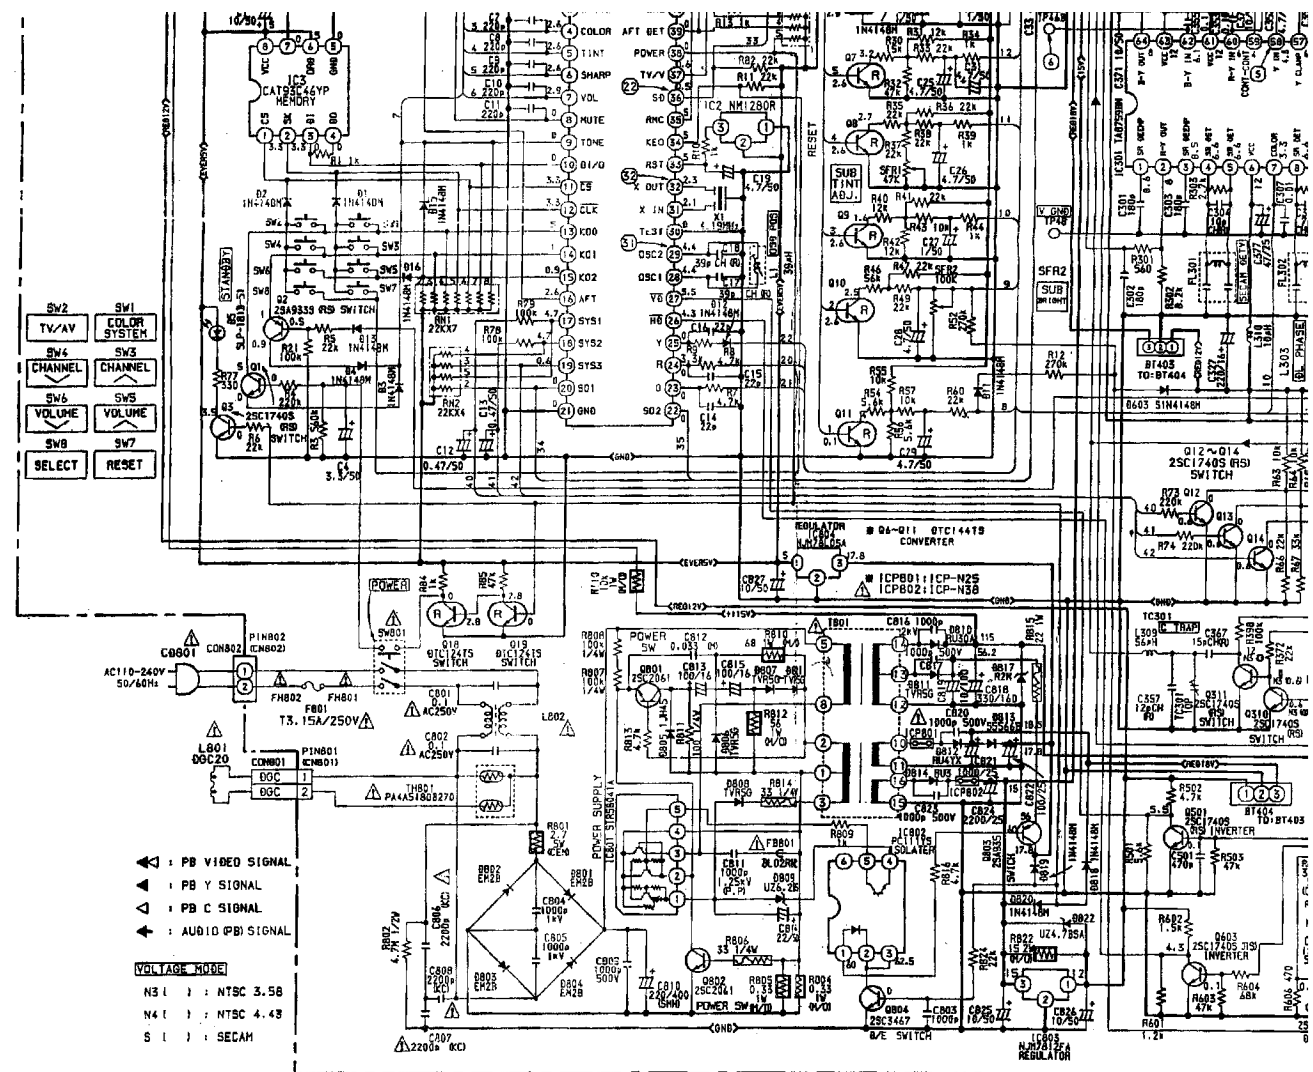

A MAIN C.B

NK C. B.

ANGRE
C.R.T. A48KUV220 X30

HP51171-01-050

DY

- ▲ : PB VIDED SIGNAL
- ▲ : PB Y SIGNAL
- ▲ : PB C SIGNAL
- ▲ : AUDIO I (PB) SIGNAL

VOLTAGE MODE

N3 () : NTSC 3.58
 N4 () : NTSC 4.43
 S () : SECAM

REGULATOR

*
 KERJ 2200P 180P CRT. A48KV220X30
 KERJ3 1500P 150P CRT. 51G0B95XTC101