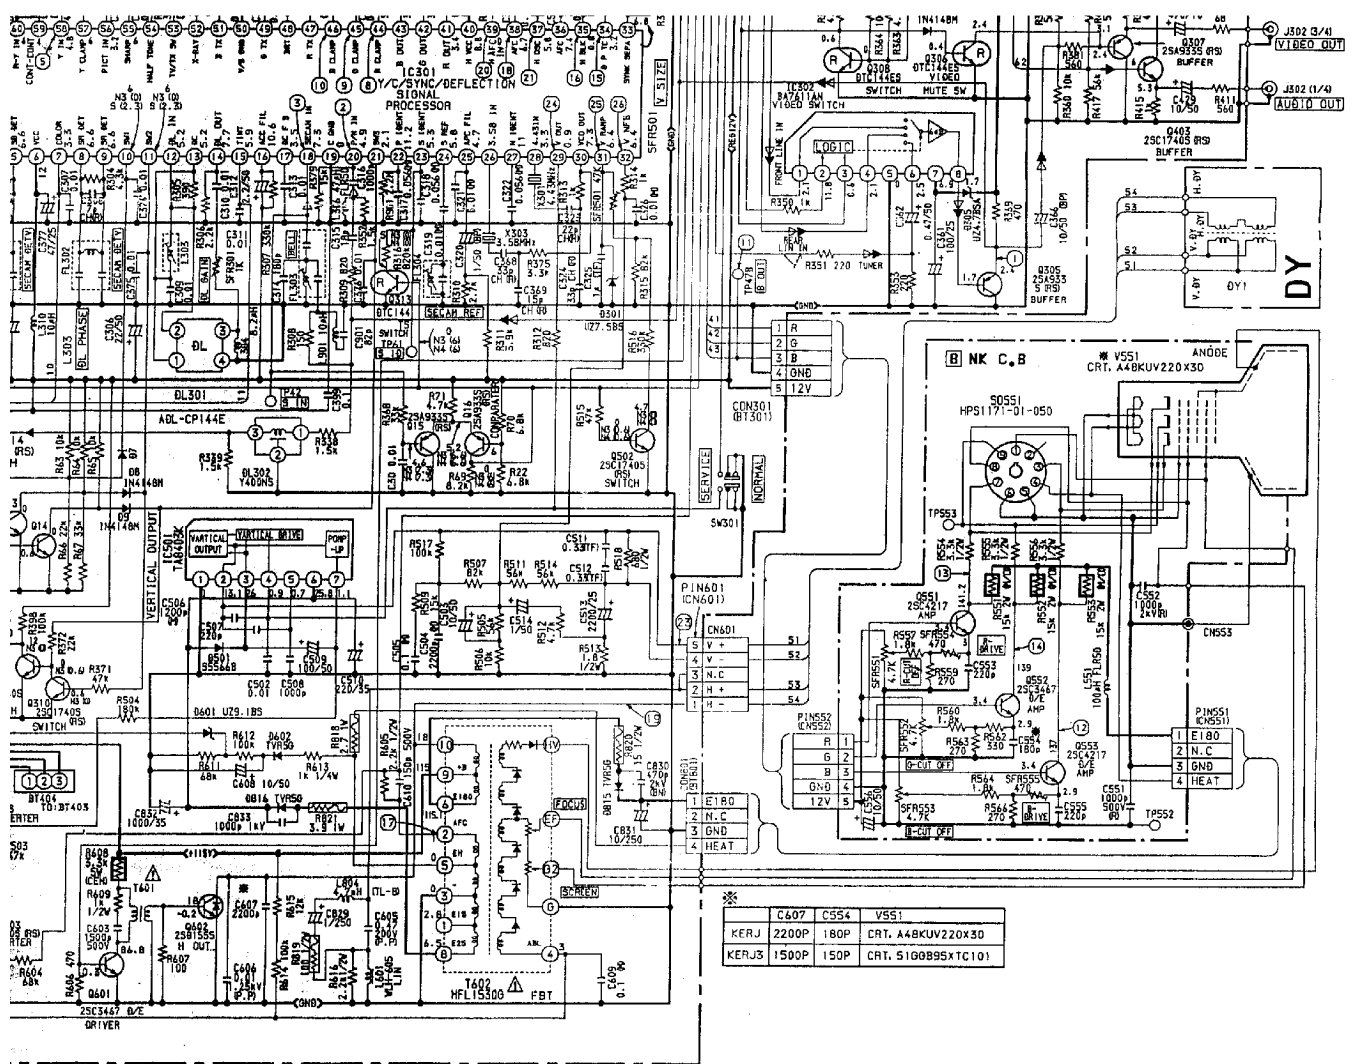

A MAIN C.B

NK C. B.

ANGRE
C.R.T. A48KUV220 X30

HP51171-01-050

DY

- ▲ : PB VIDED SIGNAL
- ▲ : PB Y SIGNAL
- ▲ : PB C SIGNAL
- ▲ : AUDIO I (PB) SIGNAL

VOLTAGE MODE

N3 () : NTSC 3.58
 N4 () : NTSC 4.43
 S () : SECAM

REGULATOR

*
 KERJ 2200P 180P CRT. A48KV220X30
 KERJ3 1500P 150P CRT. 51G0B95XTC101