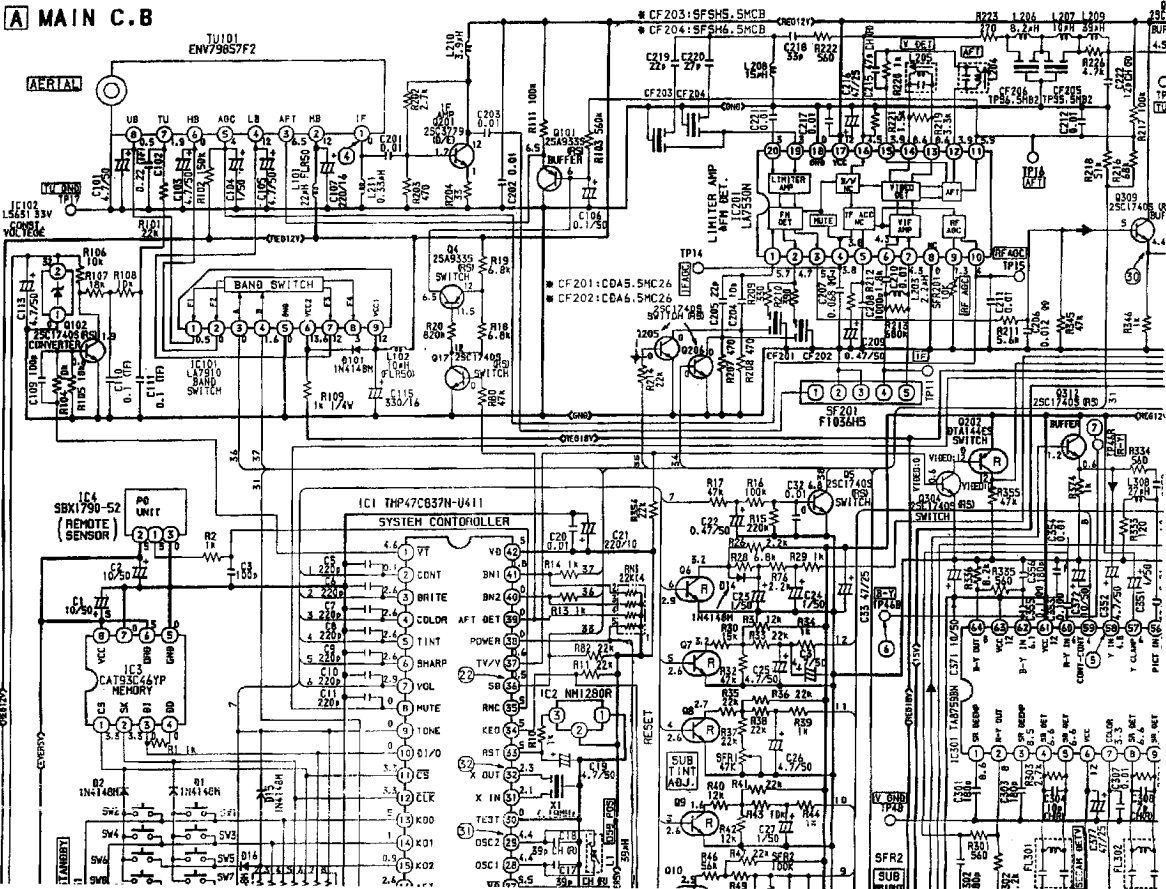

A MAIN C.B

NK C. B.

ANGRE
C.R.T. A48KUV220 X30

HP51171-01-050

DY

- ▲ : PB VIDED SIGNAL
- ▲ : PB Y SIGNAL
- ▲ : PB C SIGNAL
- ▲ : AUDIO I (PB) SIGNAL

VOLTAGE MODE

N3 () : NTSC 3.58
 N4 () : NTSC 4.43
 S () : SECAM

REGULATOR

*
 KERJ 2200P 180P CRT. A48KV220X30
 KERJ3 1500P 150P CRT. 51G0B95XTC101