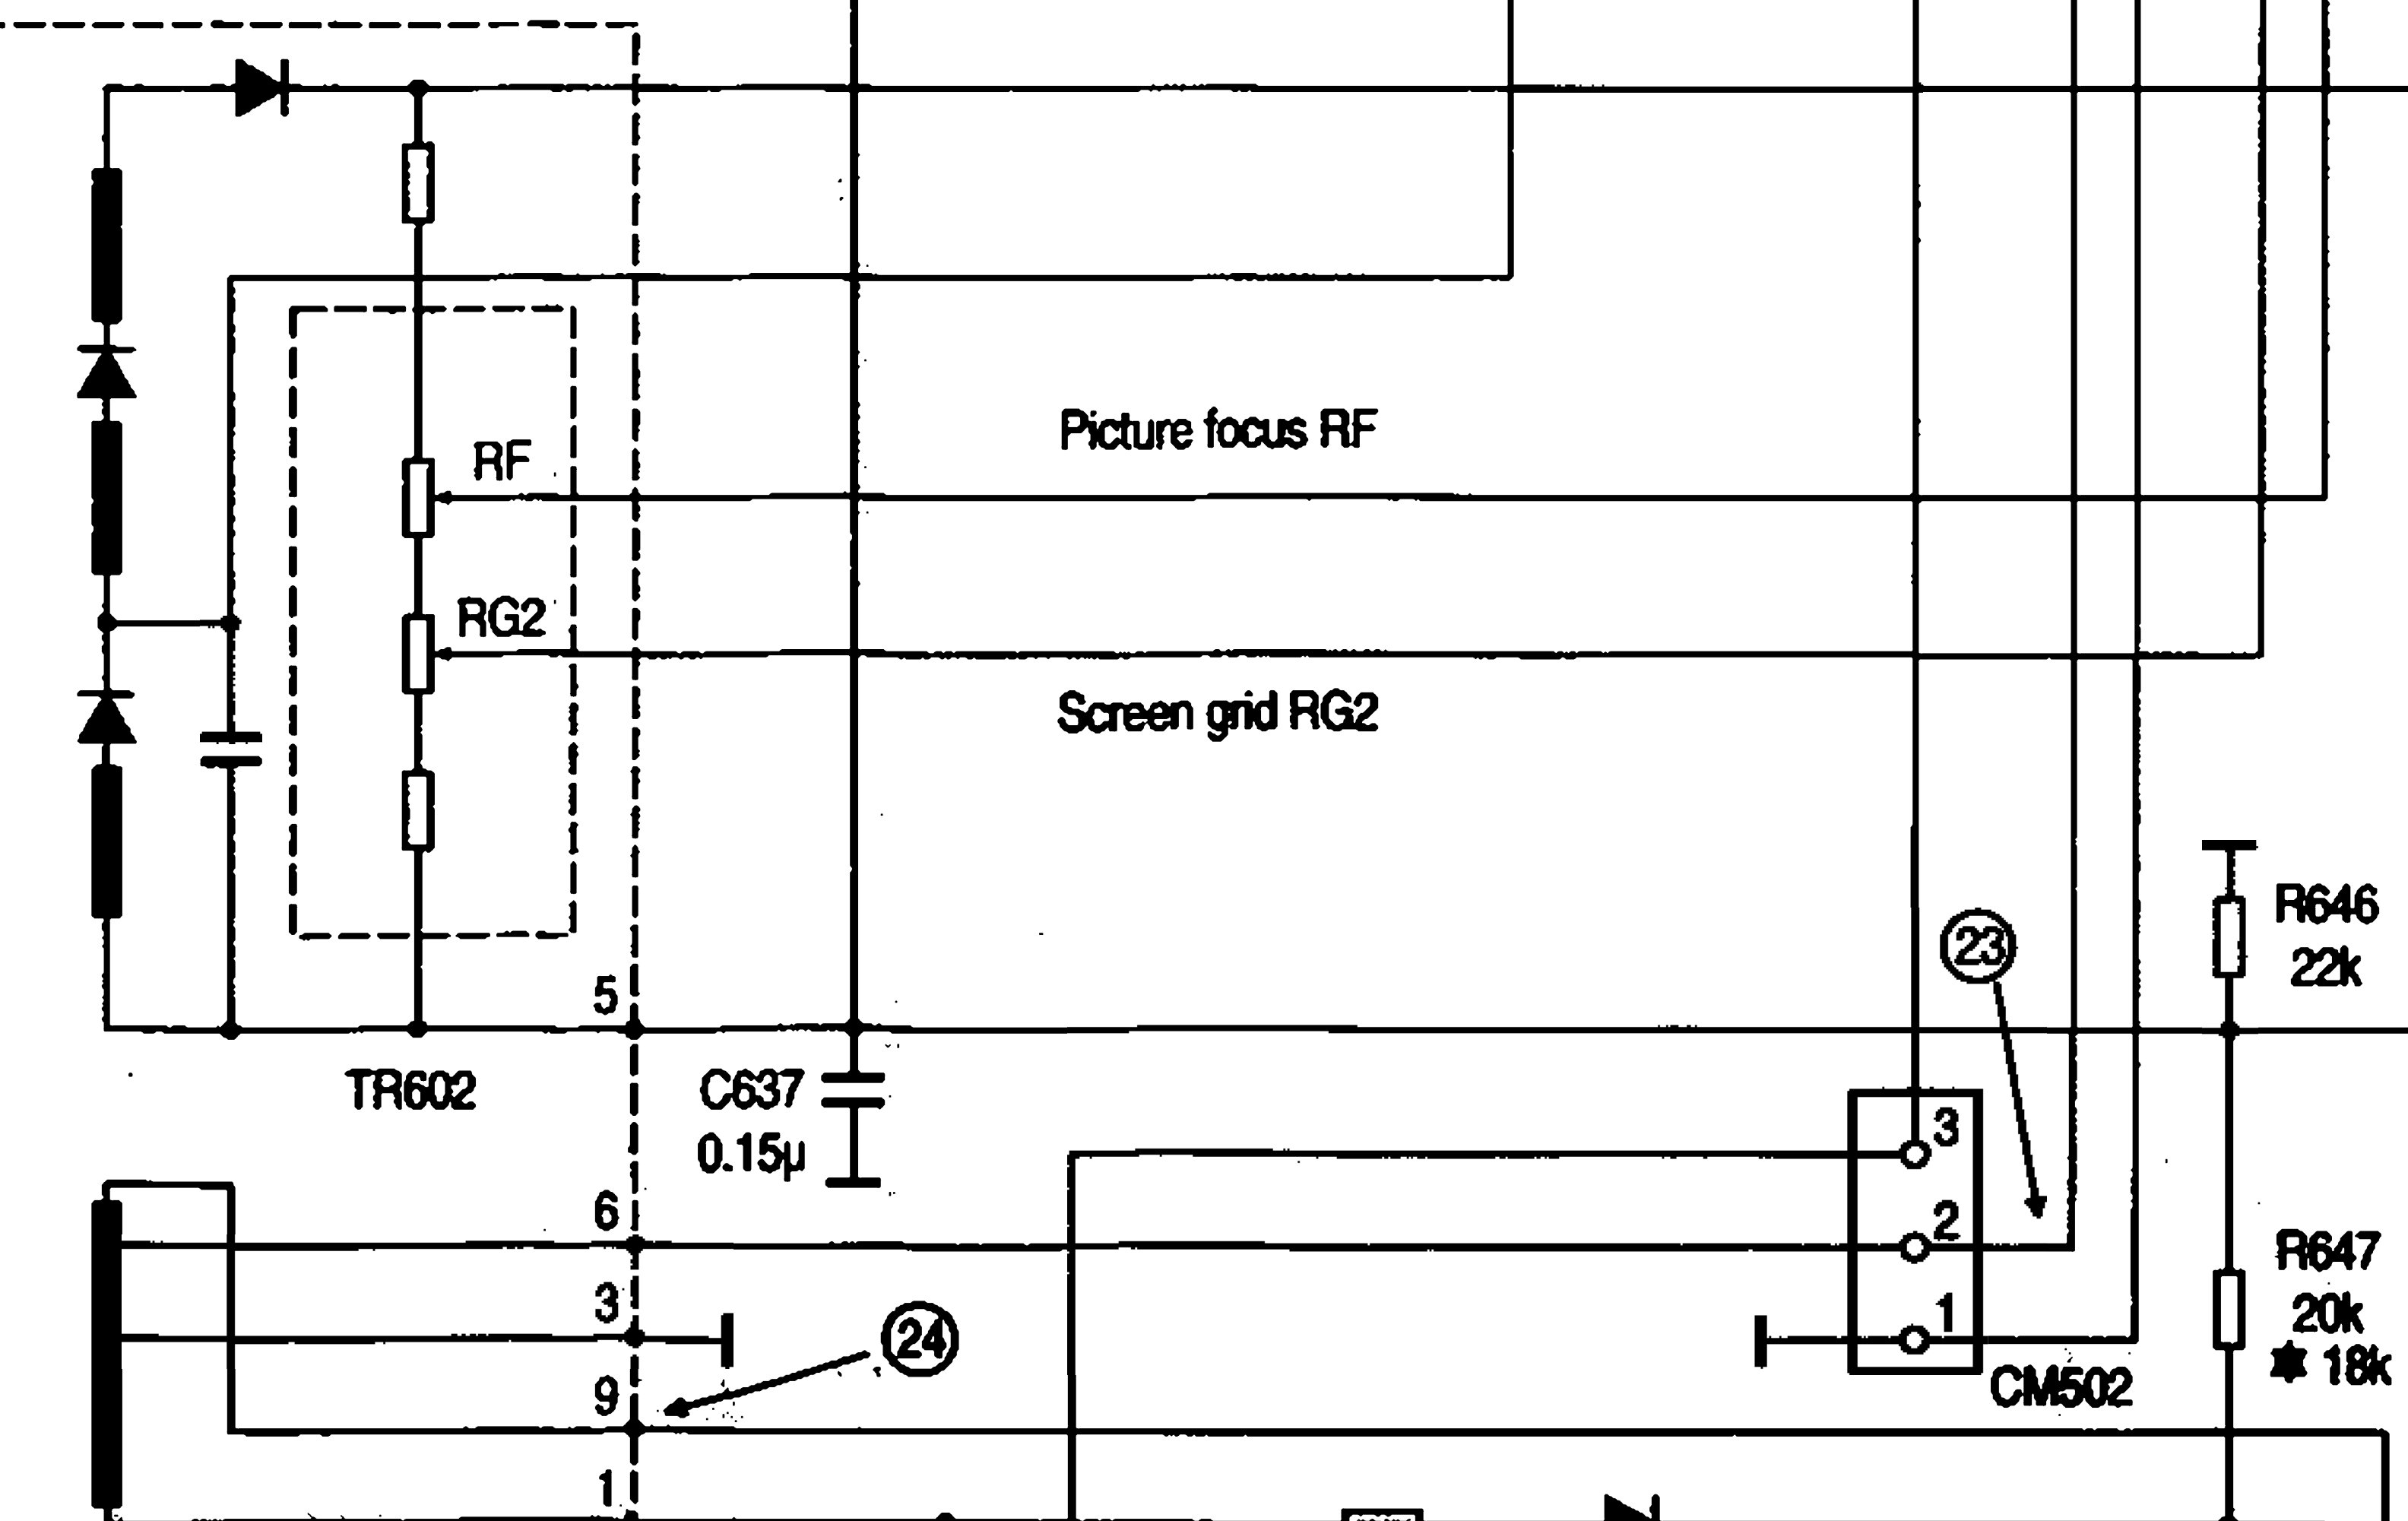

U4 +10.5V
U3 +12V
C619 0.22u

VIDEO MODULE

Pict. tube 110°

EAT 25.5KV

Bildhore Pict.tube Cinescopio			
FULL	FLAT	32"	MP
	▲	*	●

OHNE P.C.S. WITHOUT C.T.I. SENZA C.T.I. ●

Picture focus RF

Screen grid RG2

Hor.out stage