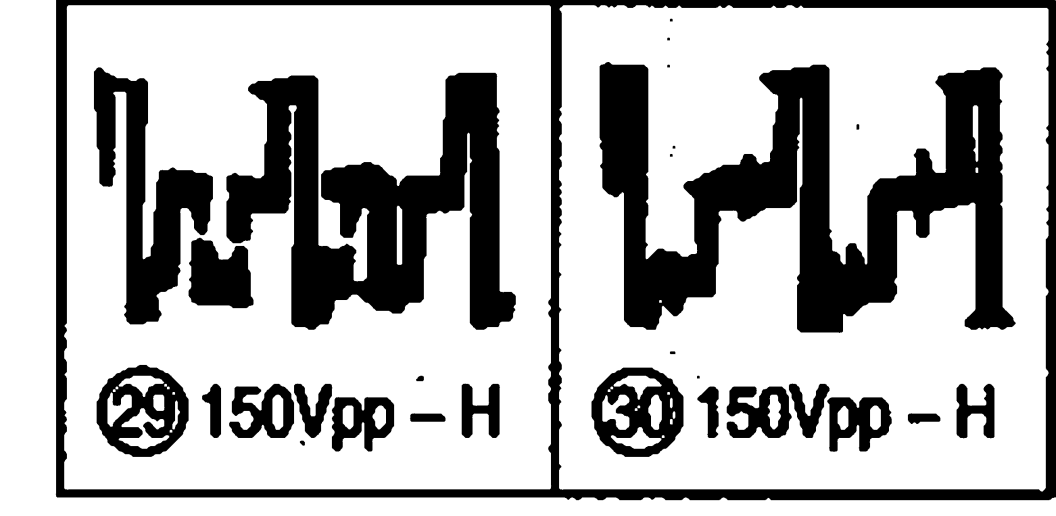

U4 +10.5V
U3 +12V
C619 0.22u

VIDEO MODULE

Pict. tube 110°

EAT 25.5KV

Bildhore Pict.tube Cinescopio			
FULL	FLAT	32"	MP
	▲	*	●

OHNE P.C.S. WITHOUT C.T.I. SENZA C.T.I. ●

Picture focus RF

Screen grid RG2