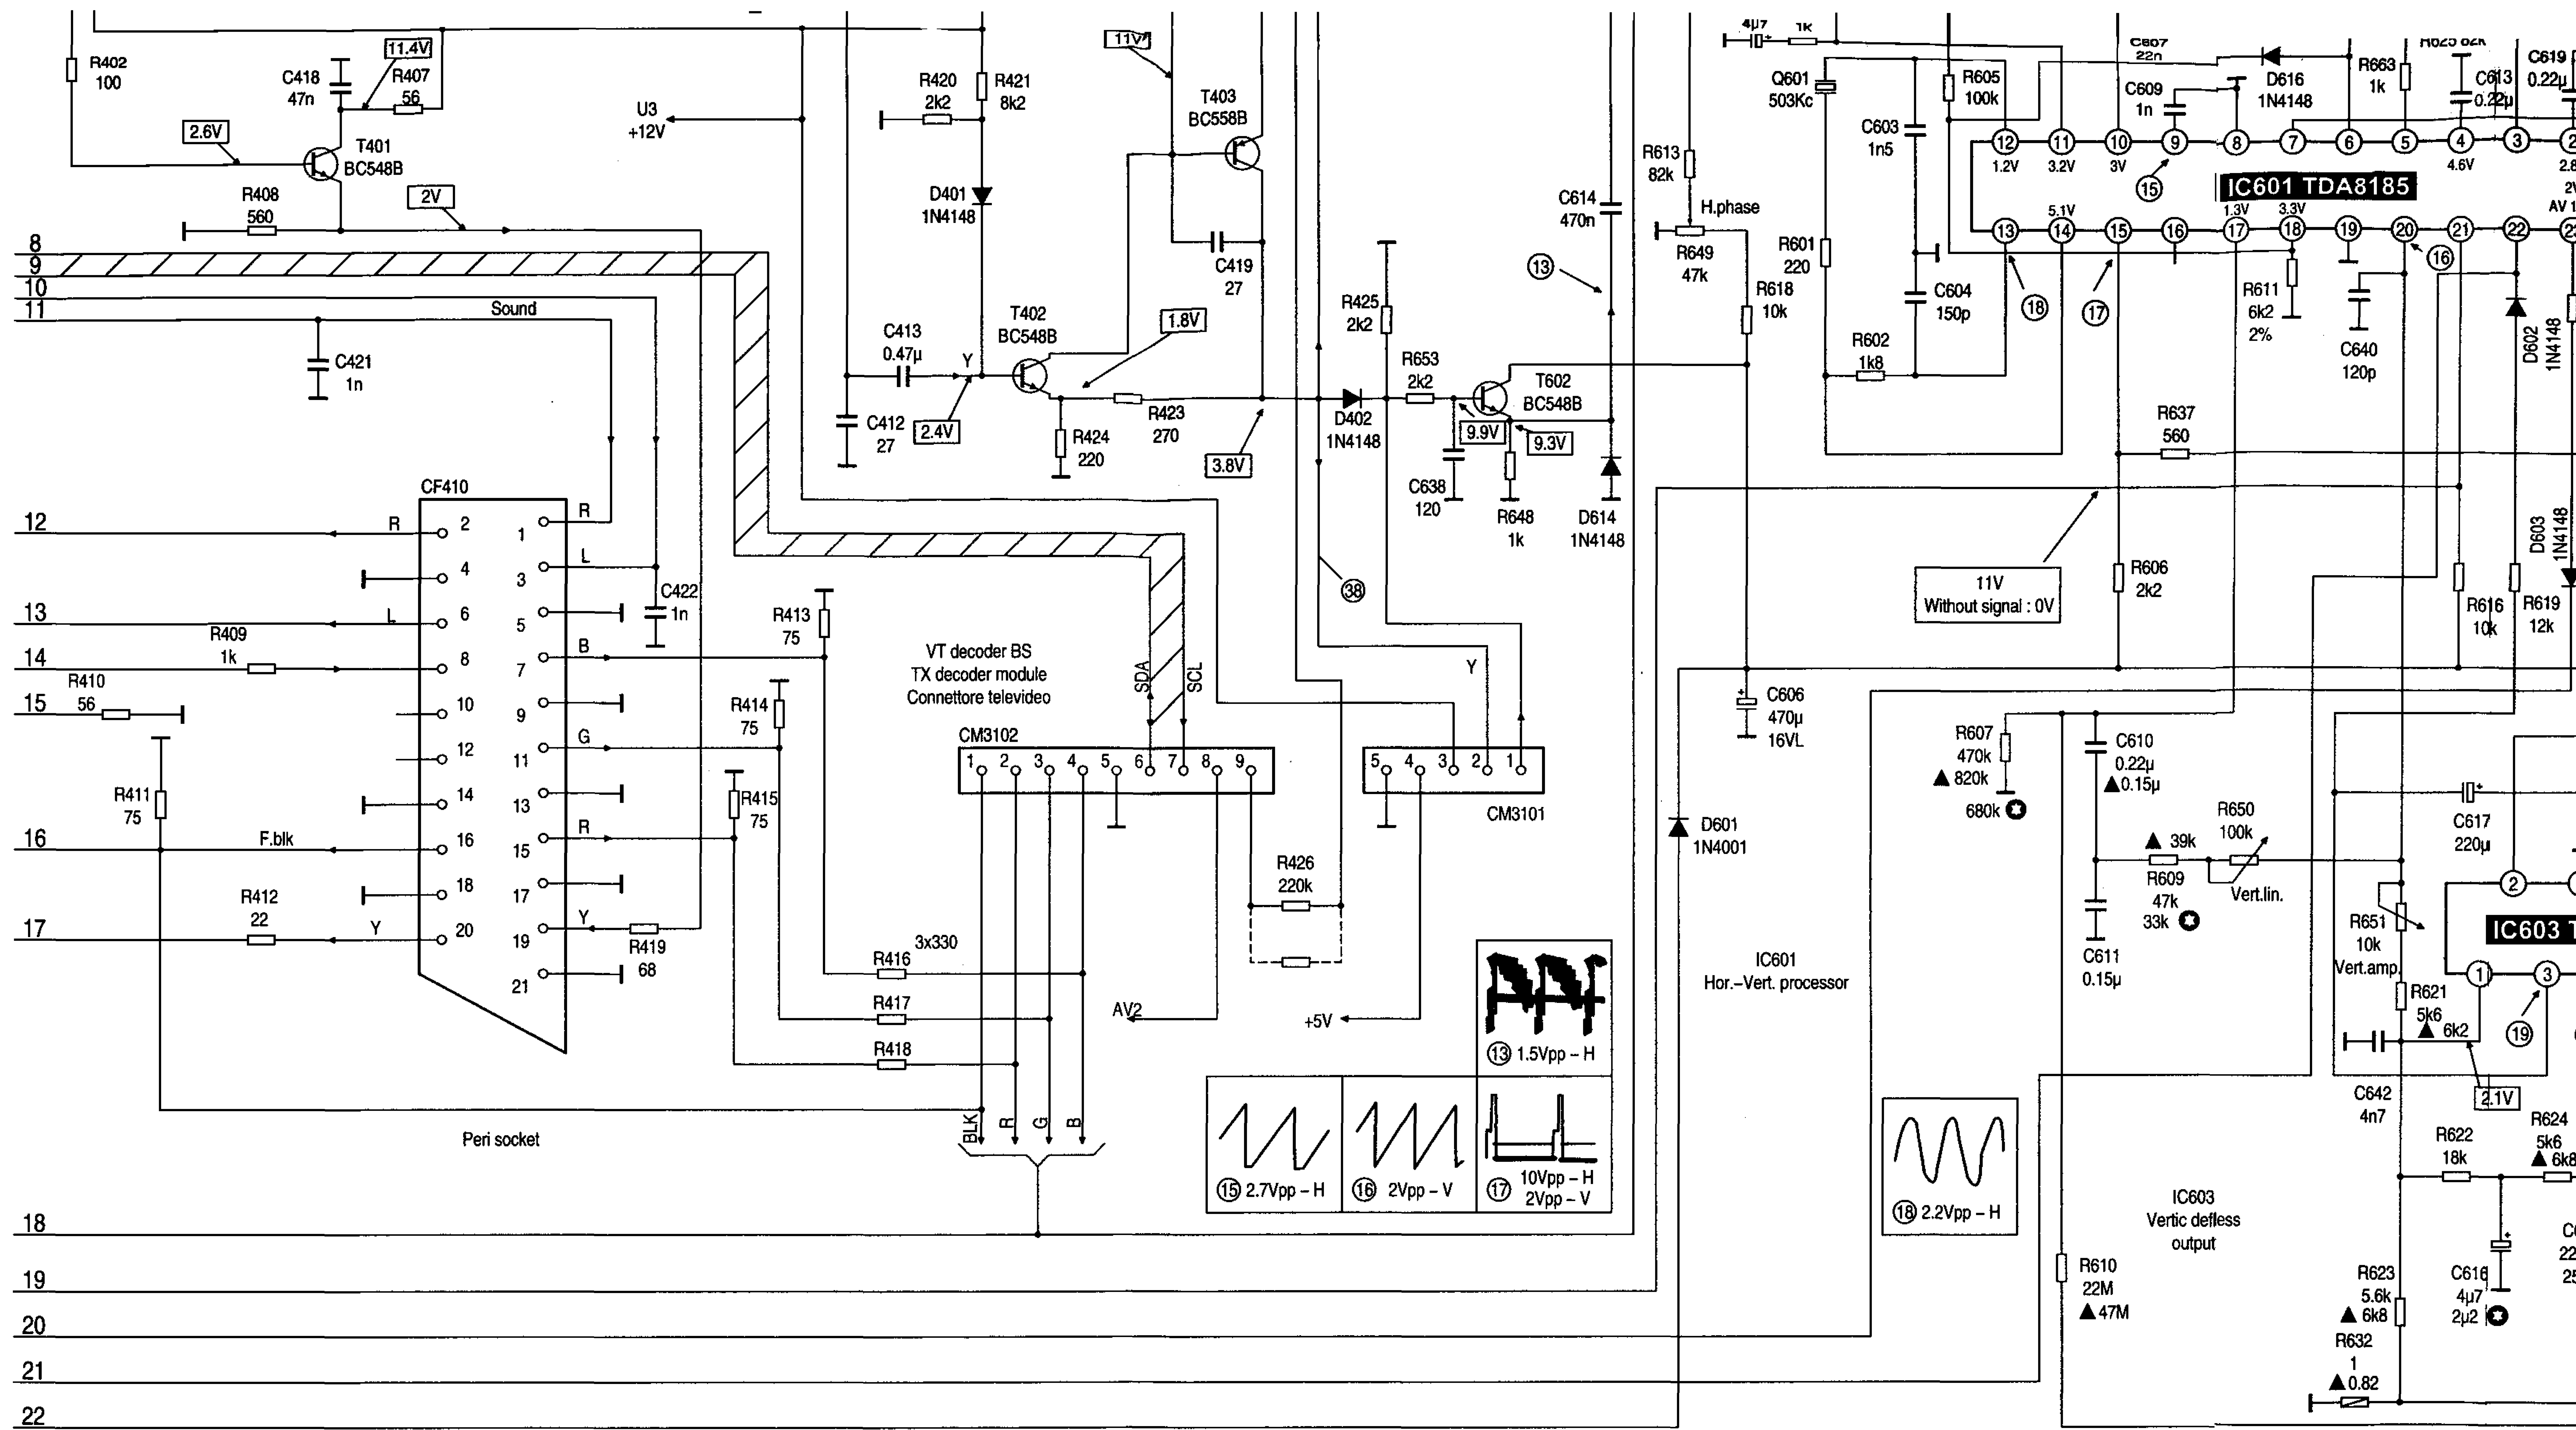

U4 +10.5V
U3 +12V
C619 0.22u

VIDEO MODULE

Pict. tube 110°

EAT 25.5KV

Bildhore Pict.tube Cinescopio			
FULL	FLAT	32"	MP
	▲	*	●

OHNE P.C.S. WITHOUT C.T.I. SENZA C.T.I. ●

Picture focus RF

Screen grid RG2

Hor.out stage