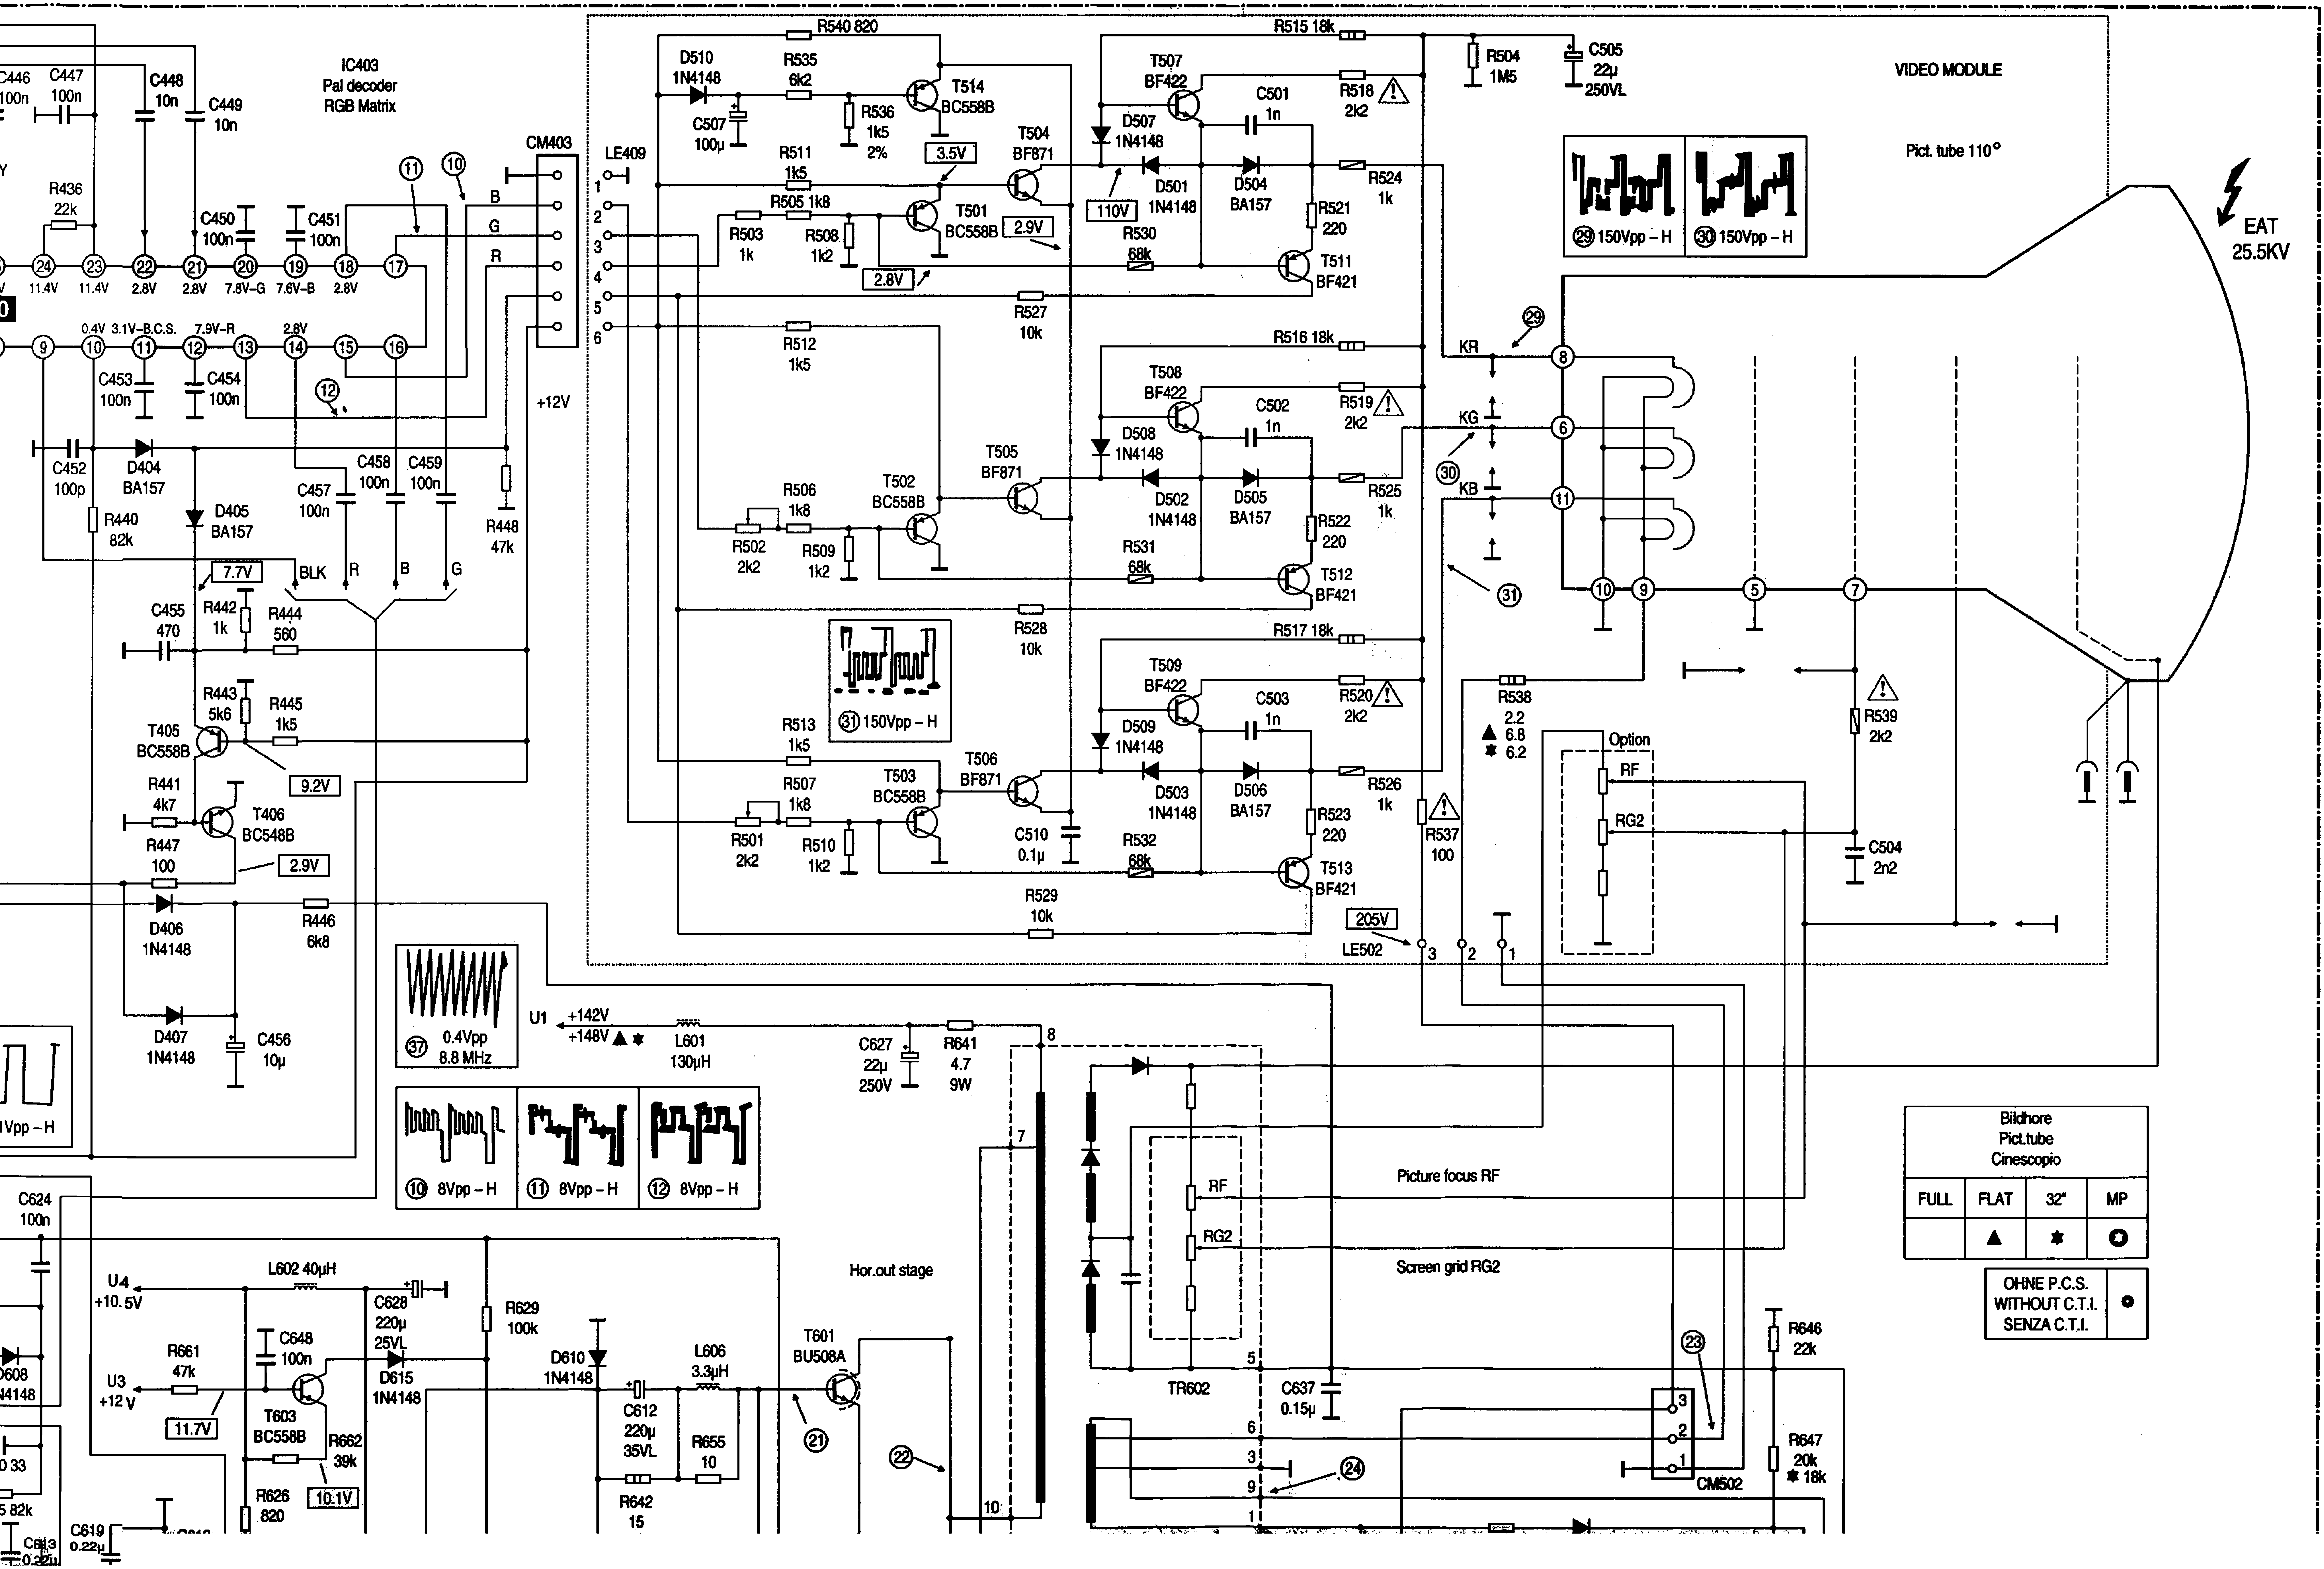

U4 +10.5V
U3 +12V
C619 0.22u

VIDEO MODULE

Pict. tube 110°

EAT 25.5KV

Bildhore Pict.tube Cinescopio			
FULL	FLAT	32"	MP
	▲	*	●

OHNE P.C.S. WITHOUT C.T.I. SENZA C.T.I. ●

Picture focus RF

Screen grid RG2

Hor.out stage