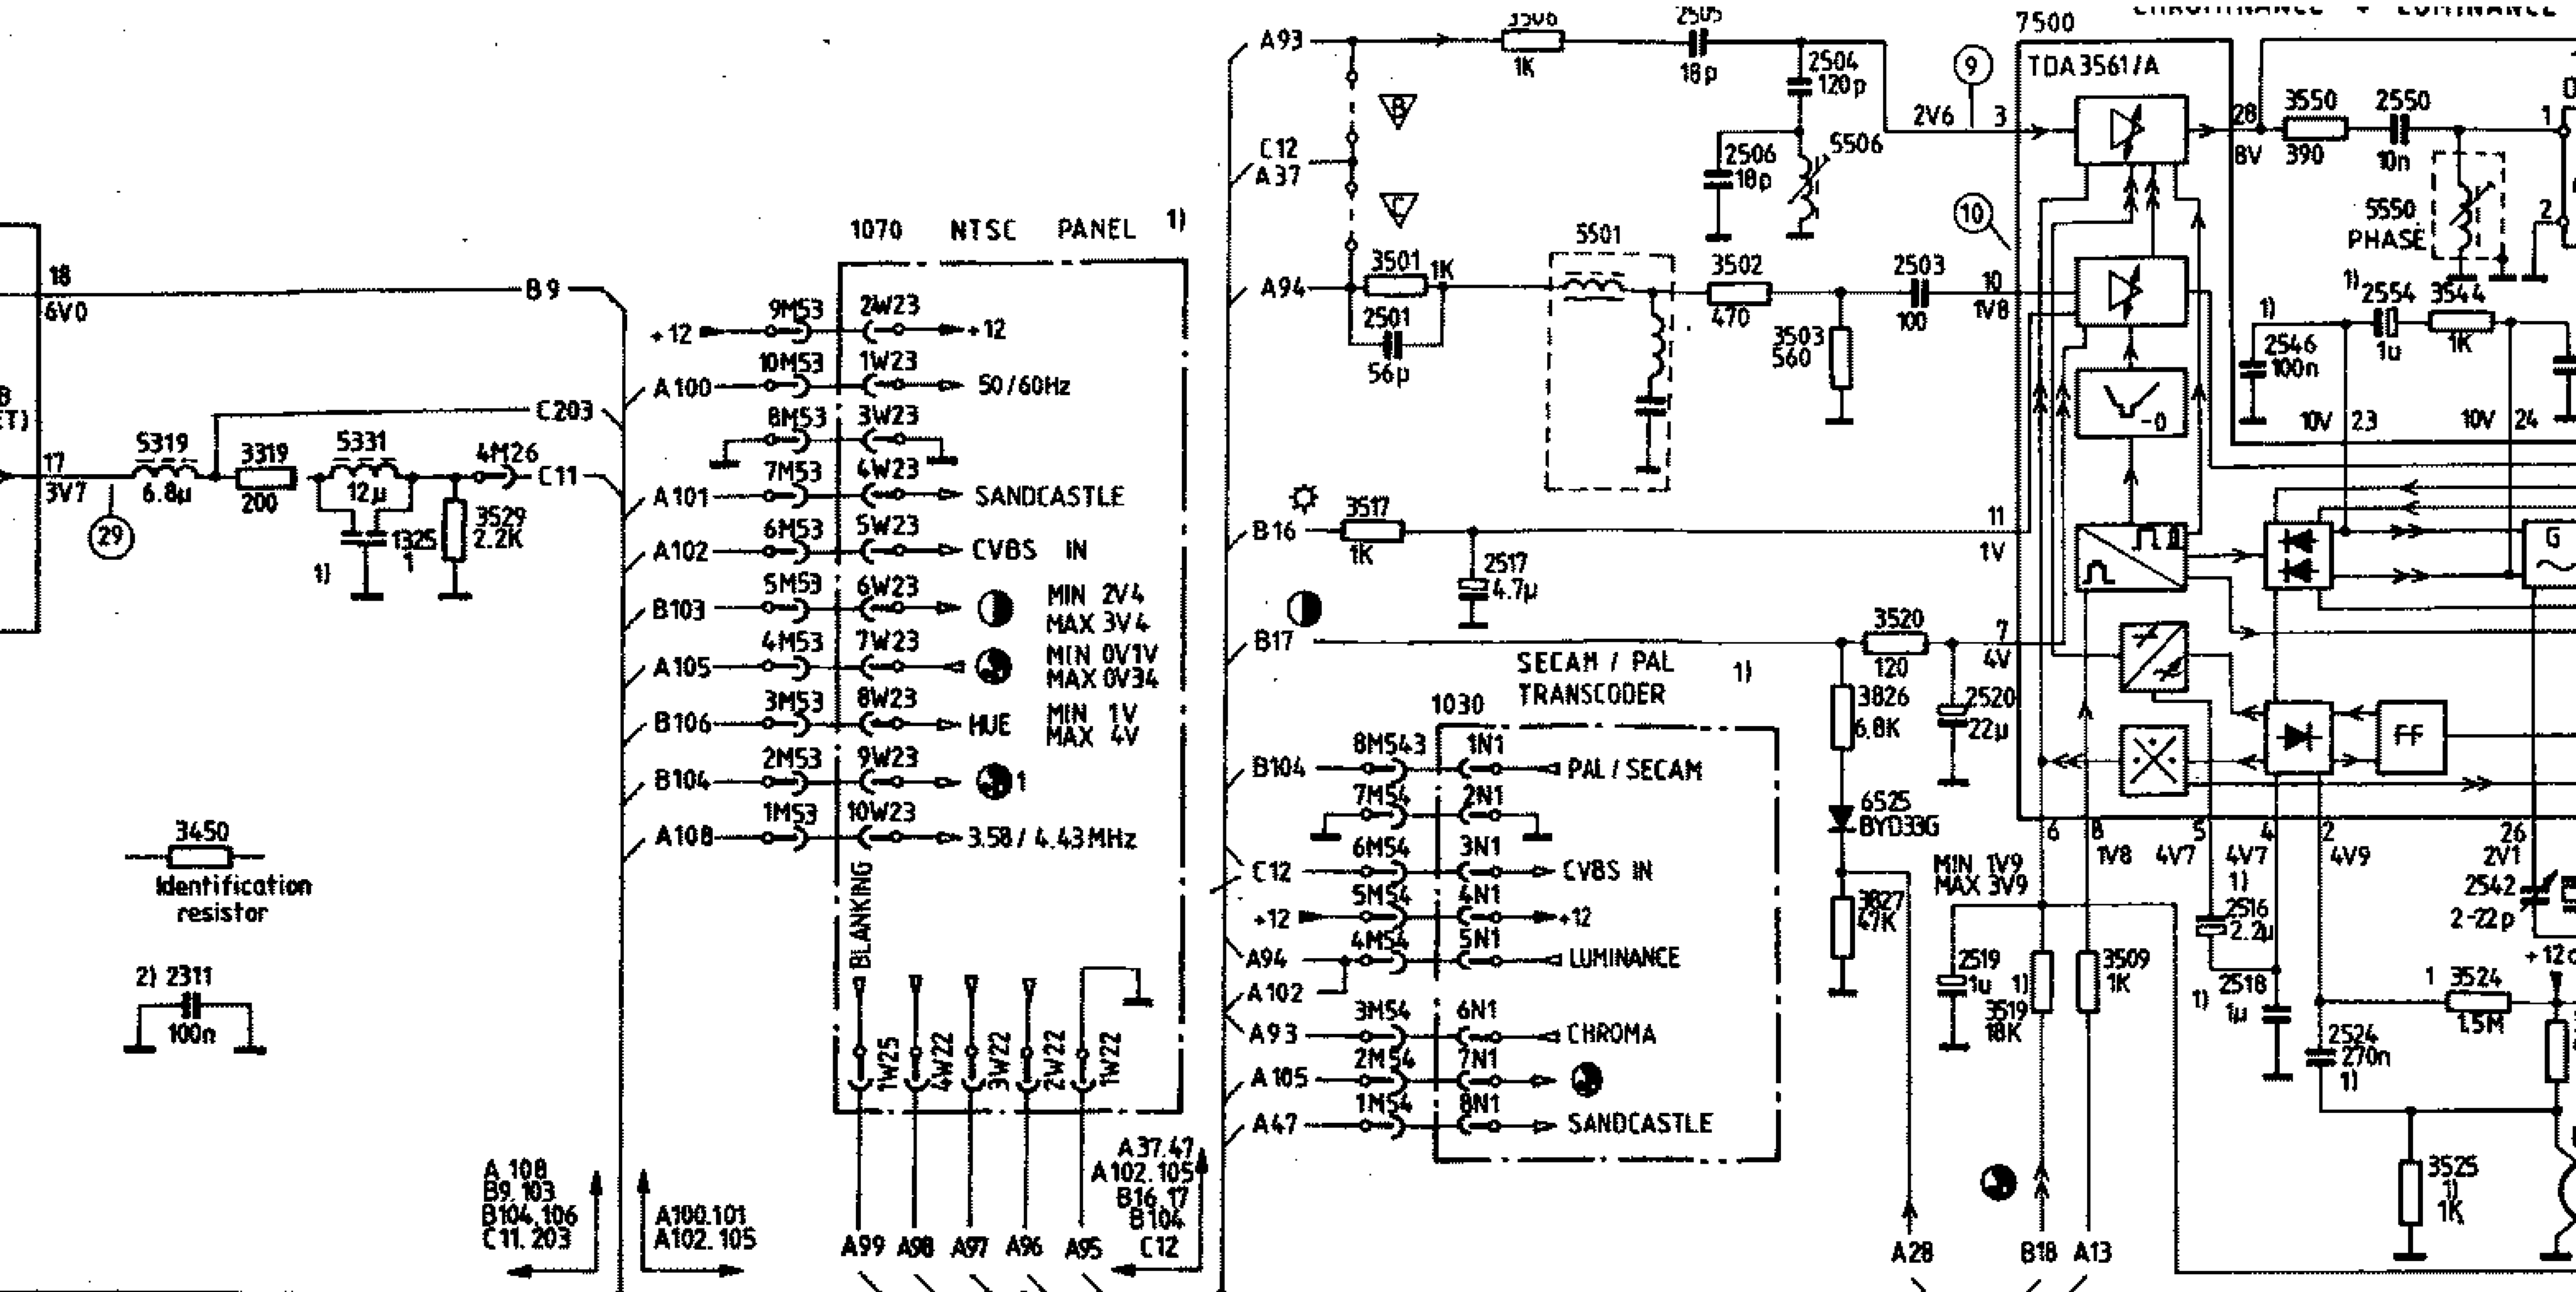

PHILIPS TV-COLOR 21CN4462

DIAGRAM C

DIAGRAM C

MULTI SOUND PANEL

VIVO PANEL -1050-

IC7405 JUNCTION (V)			
	1	2	7
PAL B/G/M 5.5MHz	0	7.5	4.04
PAL 6.0MHz	0	7.5	6.65
SECAM D/K 6.5MHz	0	7.5	9.15
NTSC M 4.5MHz	11.2	0	3.42

NCF - CR

DIAGRAM B

1) SEE TABLE IN SET MANUAL