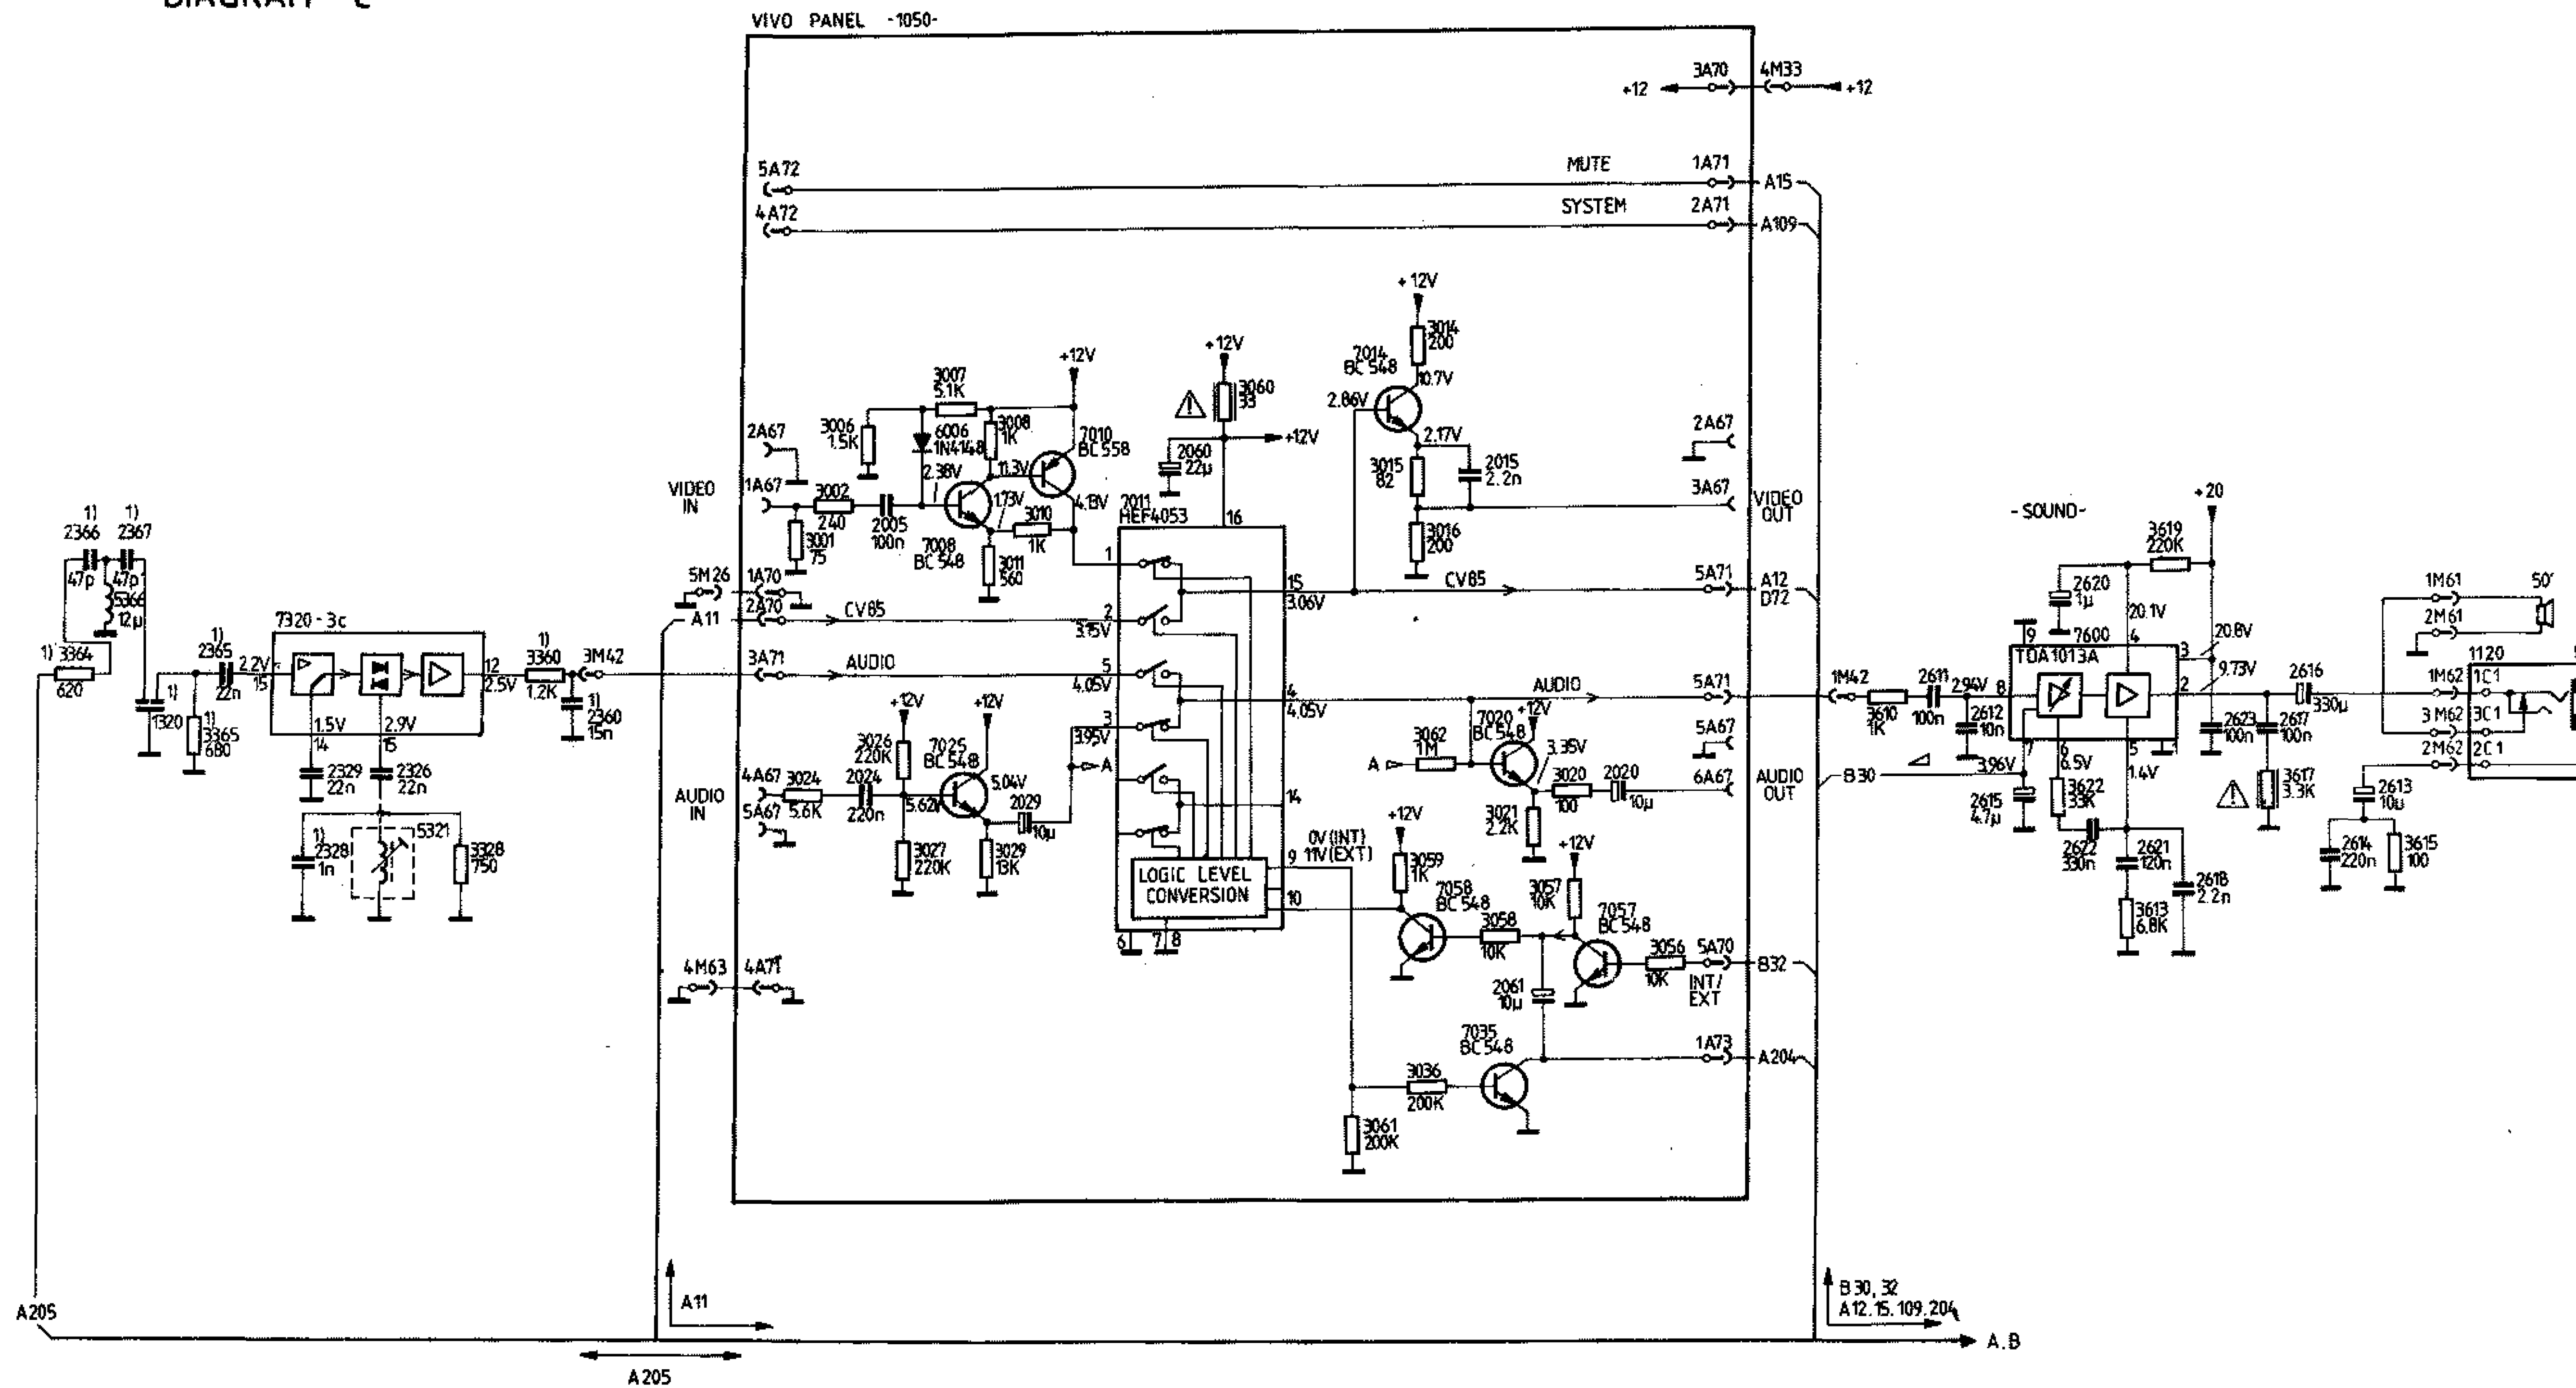

PHILIPS TV-COLOR 21CN4462

DIAGRAM C

DIAGRAM C

MULTI SOUND PANEL

VIVO PANEL -1050-

IC7405 JUNCTION (V)			
	1	2	7
PAL B/G/M 5.5MHz	0	7.5	4.04
PAL 6.0MHz	0	7.5	6.65
SECAM D/K 6.5MHz	0	7.5	9.15
NTSC M 4.5MHz	11.2	0	3.42

NCF - CR

DIAGRAM B

1) SEE TABLE IN SET MANUAL