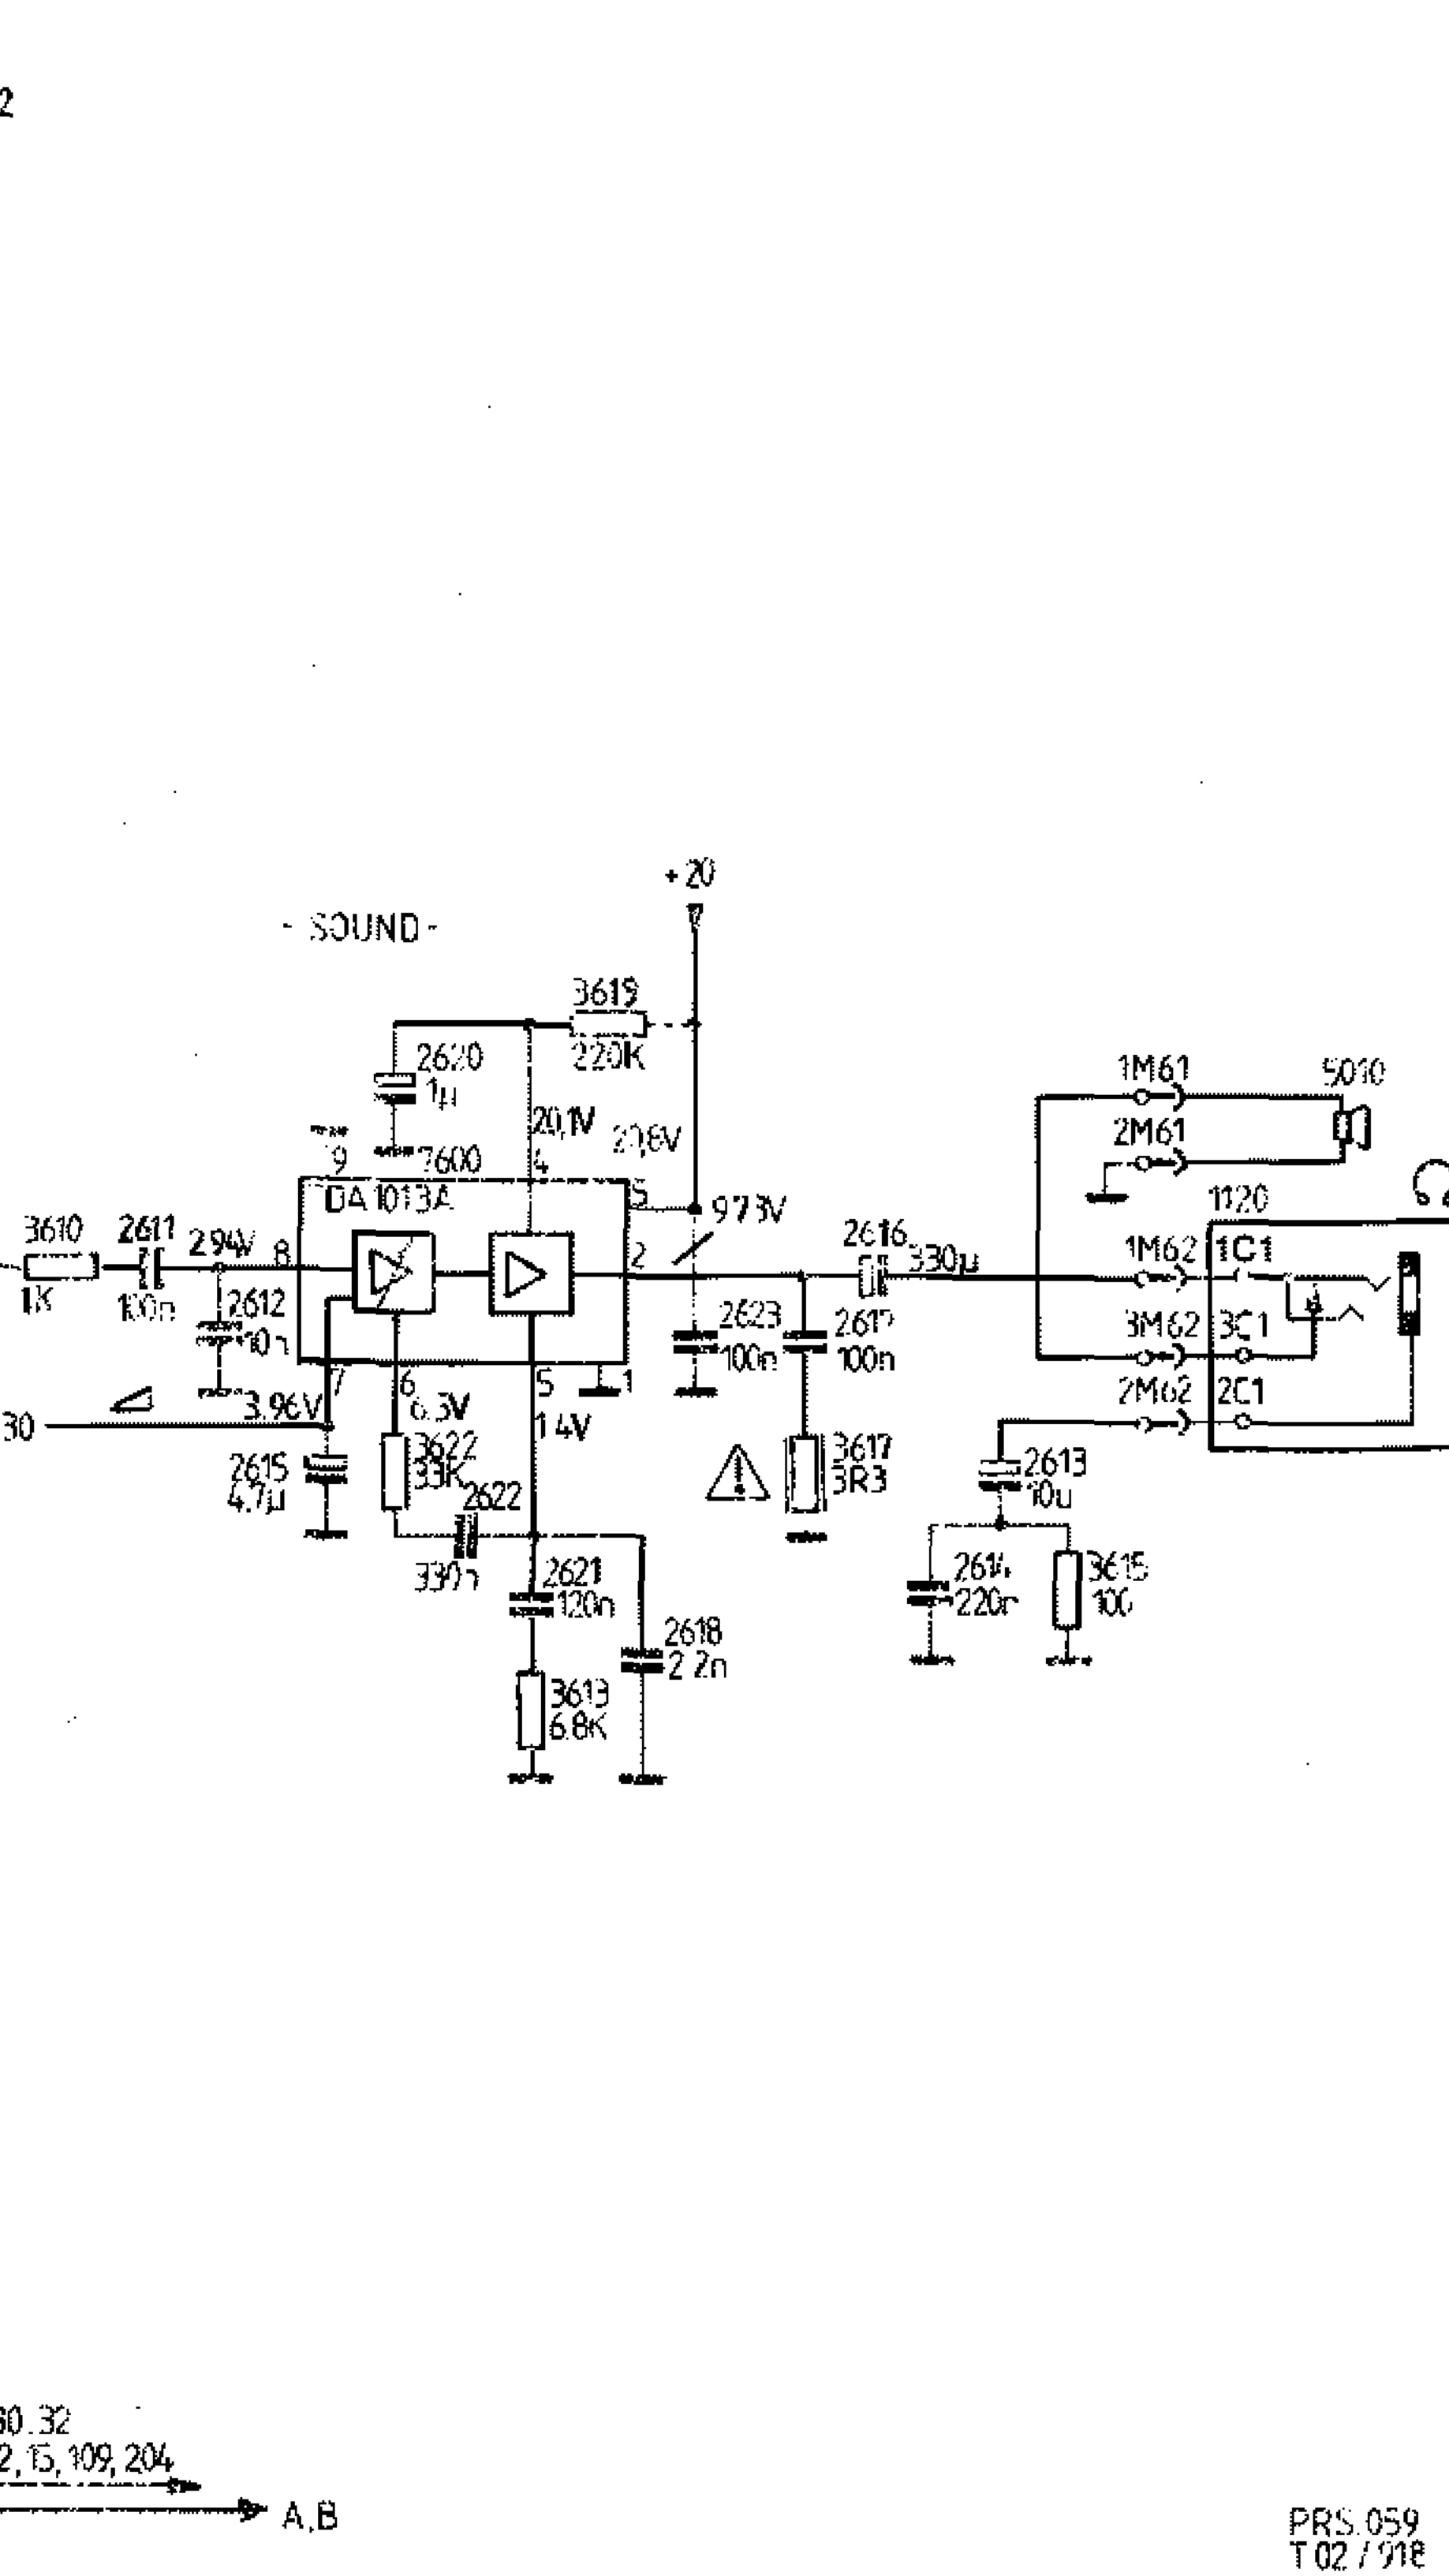

PHILIPS TV-COLOR 21CN4462

DIAGRAM C

DIAGRAM C

MULTI SOUND PANEL

VIVO PANEL -1050-

IC7405 JUNCTION (V)			
	1	2	7
PAL B/G/M 5.5MHz	0	7.5	4.04
PAL 6.0MHz	0	7.5	6.65
SECAM D/K 6.5MHz	0	7.5	9.15
NTSC M 4.5MHz	11.2	0	3.42

NCF - CR

DIAGRAM B

1) SEE TABLE IN SET MANUAL