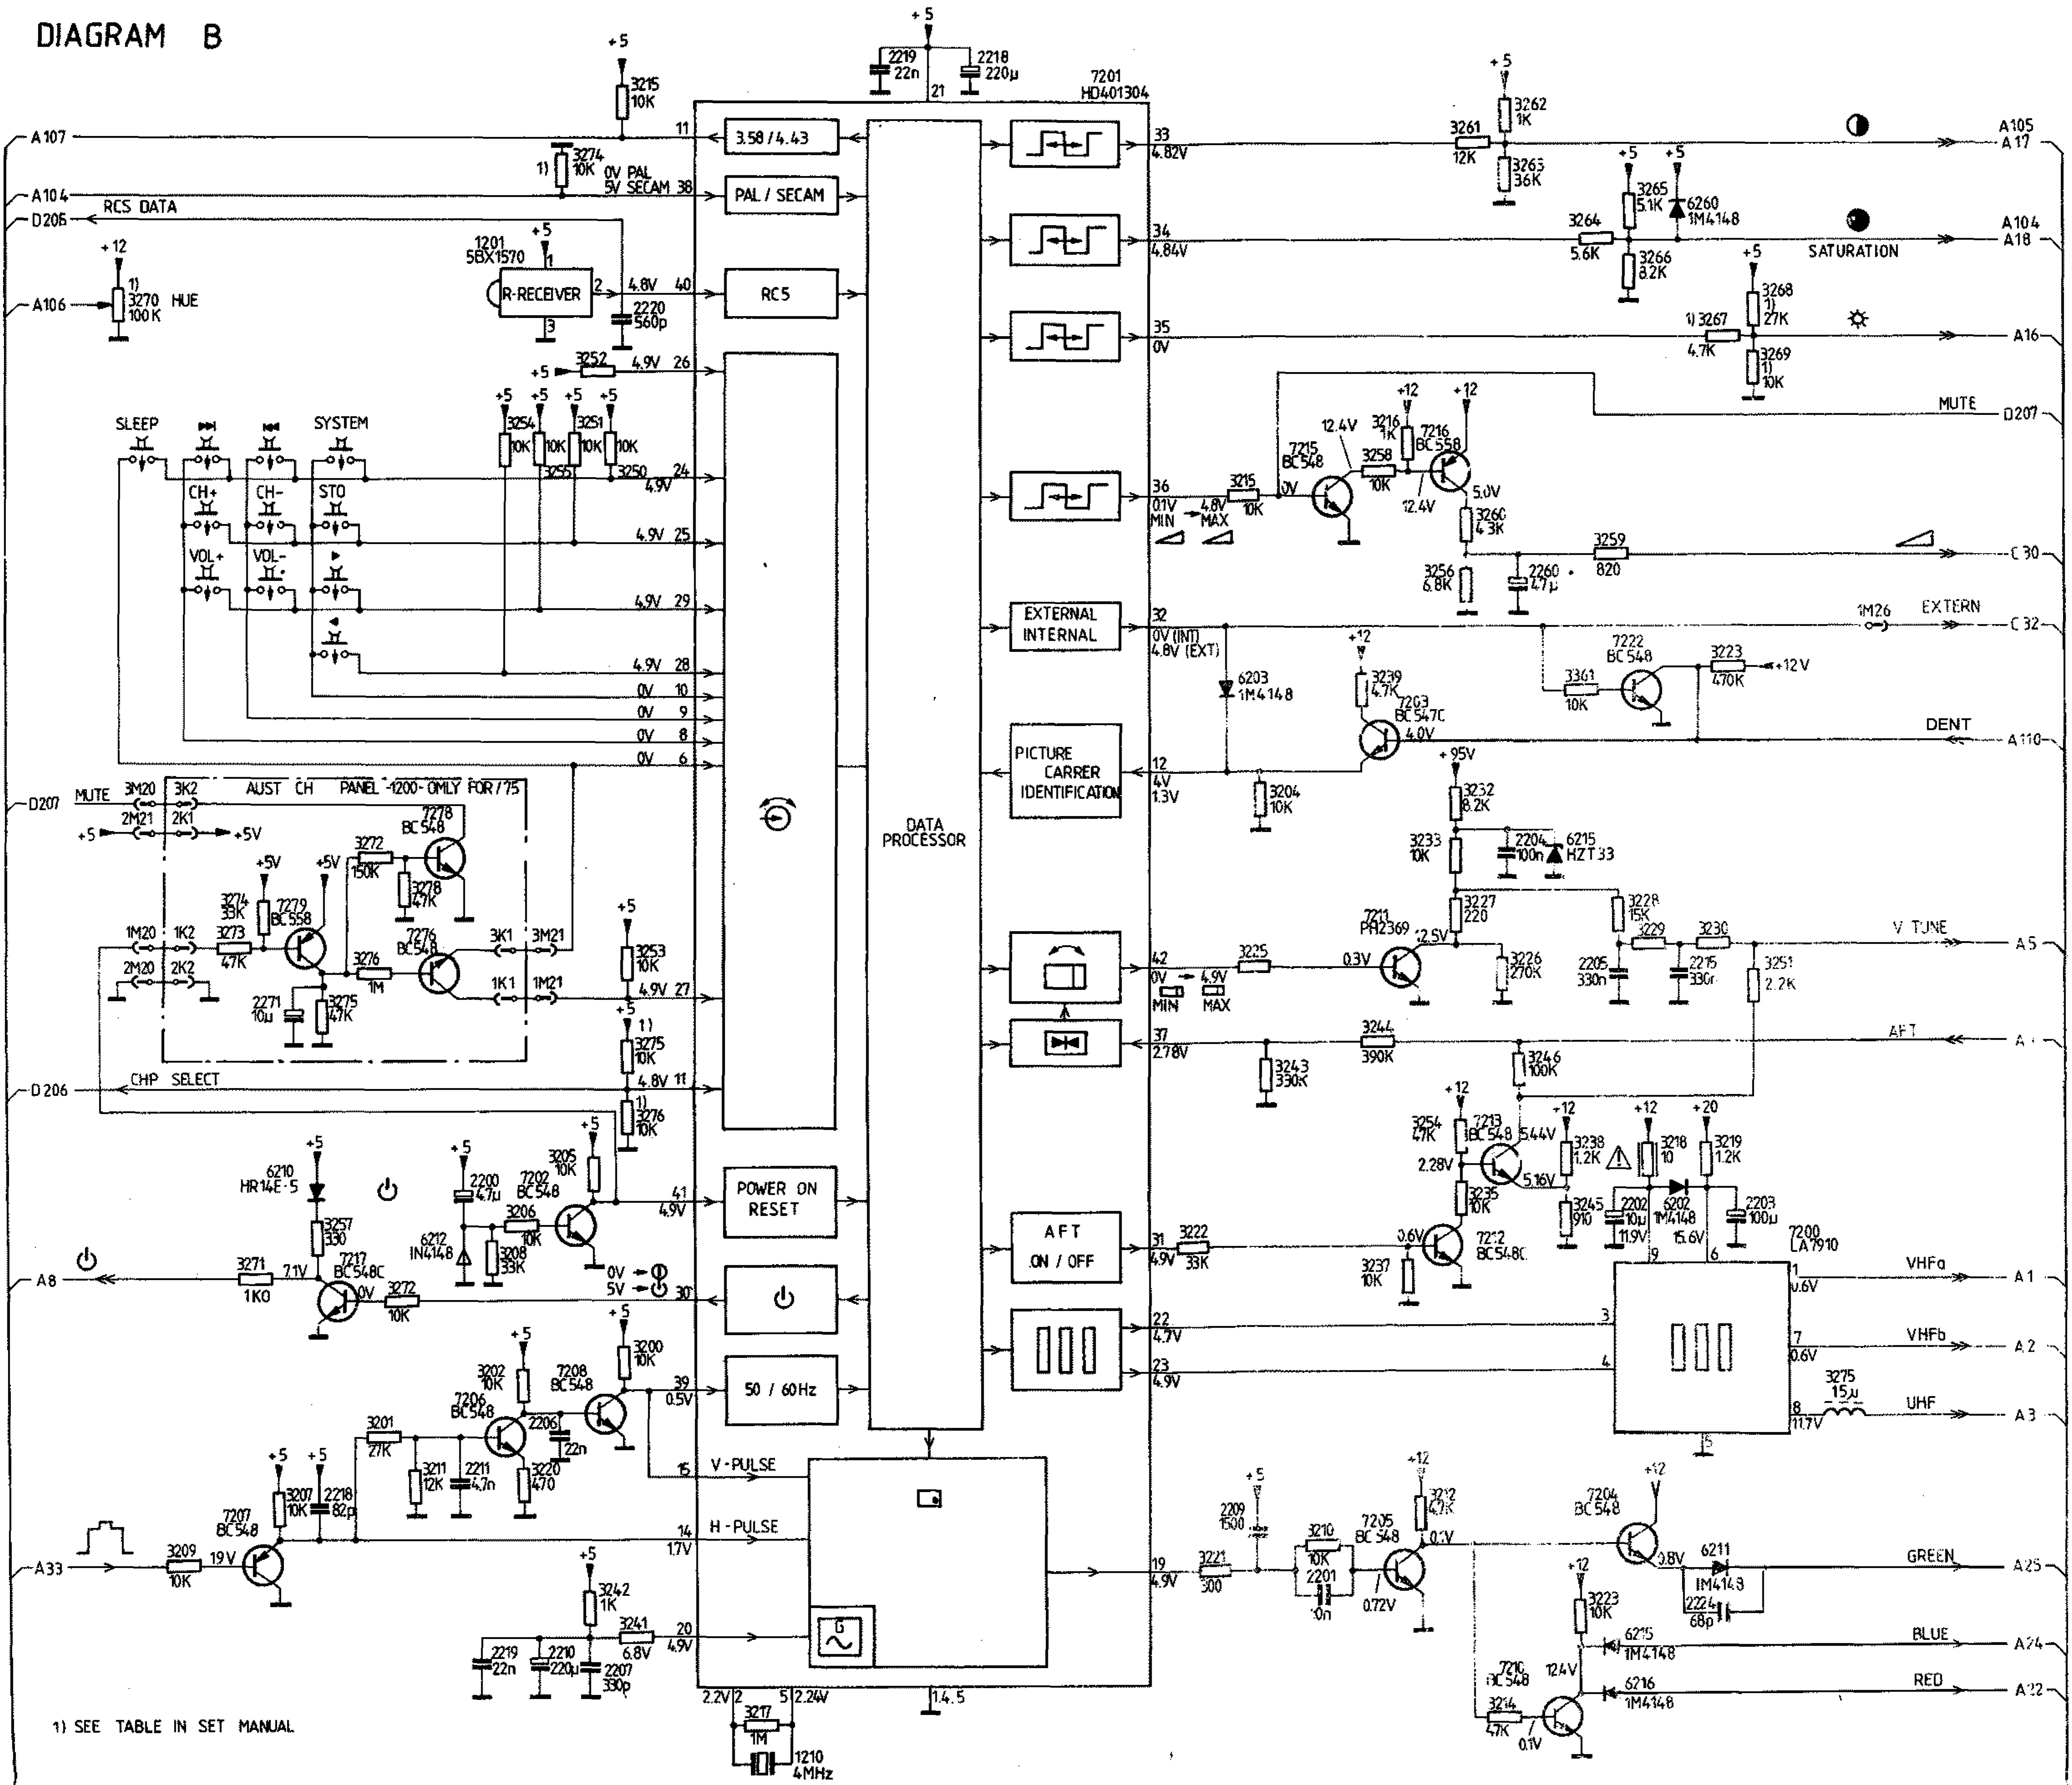

PHILIPS TV-COLOR 21CN4462

DIAGRAM C

DIAGRAM C

MULTI SOUND PANEL

VIVO PANEL -1050-

IC7405 JUNCTION (V)			
	1	2	7
PAL B/G/M 5.5MHz	0	7.5	4.04
PAL 6.0MHz	0	7.5	6.65
SECAM D/K 6.5MHz	0	7.5	9.15
NTSC M 4.5MHz	11.2	0	3.42

NCF - CR

DIAGRAM B

1) SEE TABLE IN SET MANUAL