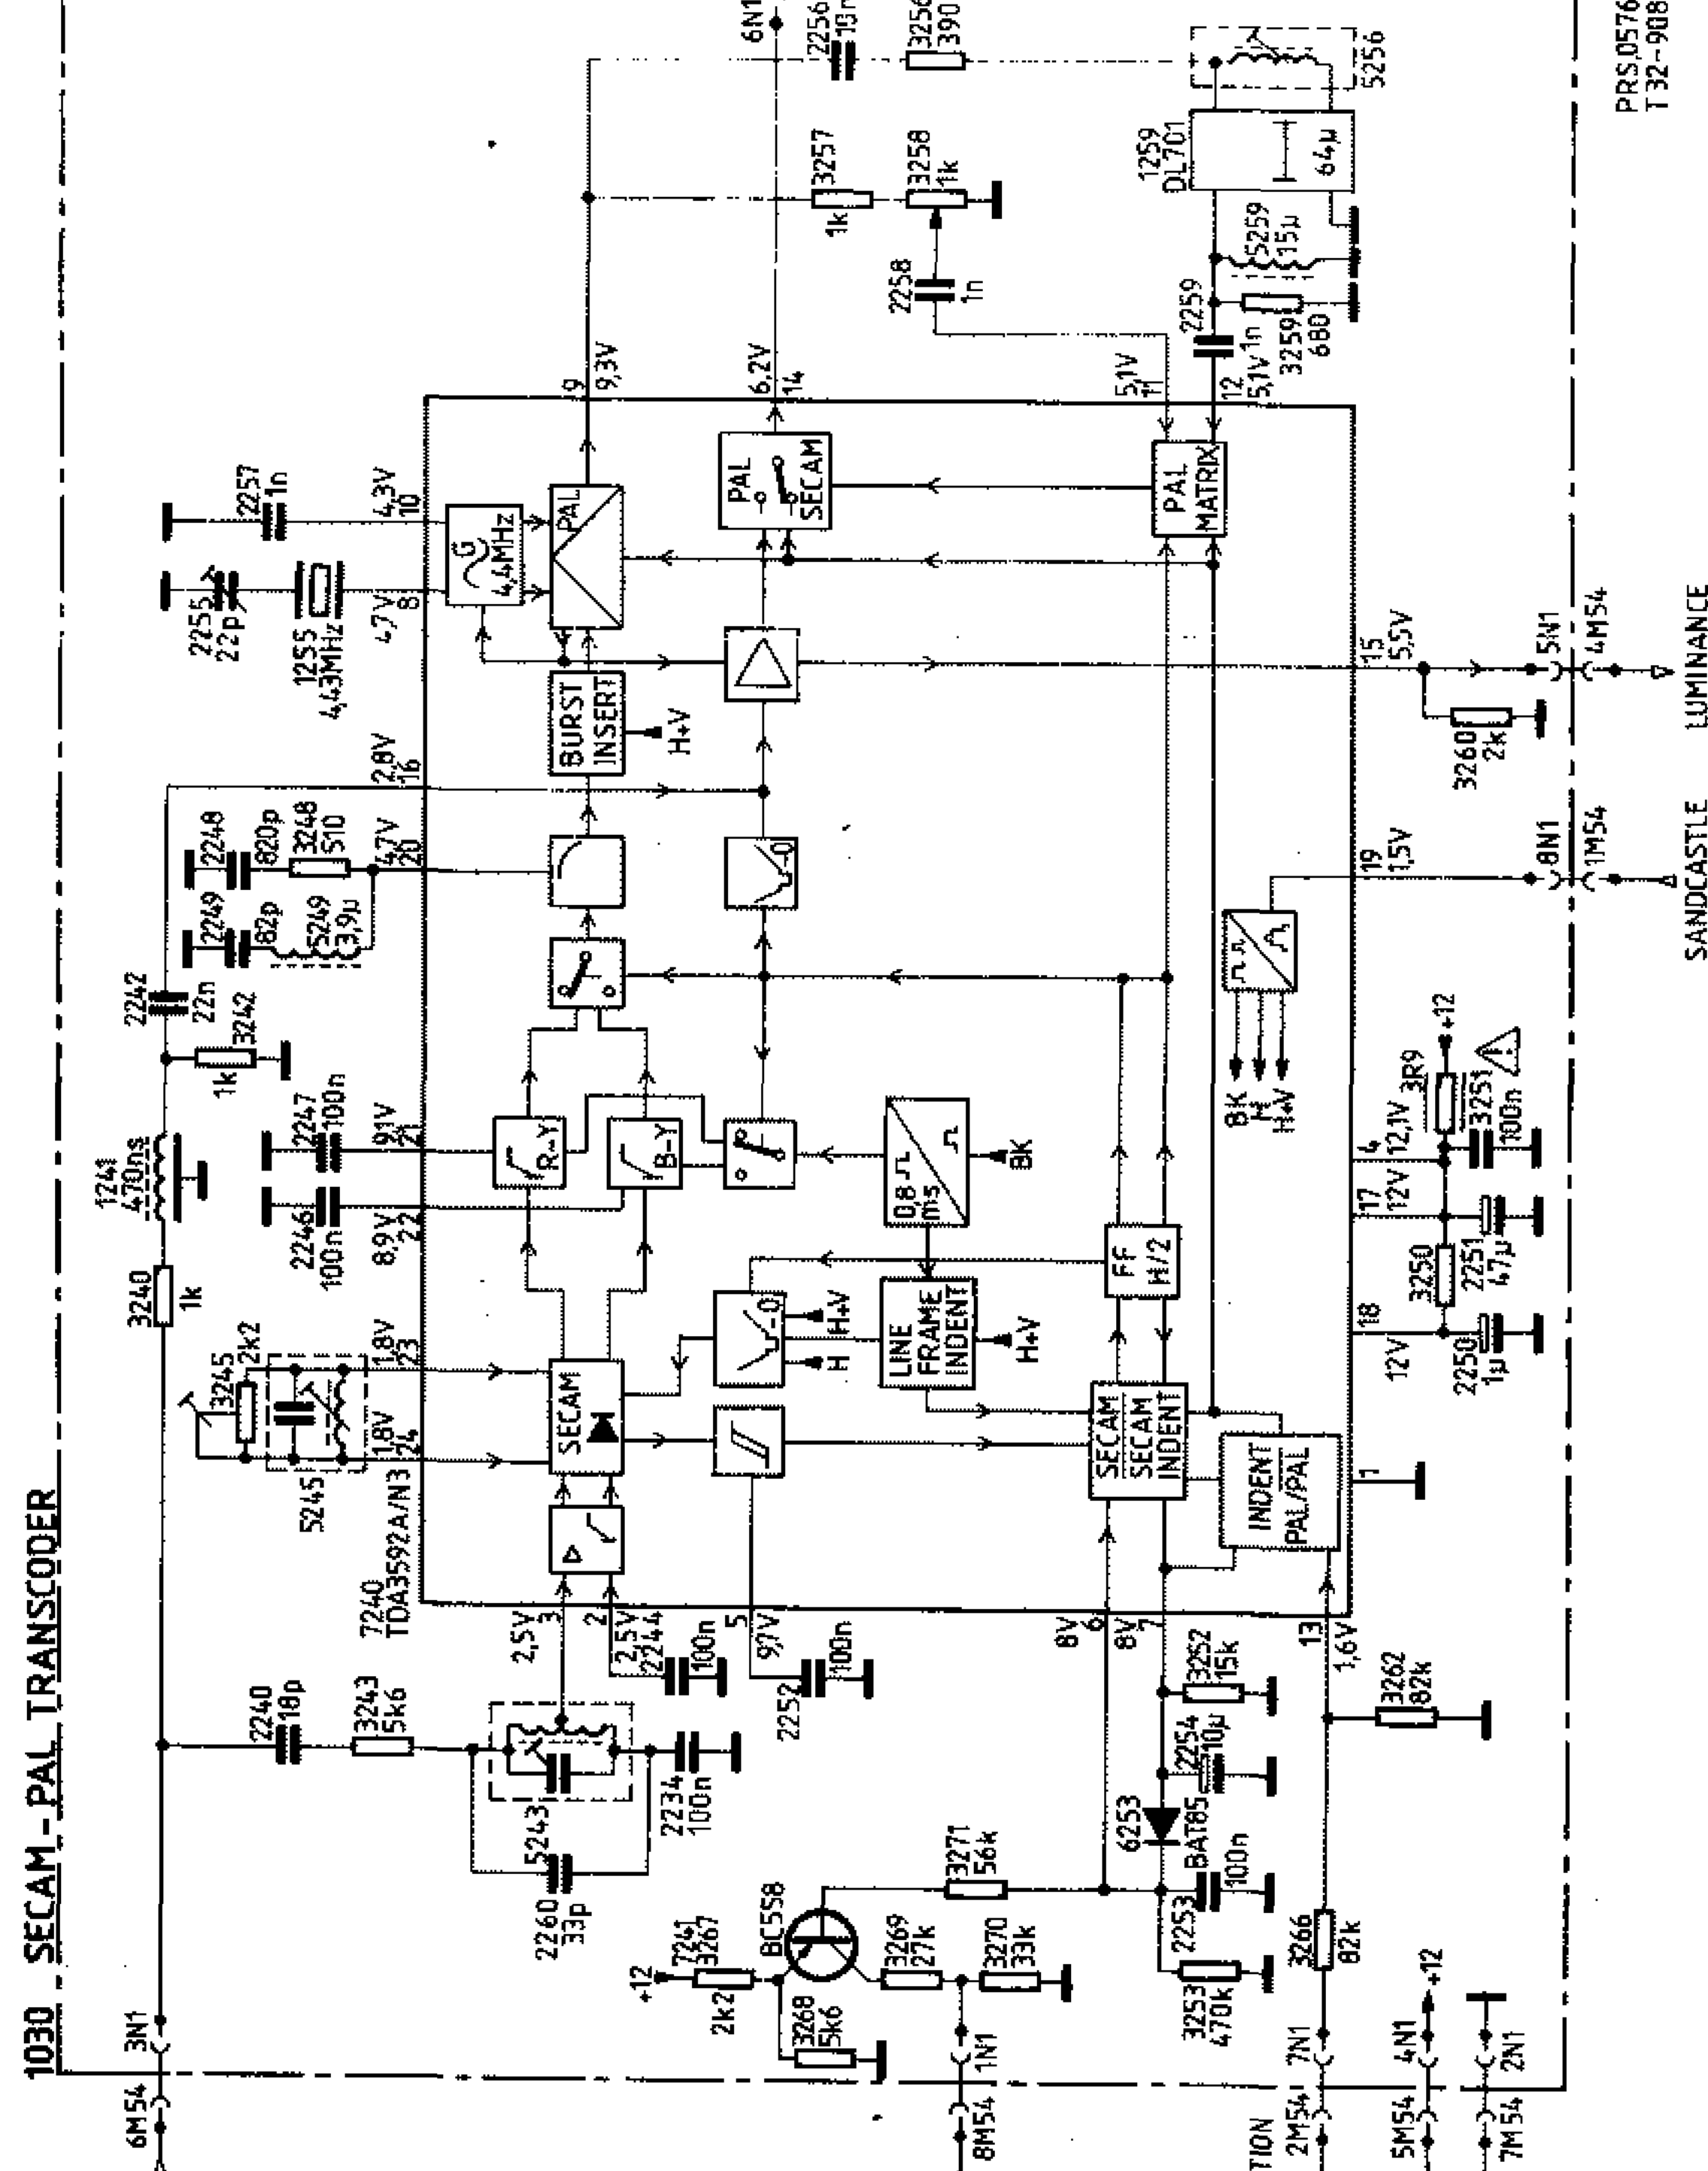

PHILIPS TV-COLOR 21CN4462

DIAGRAM C

DIAGRAM C

MULTI SOUND PANEL

VIVO PANEL -1050-

IC7405 JUNCTION (V)			
	1	2	7
PAL B/G/M 5.5MHz	0	7.5	4.04
PAL 6.0MHz	0	7.5	6.65
SECAM D/K 6.5MHz	0	7.5	9.15
NTSC M 4.5MHz	11.2	0	3.42

NCF - CR

DIAGRAM B

1) SEE TABLE IN SET MANUAL