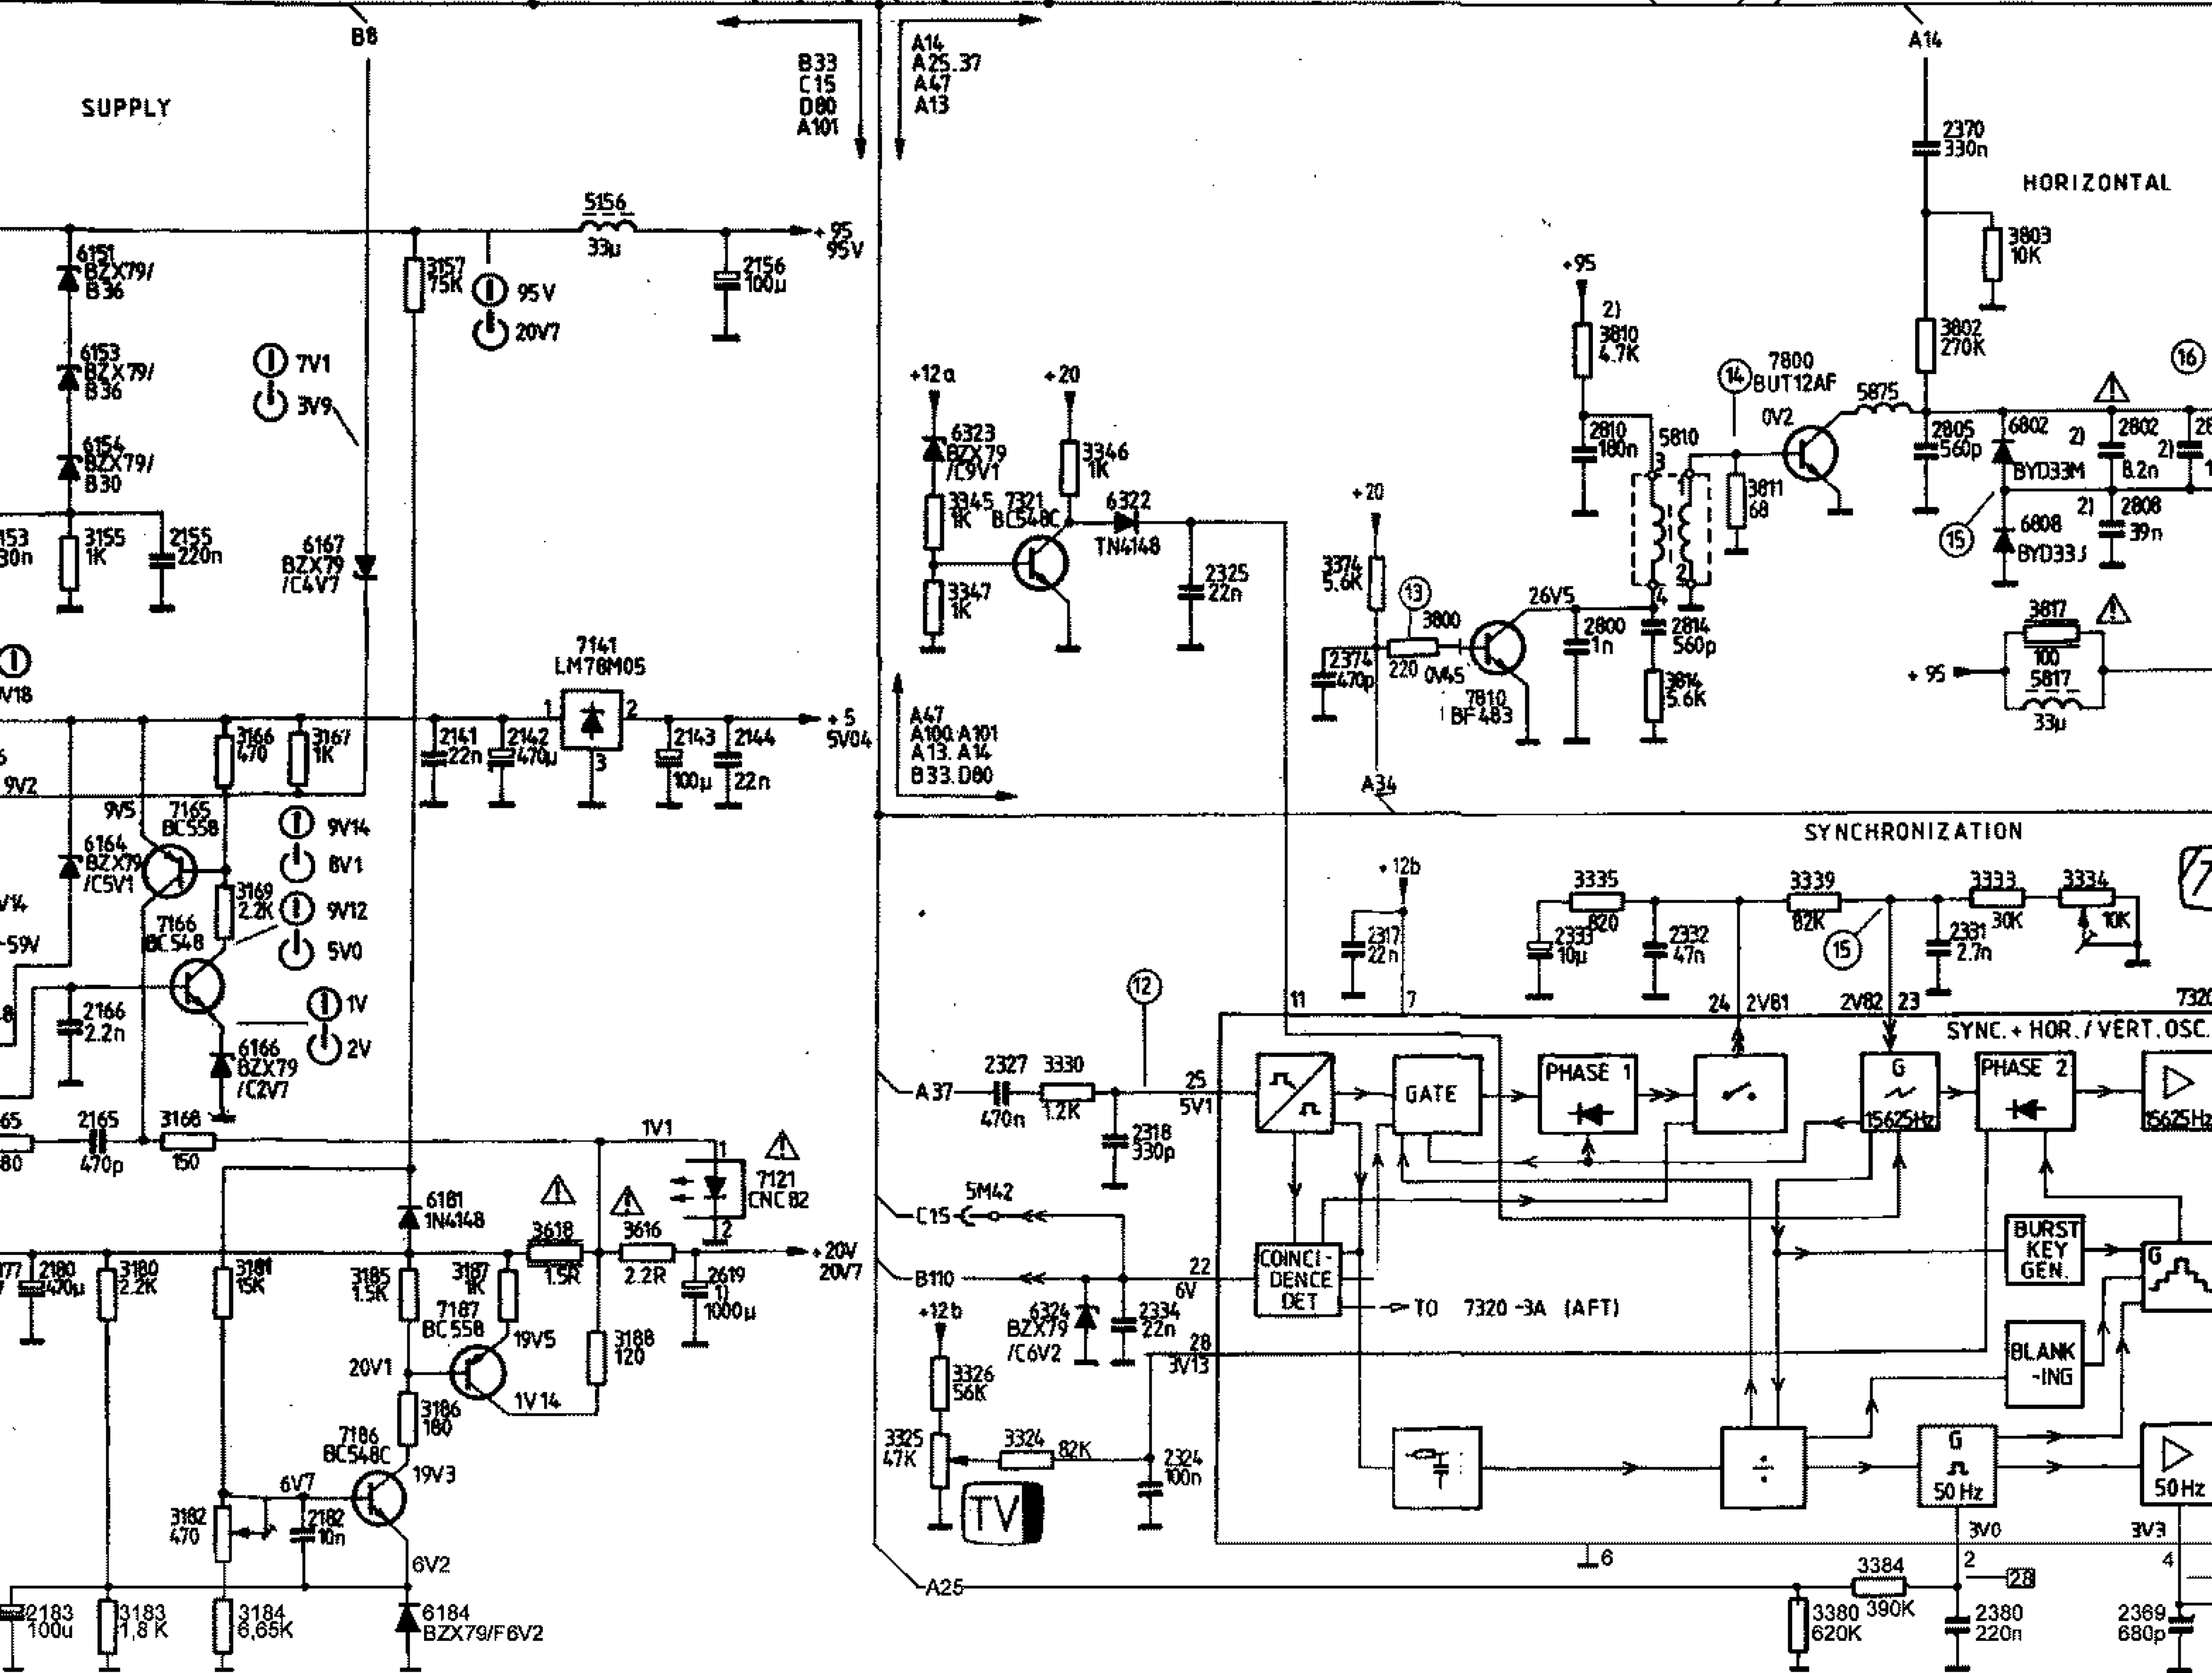

PHILIPS TV-COLOR 21CN4462

DIAGRAM C

DIAGRAM C

MULTI SOUND PANEL

VIVO PANEL -1050-

IC7405 JUNCTION (V)			
	1	2	7
PAL B/G/M 5.5MHz	0	7.5	4.04
PAL 6.0MHz	0	7.5	6.65
SECAM D/K 6.5MHz	0	7.5	9.15
NTSC M 4.5MHz	11.2	0	3.42

NCF - CR

DIAGRAM B

1) SEE TABLE IN SET MANUAL