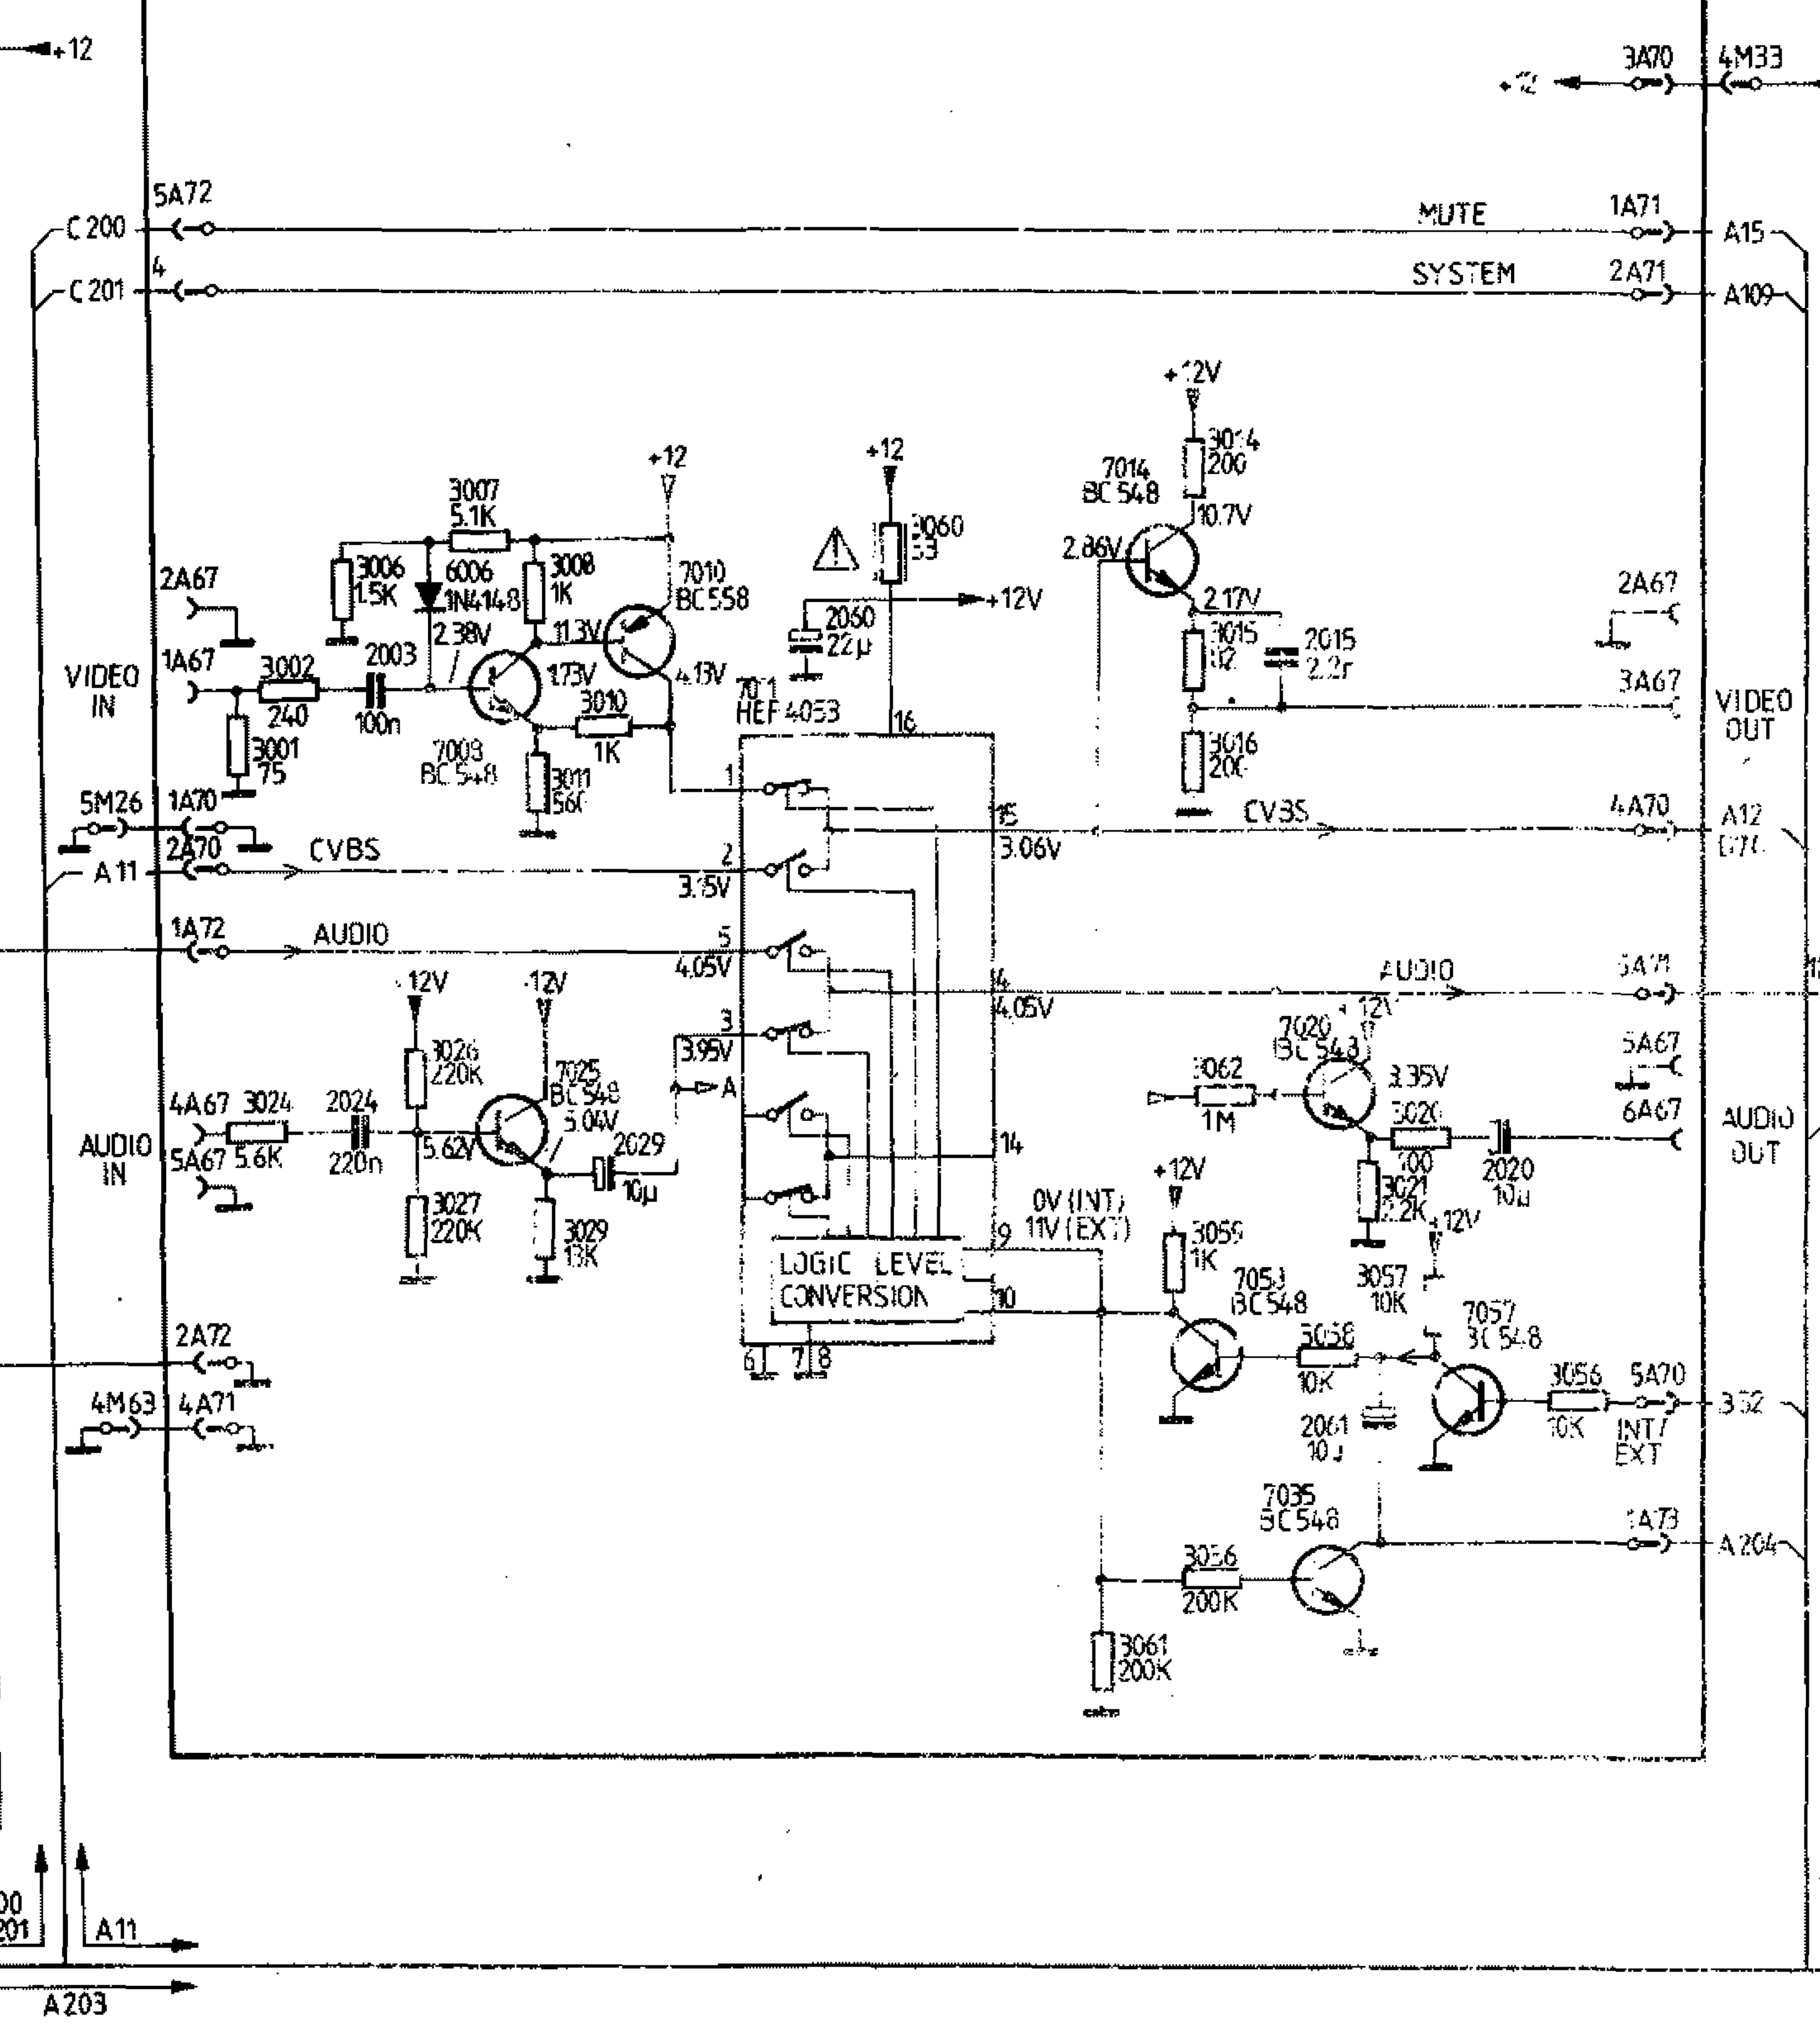

PHILIPS TV-COLOR 21CN4462

DIAGRAM C

DIAGRAM C

MULTI SOUND PANEL

VIVO PANEL -1050-

IC7405 JUNCTION (V)			
	1	2	7
PAL B/G/M 5.5MHz	0	7.5	4.04
PAL 6.0MHz	0	7.5	6.65
SECAM D/K 6.5MHz	0	7.5	9.15
NTSC M 4.5MHz	11.2	0	3.42

NCF - CR

DIAGRAM B

1) SEE TABLE IN SET MANUAL