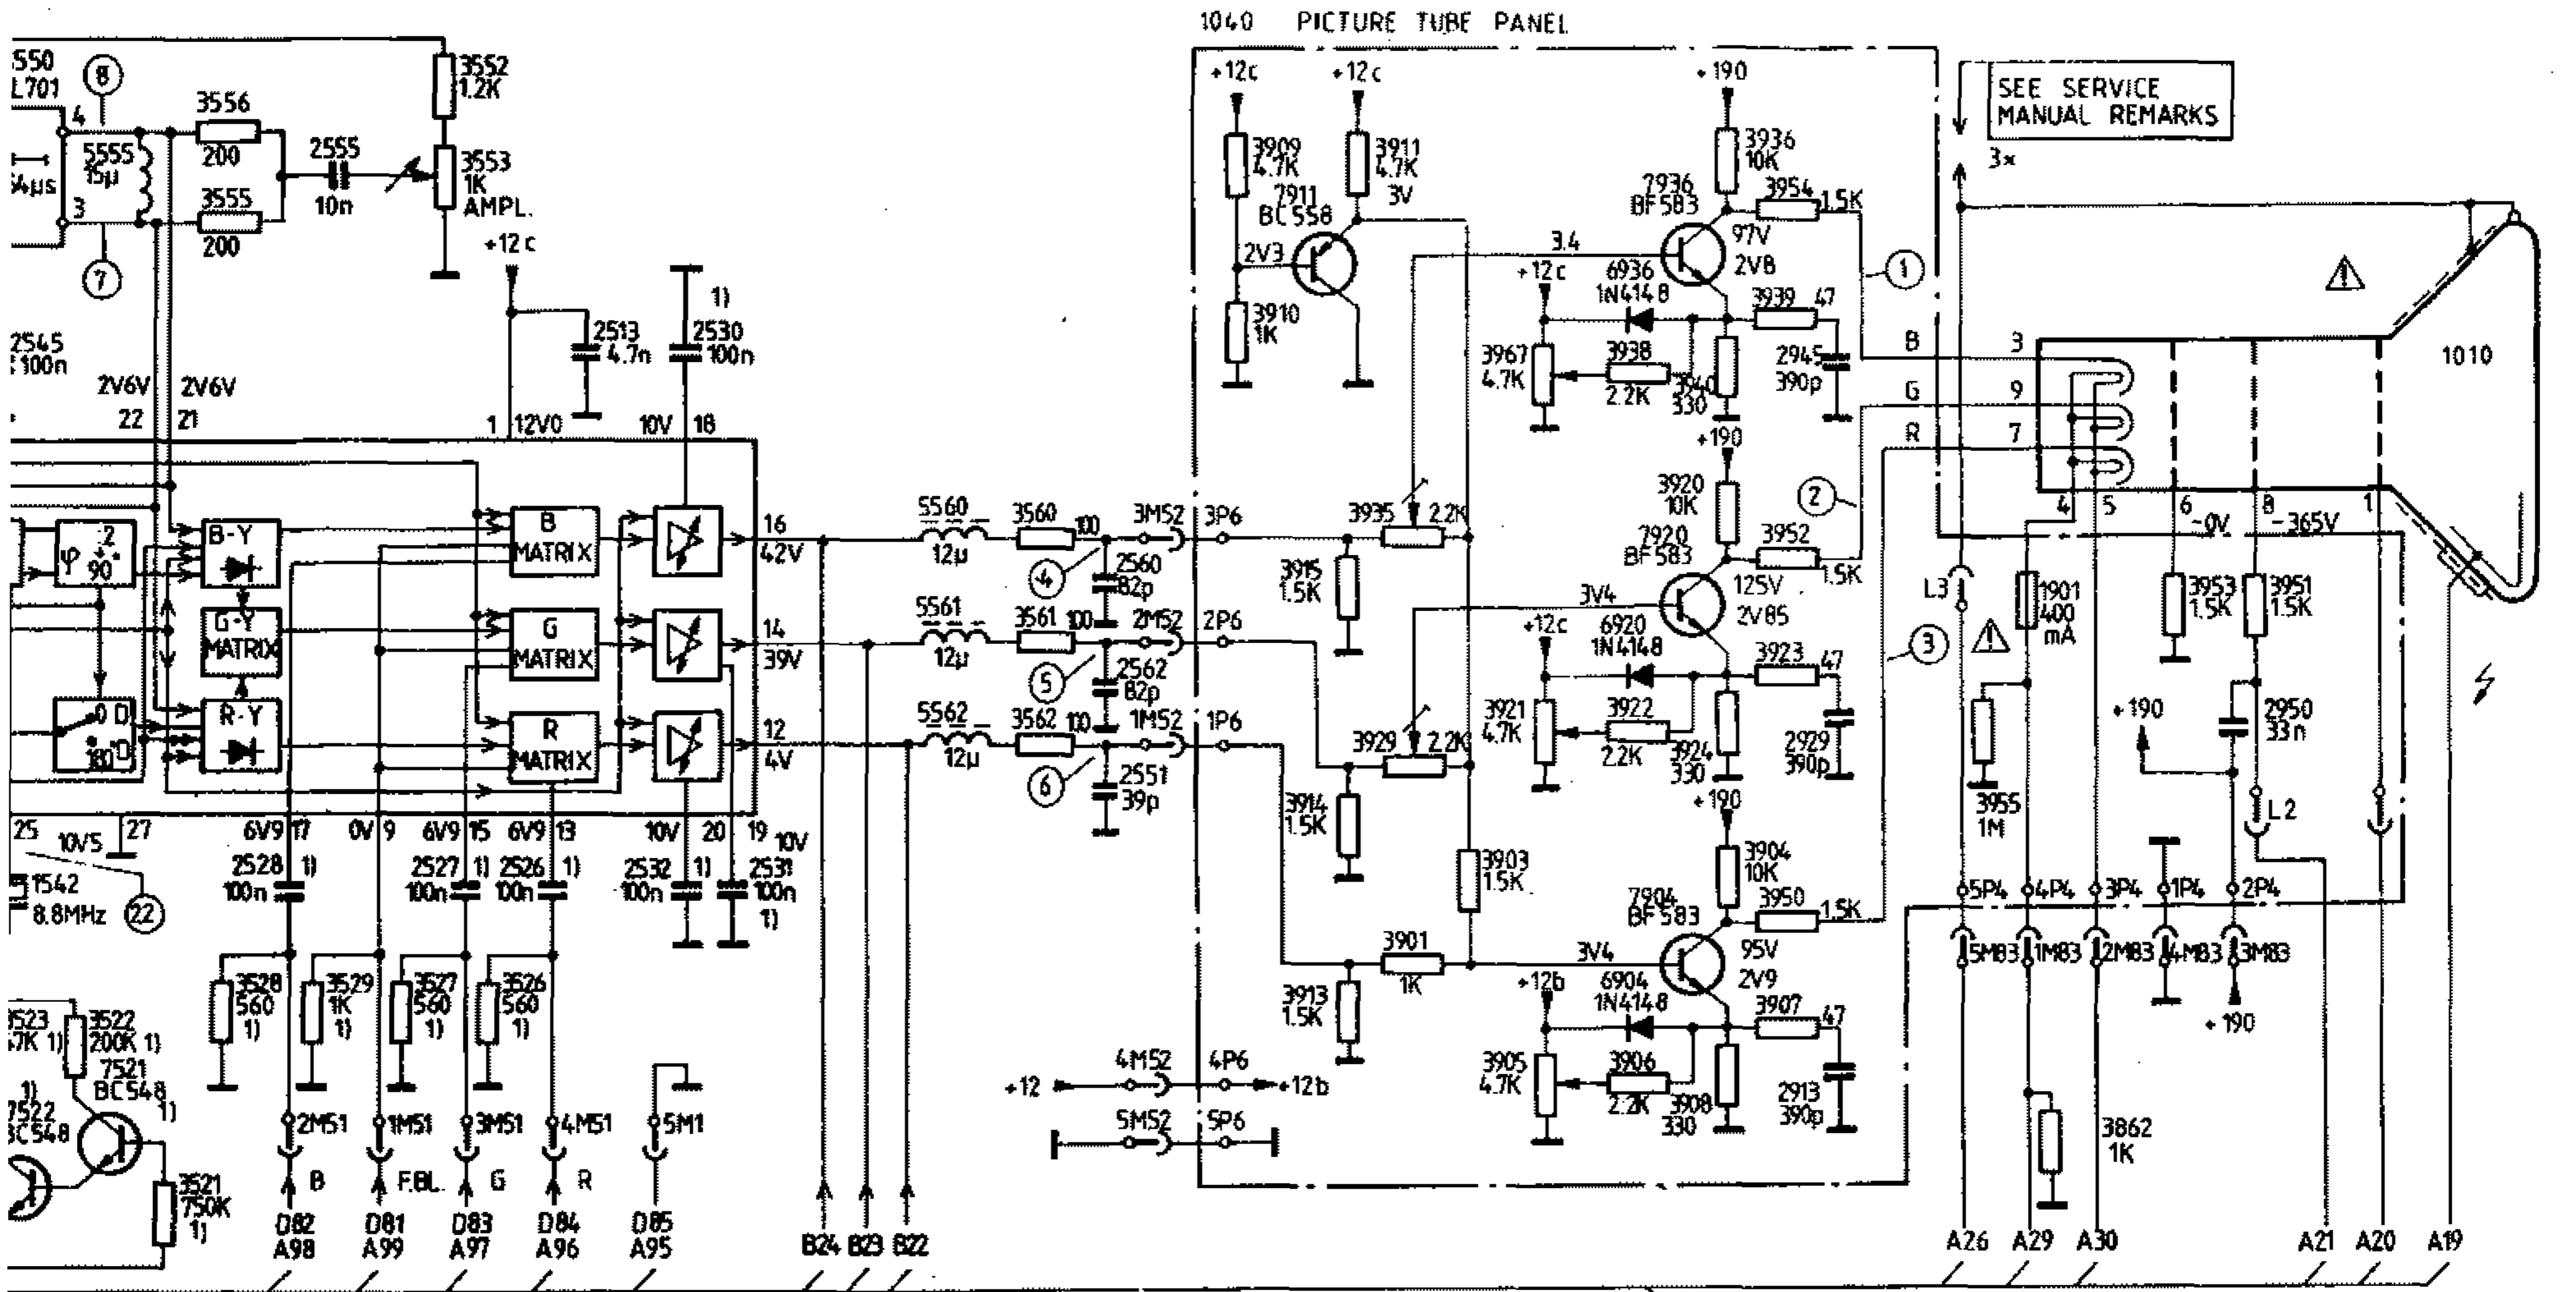

PHILIPS TV-COLOR 21CN4462

DIAGRAM C

DIAGRAM C

MULTI SOUND PANEL

VIVO PANEL -1050-

IC7405 JUNCTION (V)			
	1	2	7
PAL B/G/M 5.5MHz	0	7.5	4.04
PAL 6.0MHz	0	7.5	6.65
SECAM D/K 6.5MHz	0	7.5	9.15
NTSC M 4.5MHz	11.2	0	3.42

NCF - CR

DIAGRAM B

1) SEE TABLE IN SET MANUAL