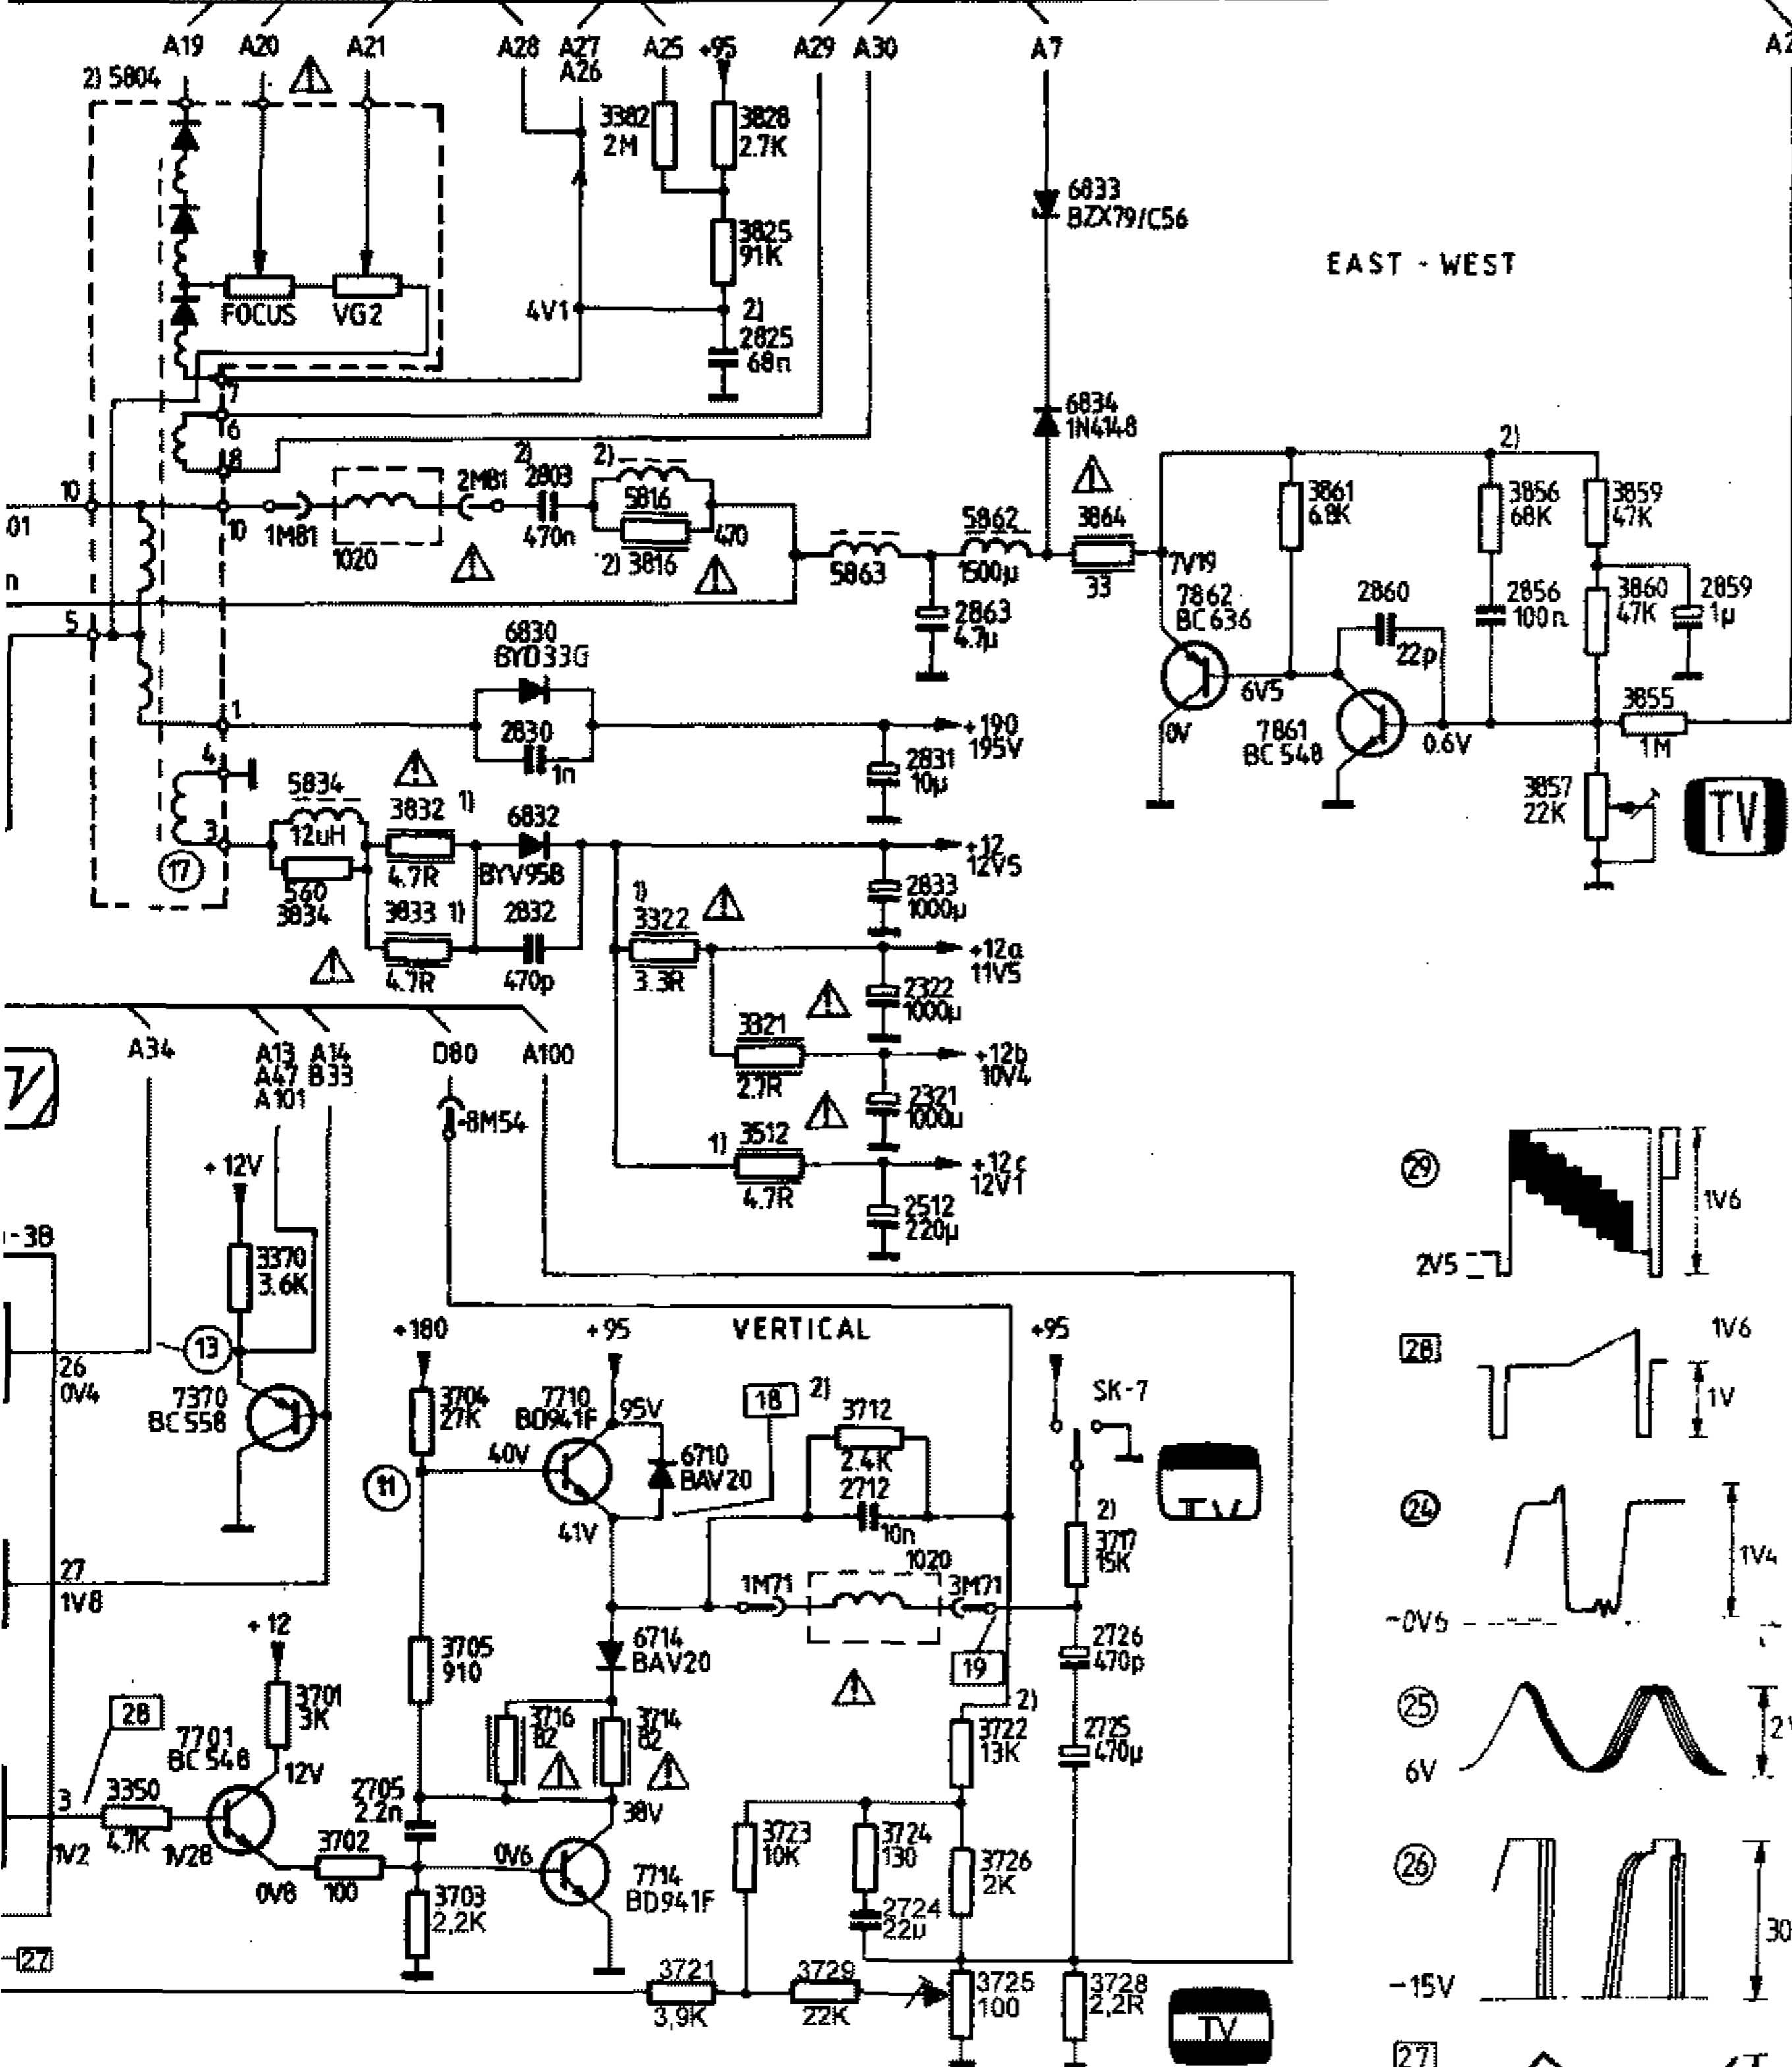

PHILIPS TV-COLOR 21CN4462

DIAGRAM C

DIAGRAM C

MULTI SOUND PANEL

VIVO PANEL -1050-

IC7405 JUNCTION (V)			
	1	2	7
PAL B/G/M 5.5MHz	0	7.5	4.04
PAL 6.0MHz	0	7.5	6.65
SECAM D/K 6.5MHz	0	7.5	9.15
NTSC M 4.5MHz	11.2	0	3.42

NCF - CR

DIAGRAM B

1) SEE TABLE IN SET MANUAL