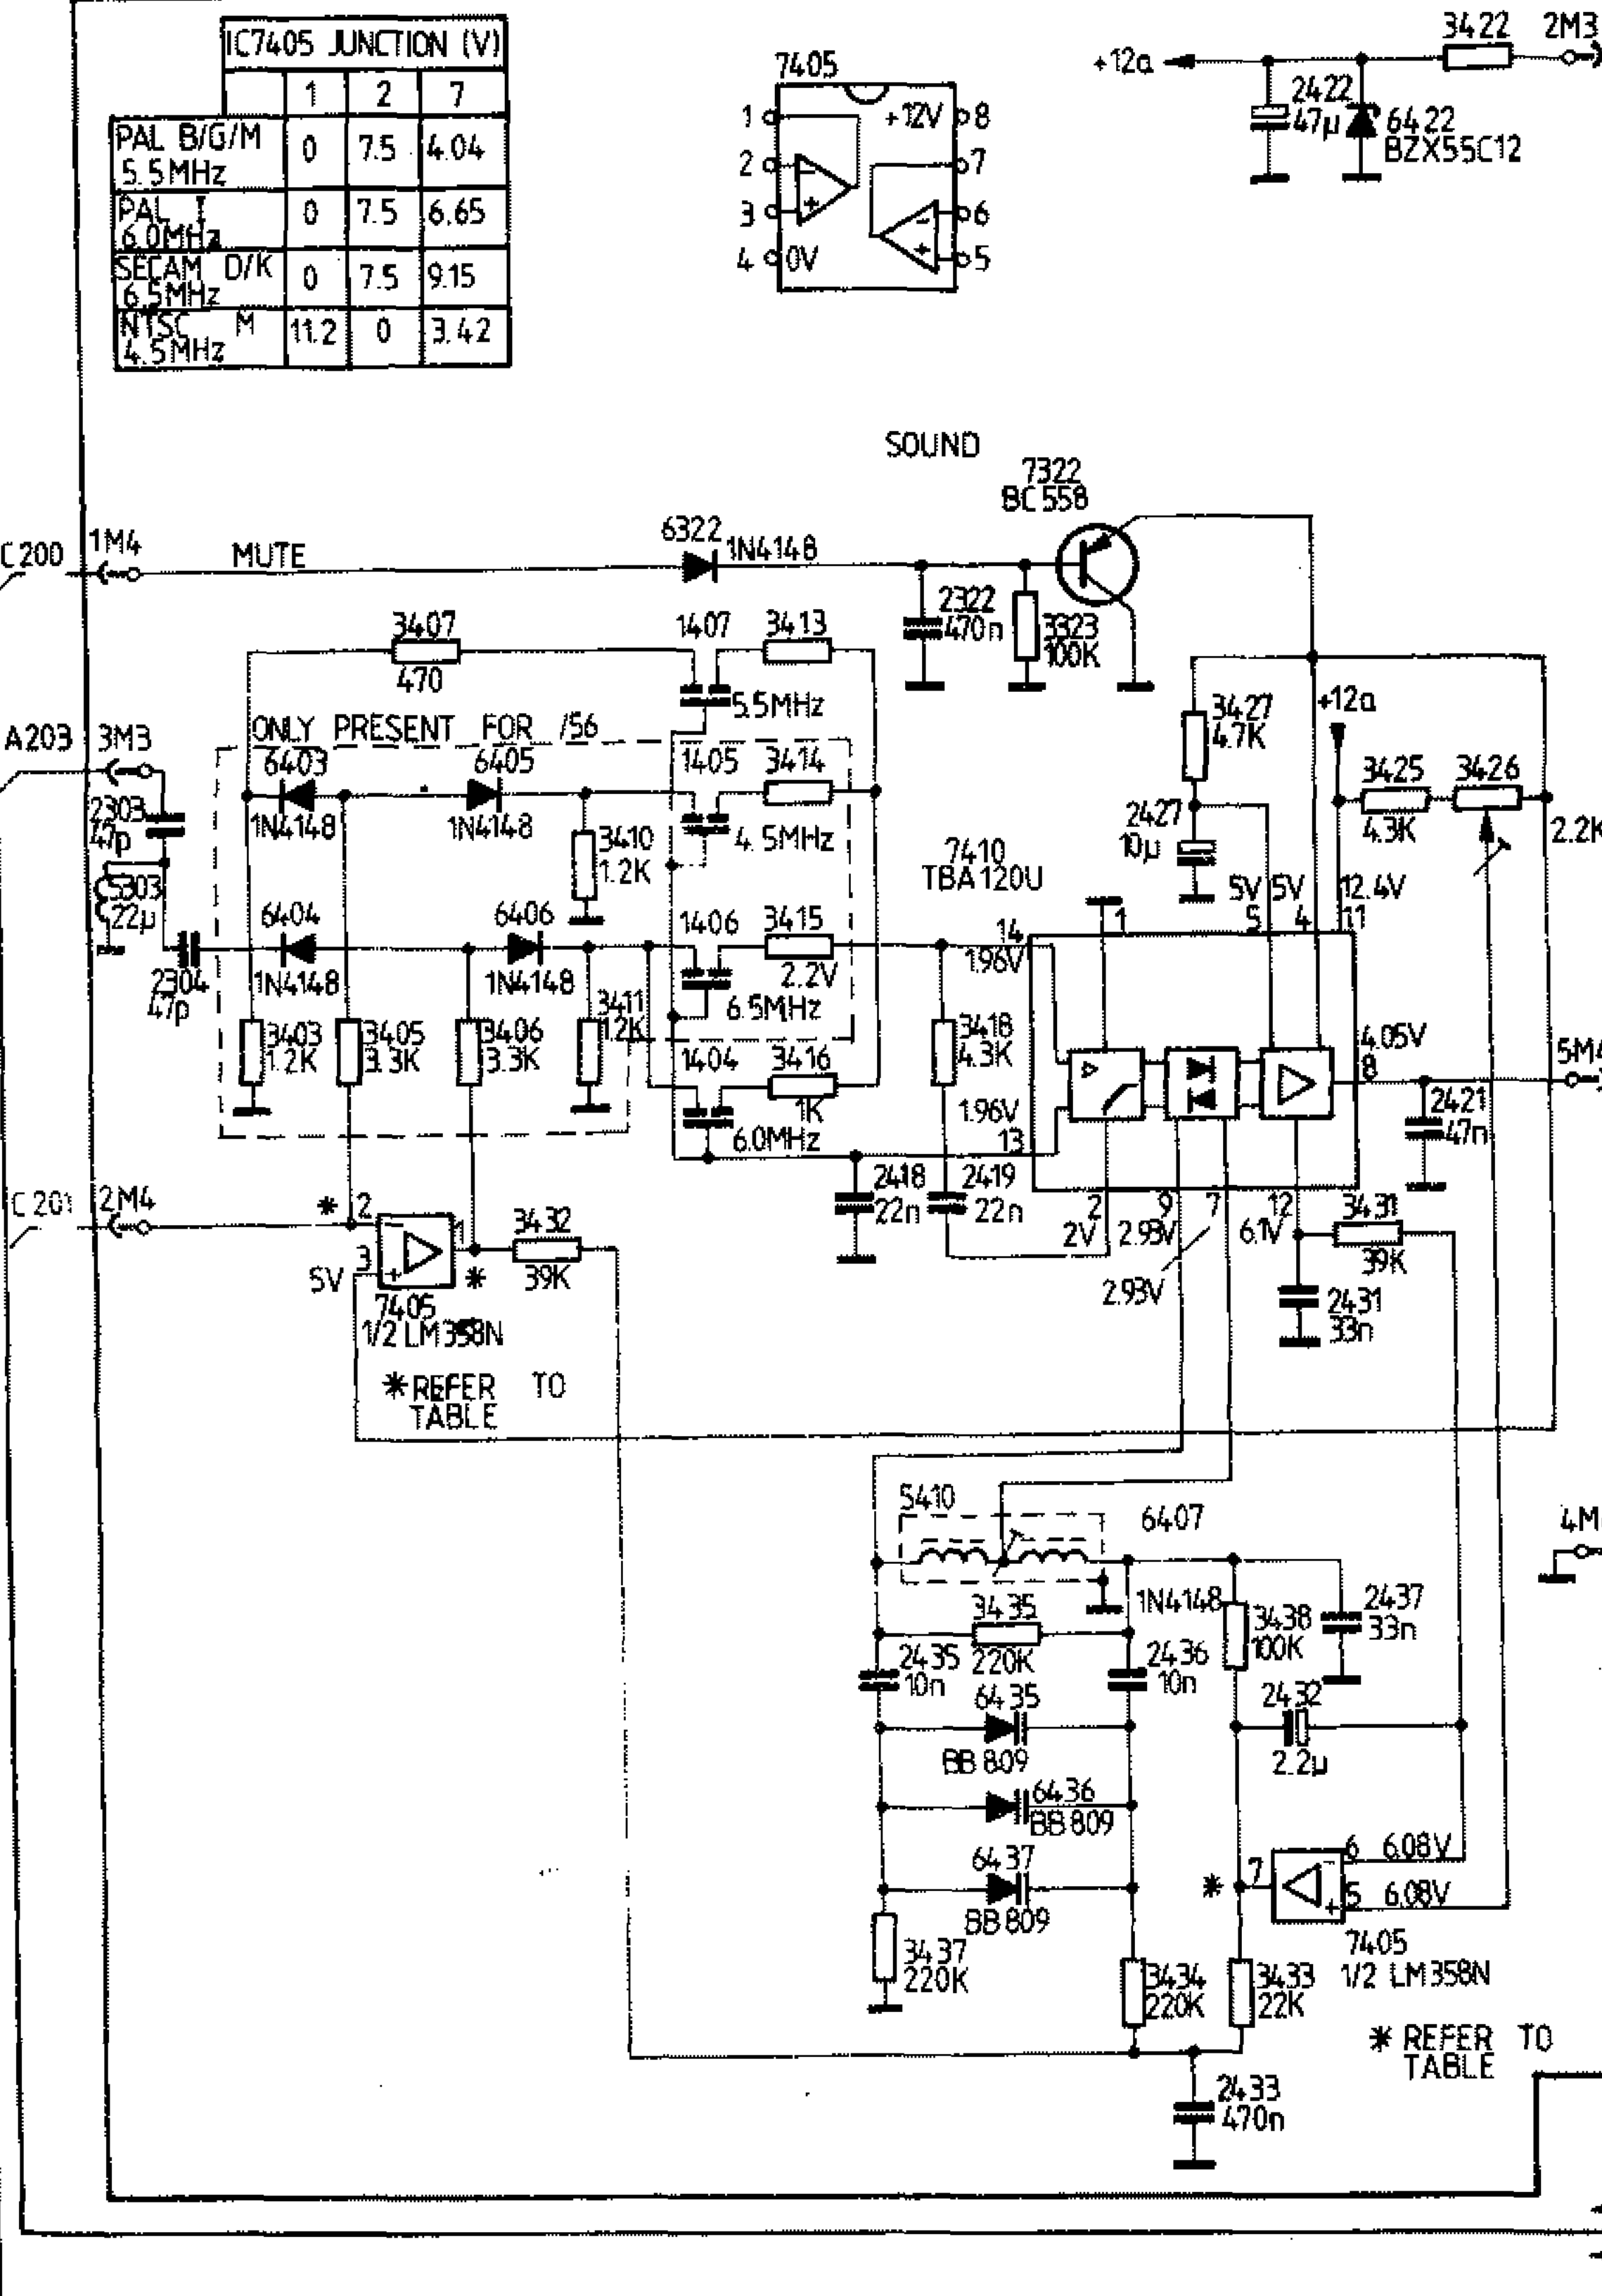

PHILIPS TV-COLOR 21CN4462

DIAGRAM C

DIAGRAM C

MULTI SOUND PANEL

VIVO PANEL -1050-

IC7405 JUNCTION (V)			
	1	2	7
PAL B/G/M 5.5MHz	0	7.5	4.04
PAL 6.0MHz	0	7.5	6.65
SECAM D/K 6.5MHz	0	7.5	9.15
NTSC M 4.5MHz	11.2	0	3.42

NCF - CR

DIAGRAM B

1) SEE TABLE IN SET MANUAL