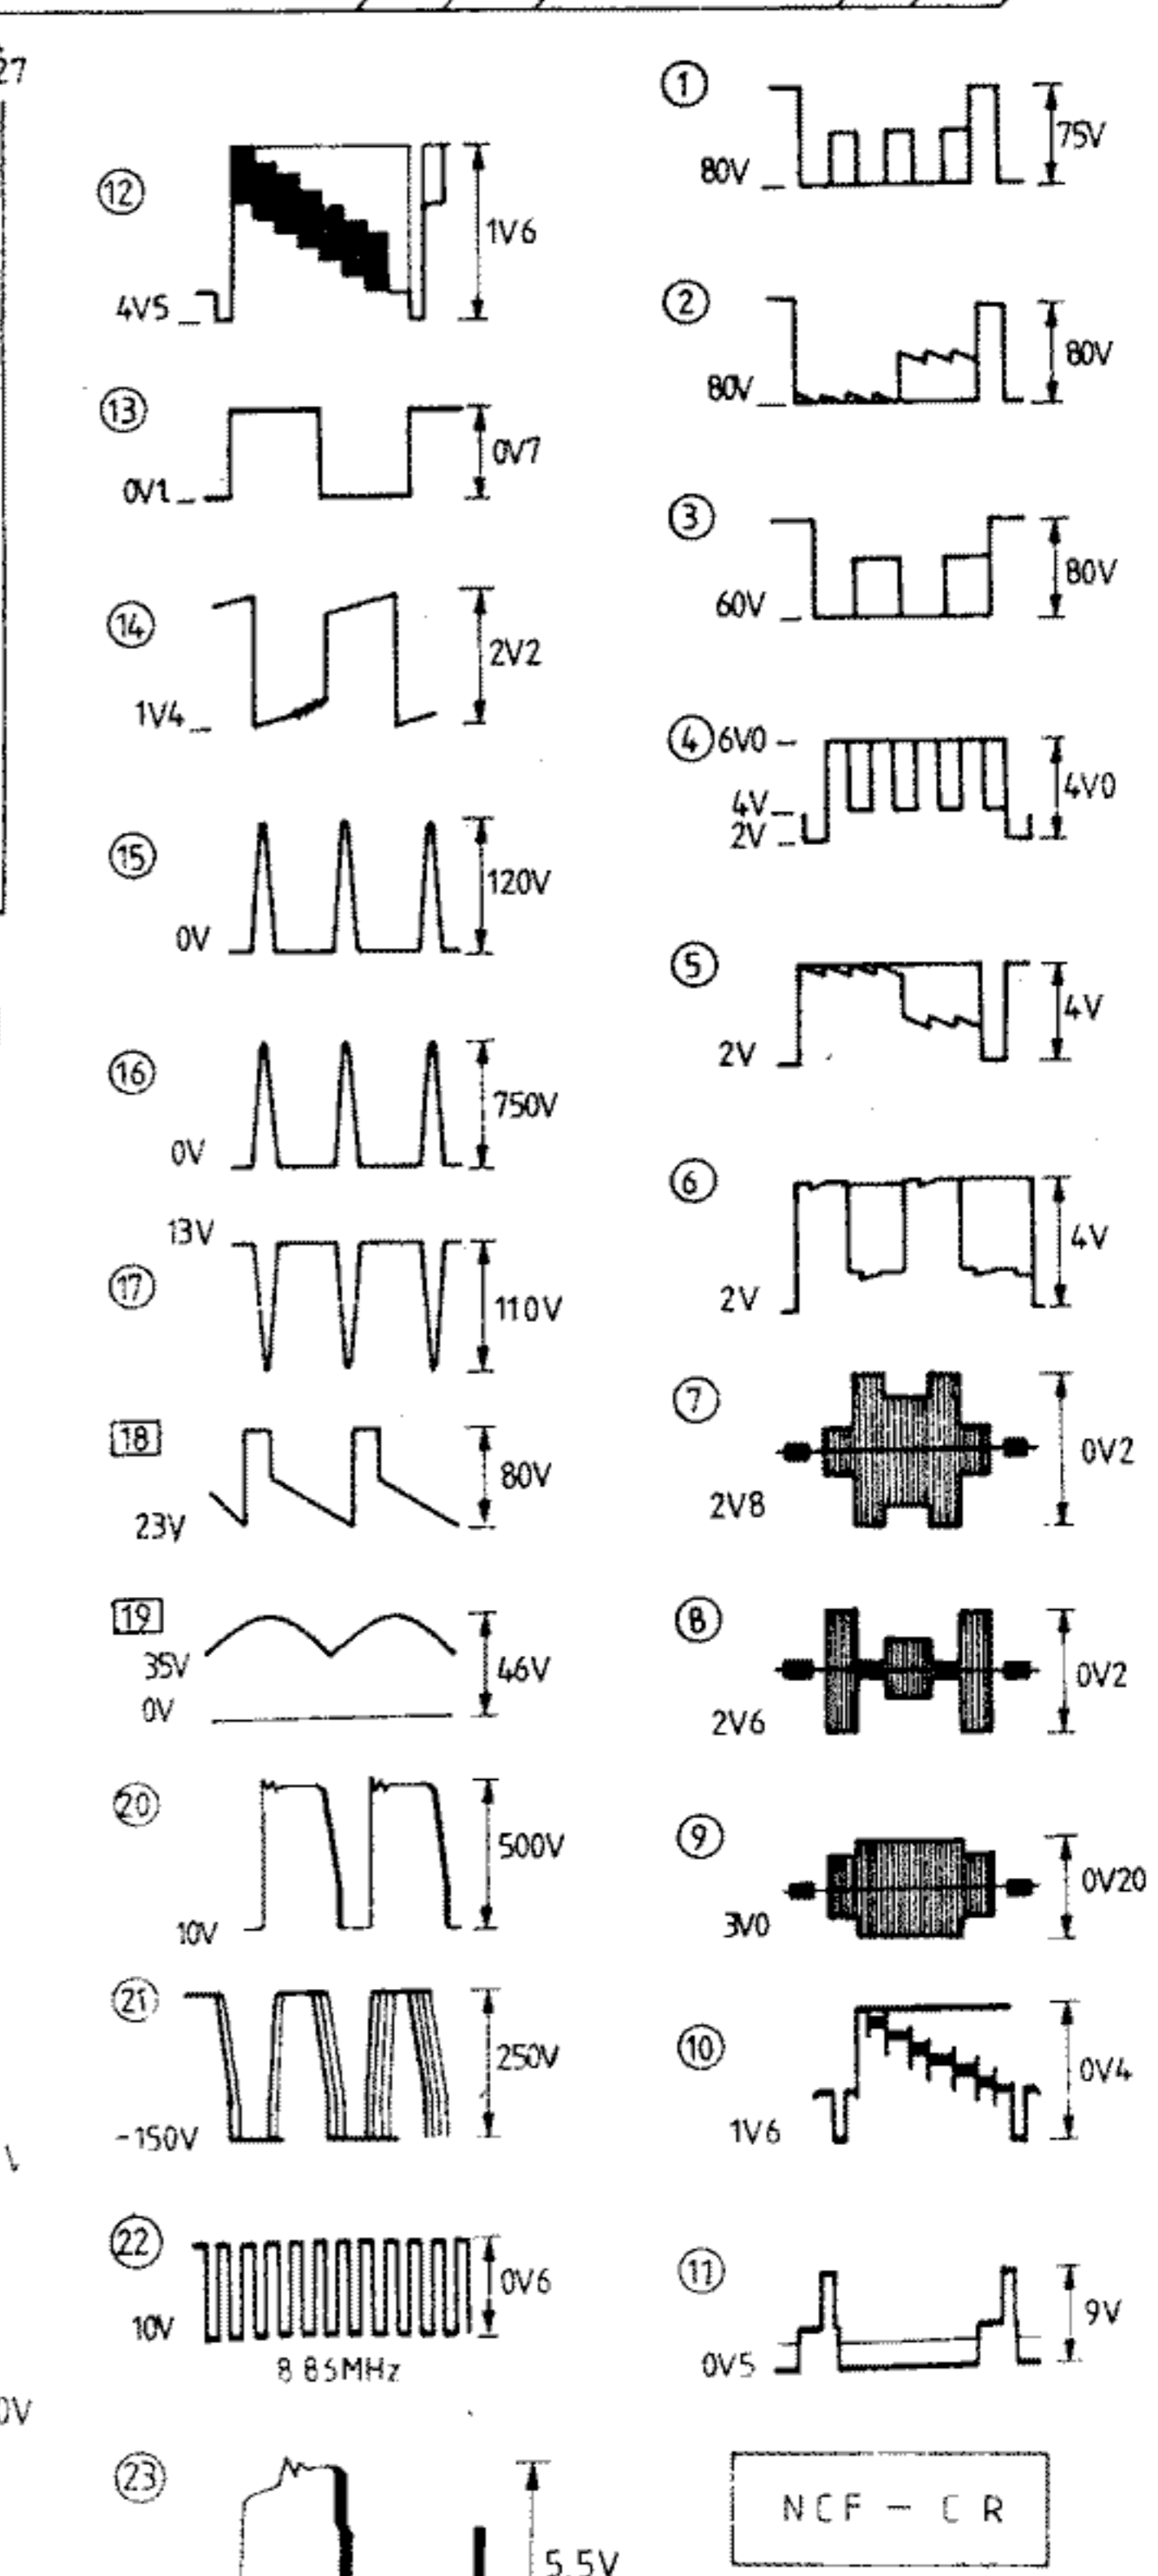

PHILIPS
TV-COLOR 21CN4462

SEE SERVICE MANUAL REMARKS

EAST - WEST

NCF - CR

DIAGRAM C

DIAGRAM C

MULTI SOUND PANEL

VIVO PANEL -1050-

IC7405 JUNCTION (V)				
	1	2	7	
PAL B/G/M 5.5MHz	0	7.5	4.04	
PAL I 6.0MHz	0	7.5	6.65	
SECAM D/K 6.5MHz	0	7.5	9.15	
NTSC M 4.5MHz	11.2	0	3.42	

C200
C201
A11
A203

B30, 32
A12, 13, 109, 204
A.B