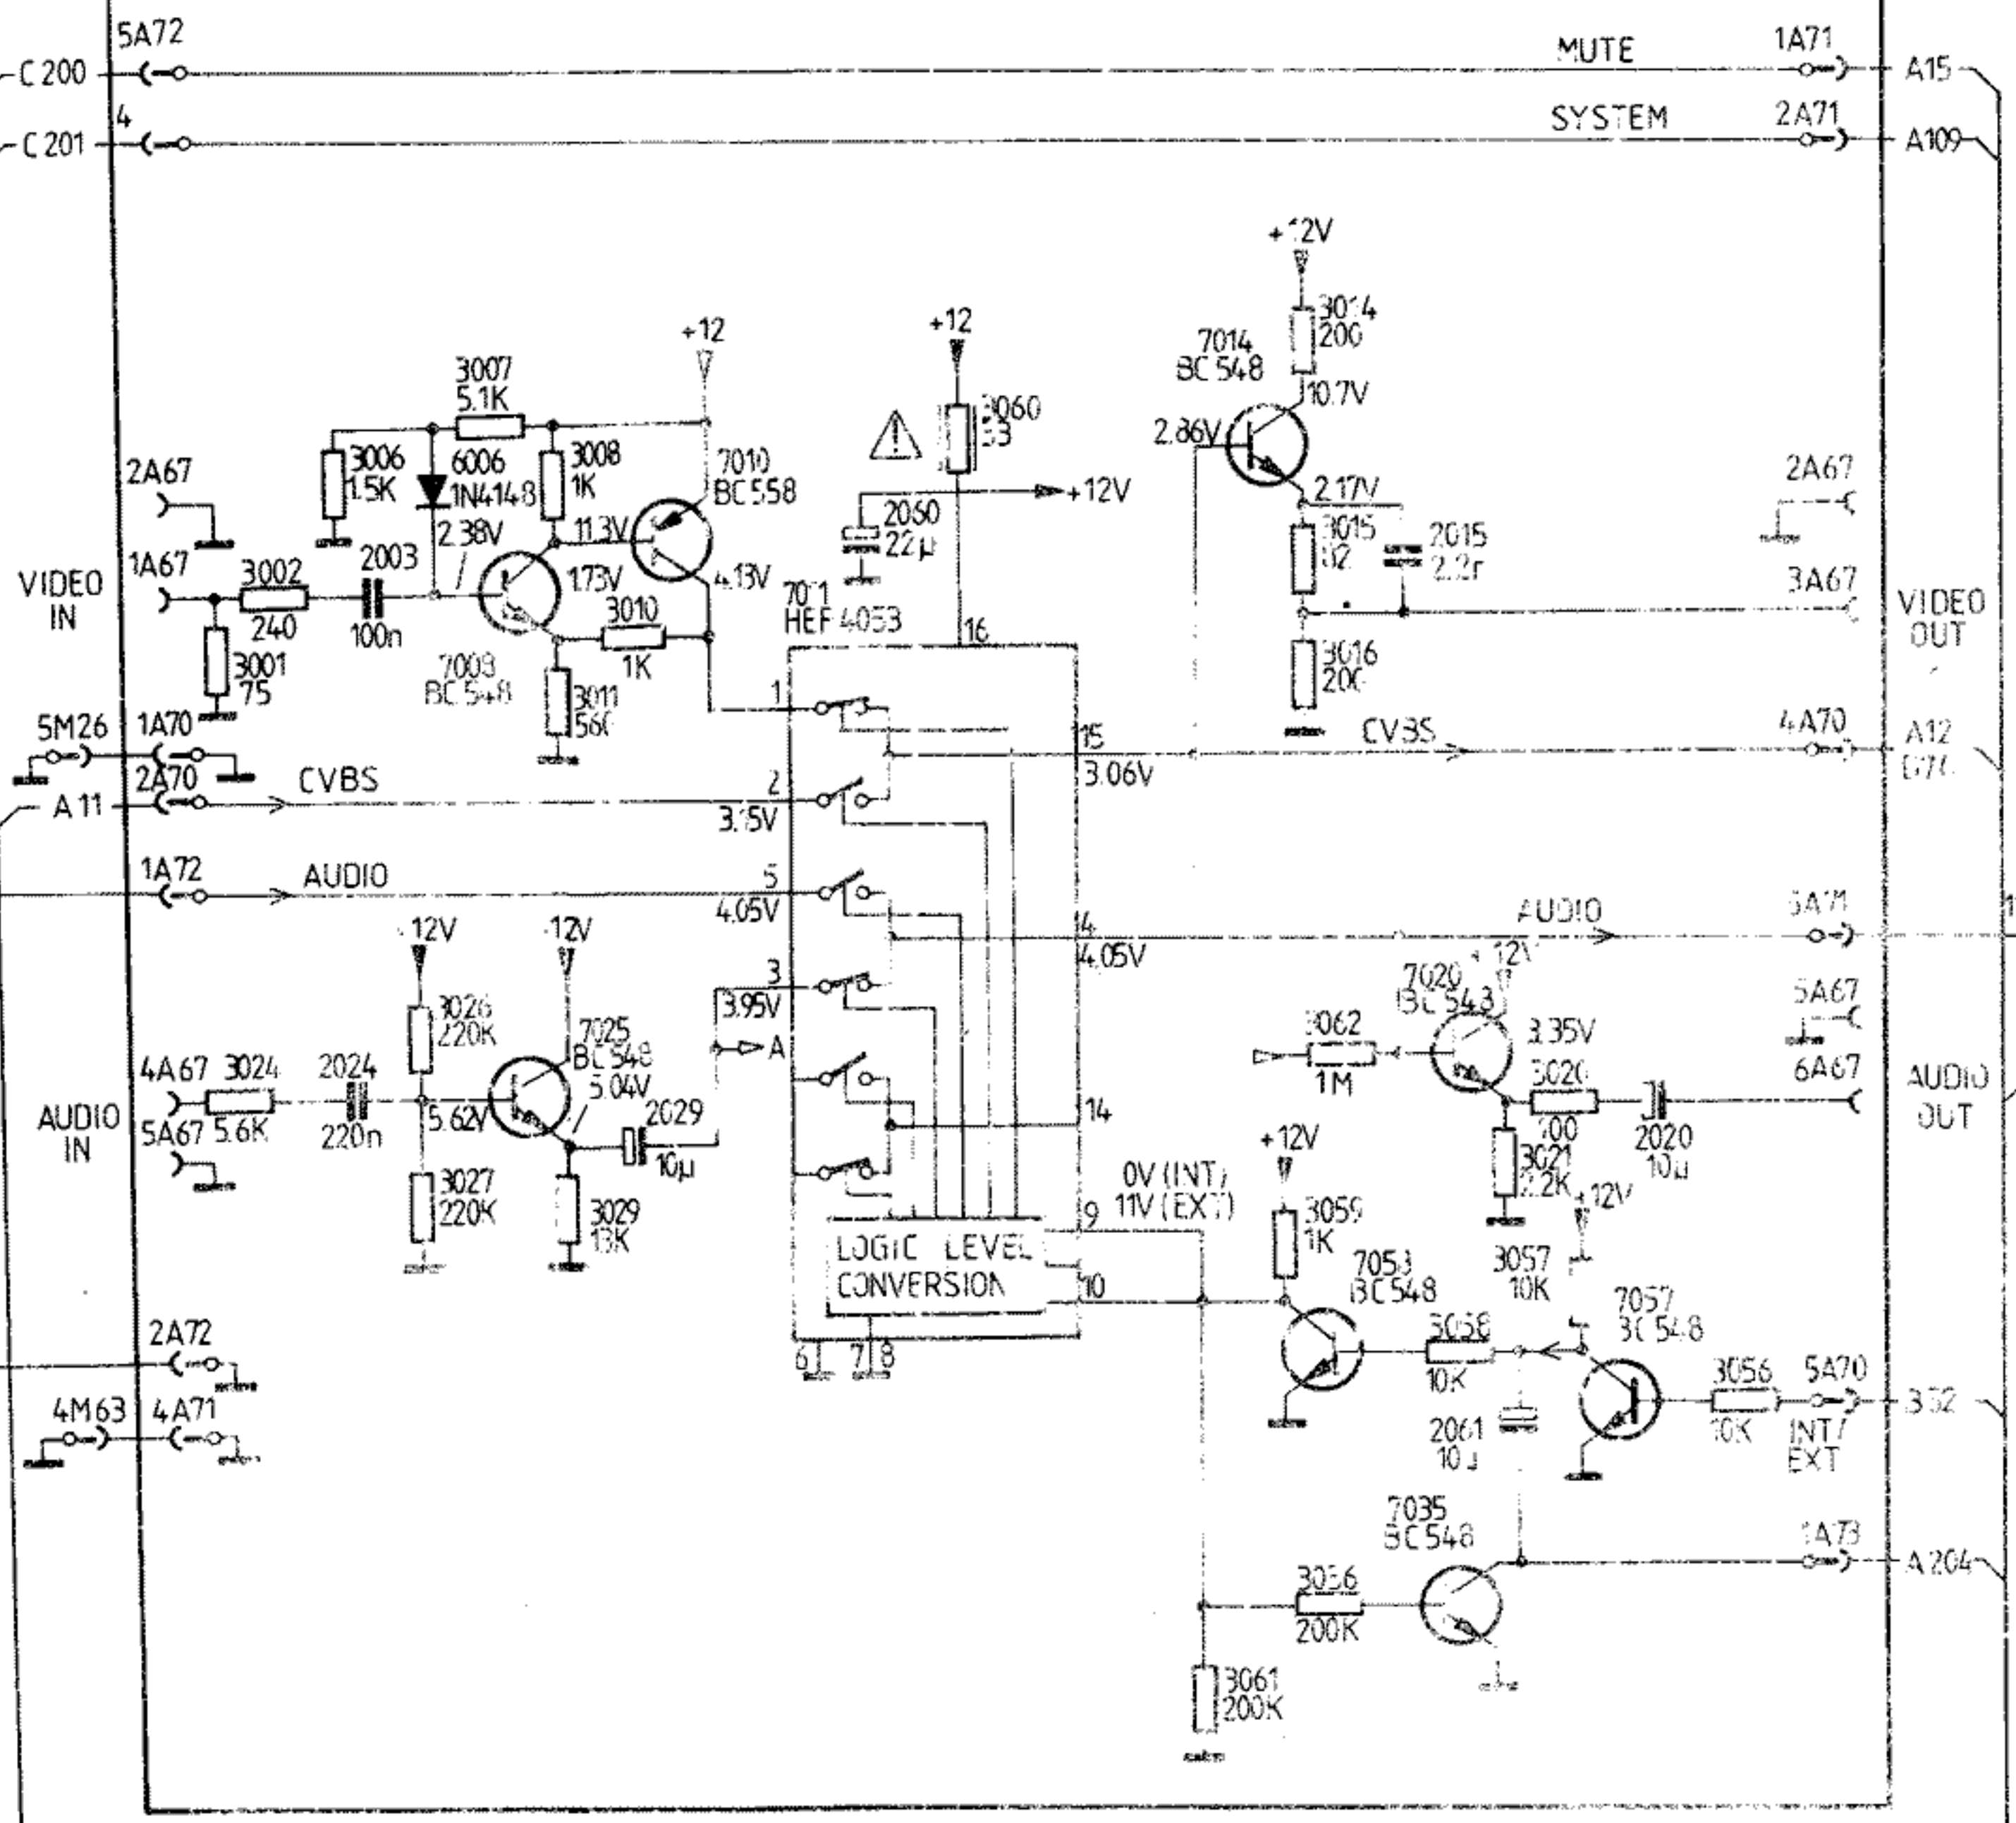

PHILIPS
TV-COLOR 21CN4462

SEE SERVICE MANUAL REMARKS

EAST - WEST

NCF - CR

DIAGRAM C

DIAGRAM C

MULTI SOUND PANEL

VIVO PANEL -1050-

IC7405 JUNCTION (V)				
	1	2	7	
PAL B/G/M 5.5MHz	0	7.5	4.04	
PAL I 6.0MHz	0	7.5	6.65	
SECAM D/K 6.5MHz	0	7.5	9.15	
NTSC M 4.5MHz	11.2	0	3.42	

C200
C201
A11
A203

B30, 32
A12, 13, 109, 204
A.B