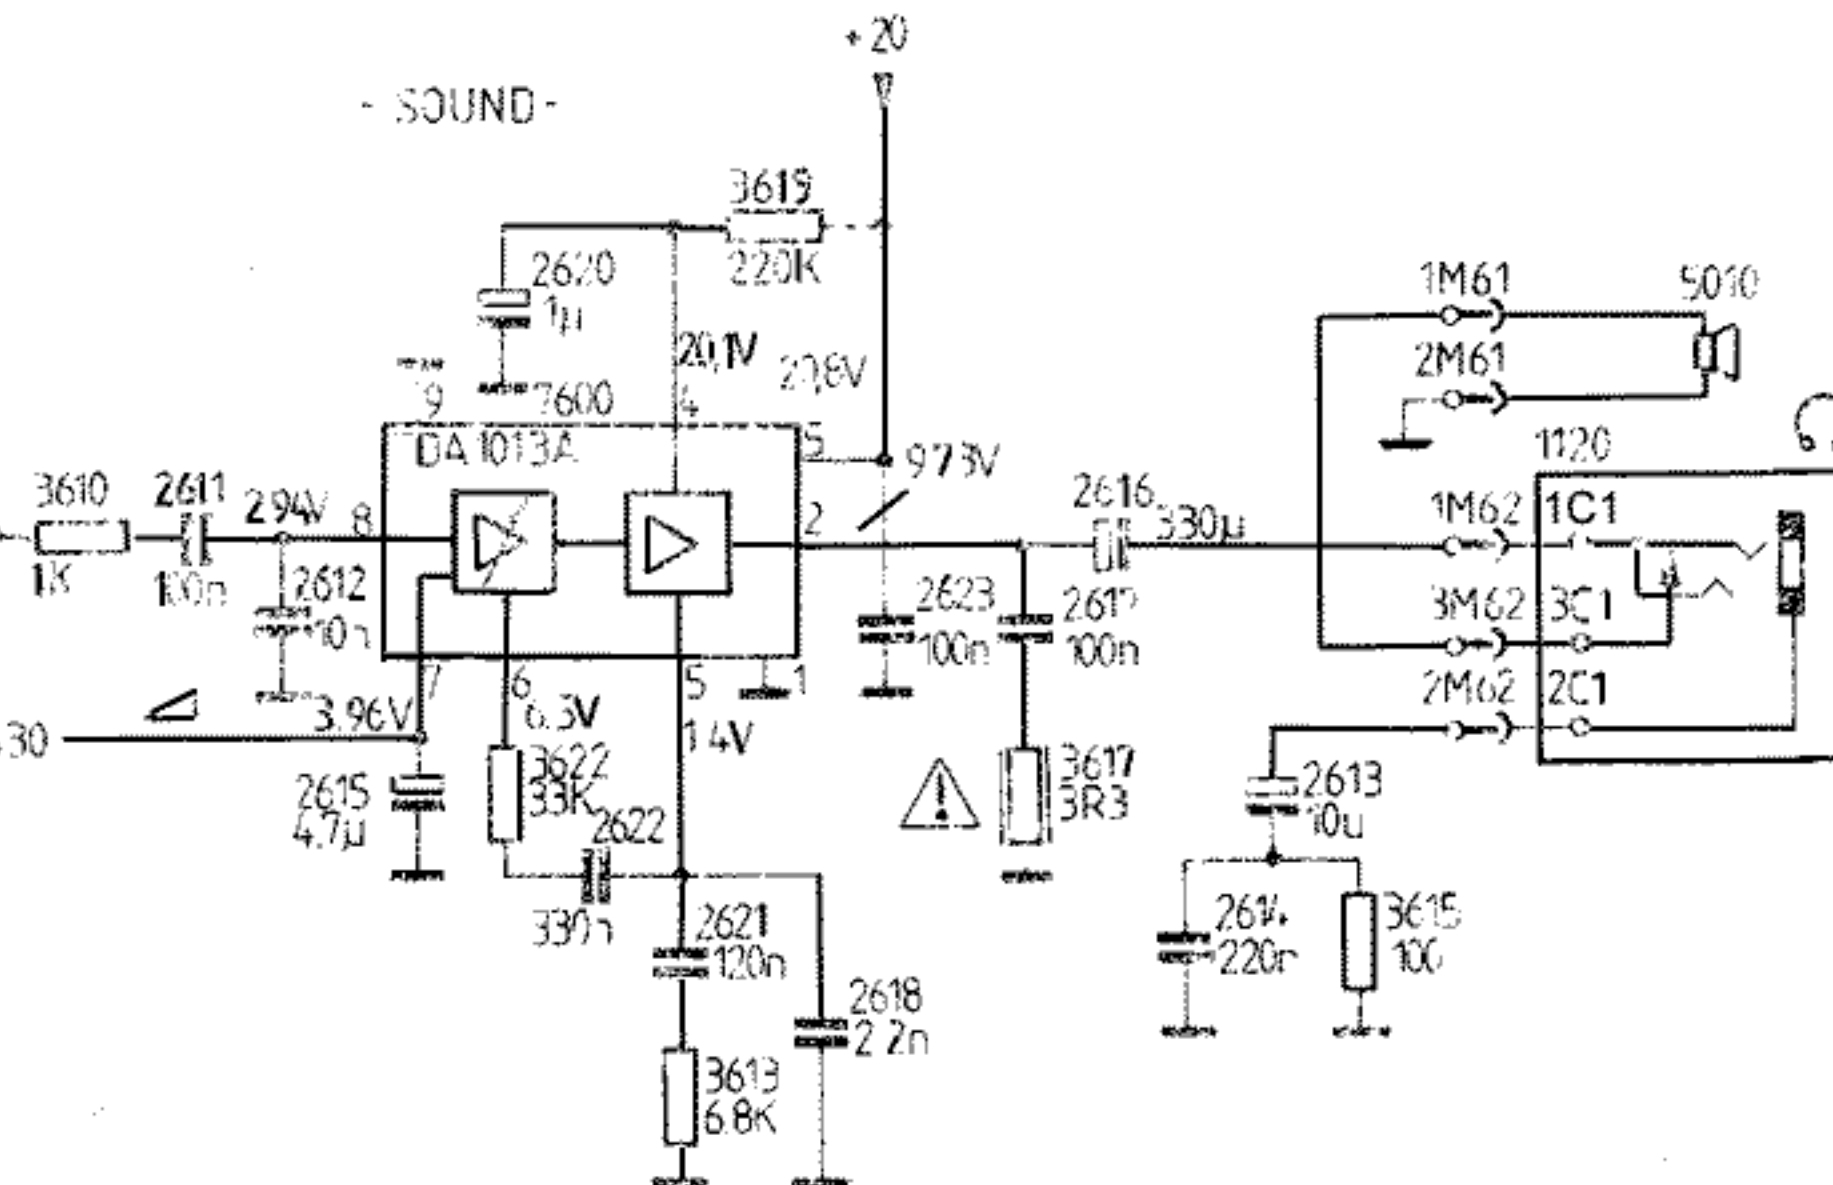

PHILIPS
TV-COLOR 21CN4462

SEE SERVICE MANUAL REMARKS

EAST - WEST

NCF - CR

DIAGRAM C

DIAGRAM C

MULTI SOUND PANEL

VIVO PANEL -1050-

IC7405 JUNCTION (V)				
	1	2	7	
PAL B/G/M 5.5MHz	0	7.5	4.04	
PAL I 6.0MHz	0	7.5	6.65	
SECAM D/K 6.5MHz	0	7.5	9.15	
NTSC M 4.5MHz	11.2	0	3.42	

C200
C201
A11
A203

B30, 32
A12, 13, 109, 204
A.B