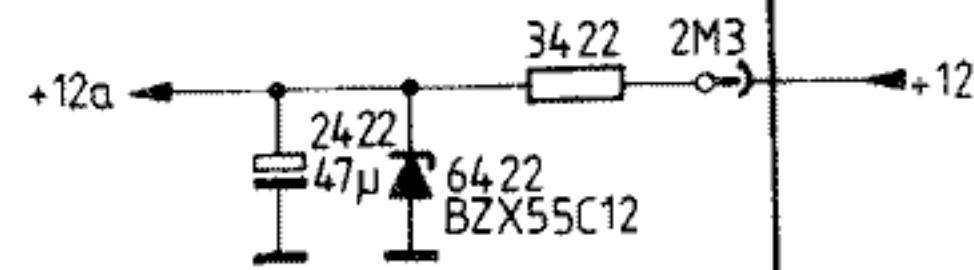

DIAGRAM C

MULTI SOUND PANEL

VIVO PANEL -1050-

IC7405 JUNCTION (V)				
	1	2	7	
PAL B/G/M 5.5MHz	0	7.5	4.04	
PAL I 6.0MHz	0	7.5	6.65	
SECAM D/K 6.5MHz	0	7.5	9.15	
NTSC M 4.5MHz	11.2	0	3.42	

C200
C201
A11
A203

B30, 32
A12, 13, 109, 204
A.B