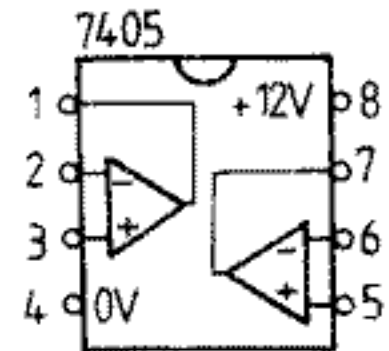

PHILIPS
TV-COLOR 21CN4462

SEE SERVICE MANUAL REMARKS

EAST - WEST

NCF - CR

DIAGRAM C

DIAGRAM C

MULTI SOUND PANEL

VIVO PANEL -1050-

IC7405 JUNCTION (V)				
	1	2	7	
PAL B/G/M 5.5MHz	0	7.5	4.04	
PAL I 6.0MHz	0	7.5	6.65	
SECAM D/K 6.5MHz	0	7.5	9.15	
NTSC M 4.5MHz	11.2	0	3.42	

C200
C201
A11
A203

B30, 32
A12, 13, 109, 204
A.B