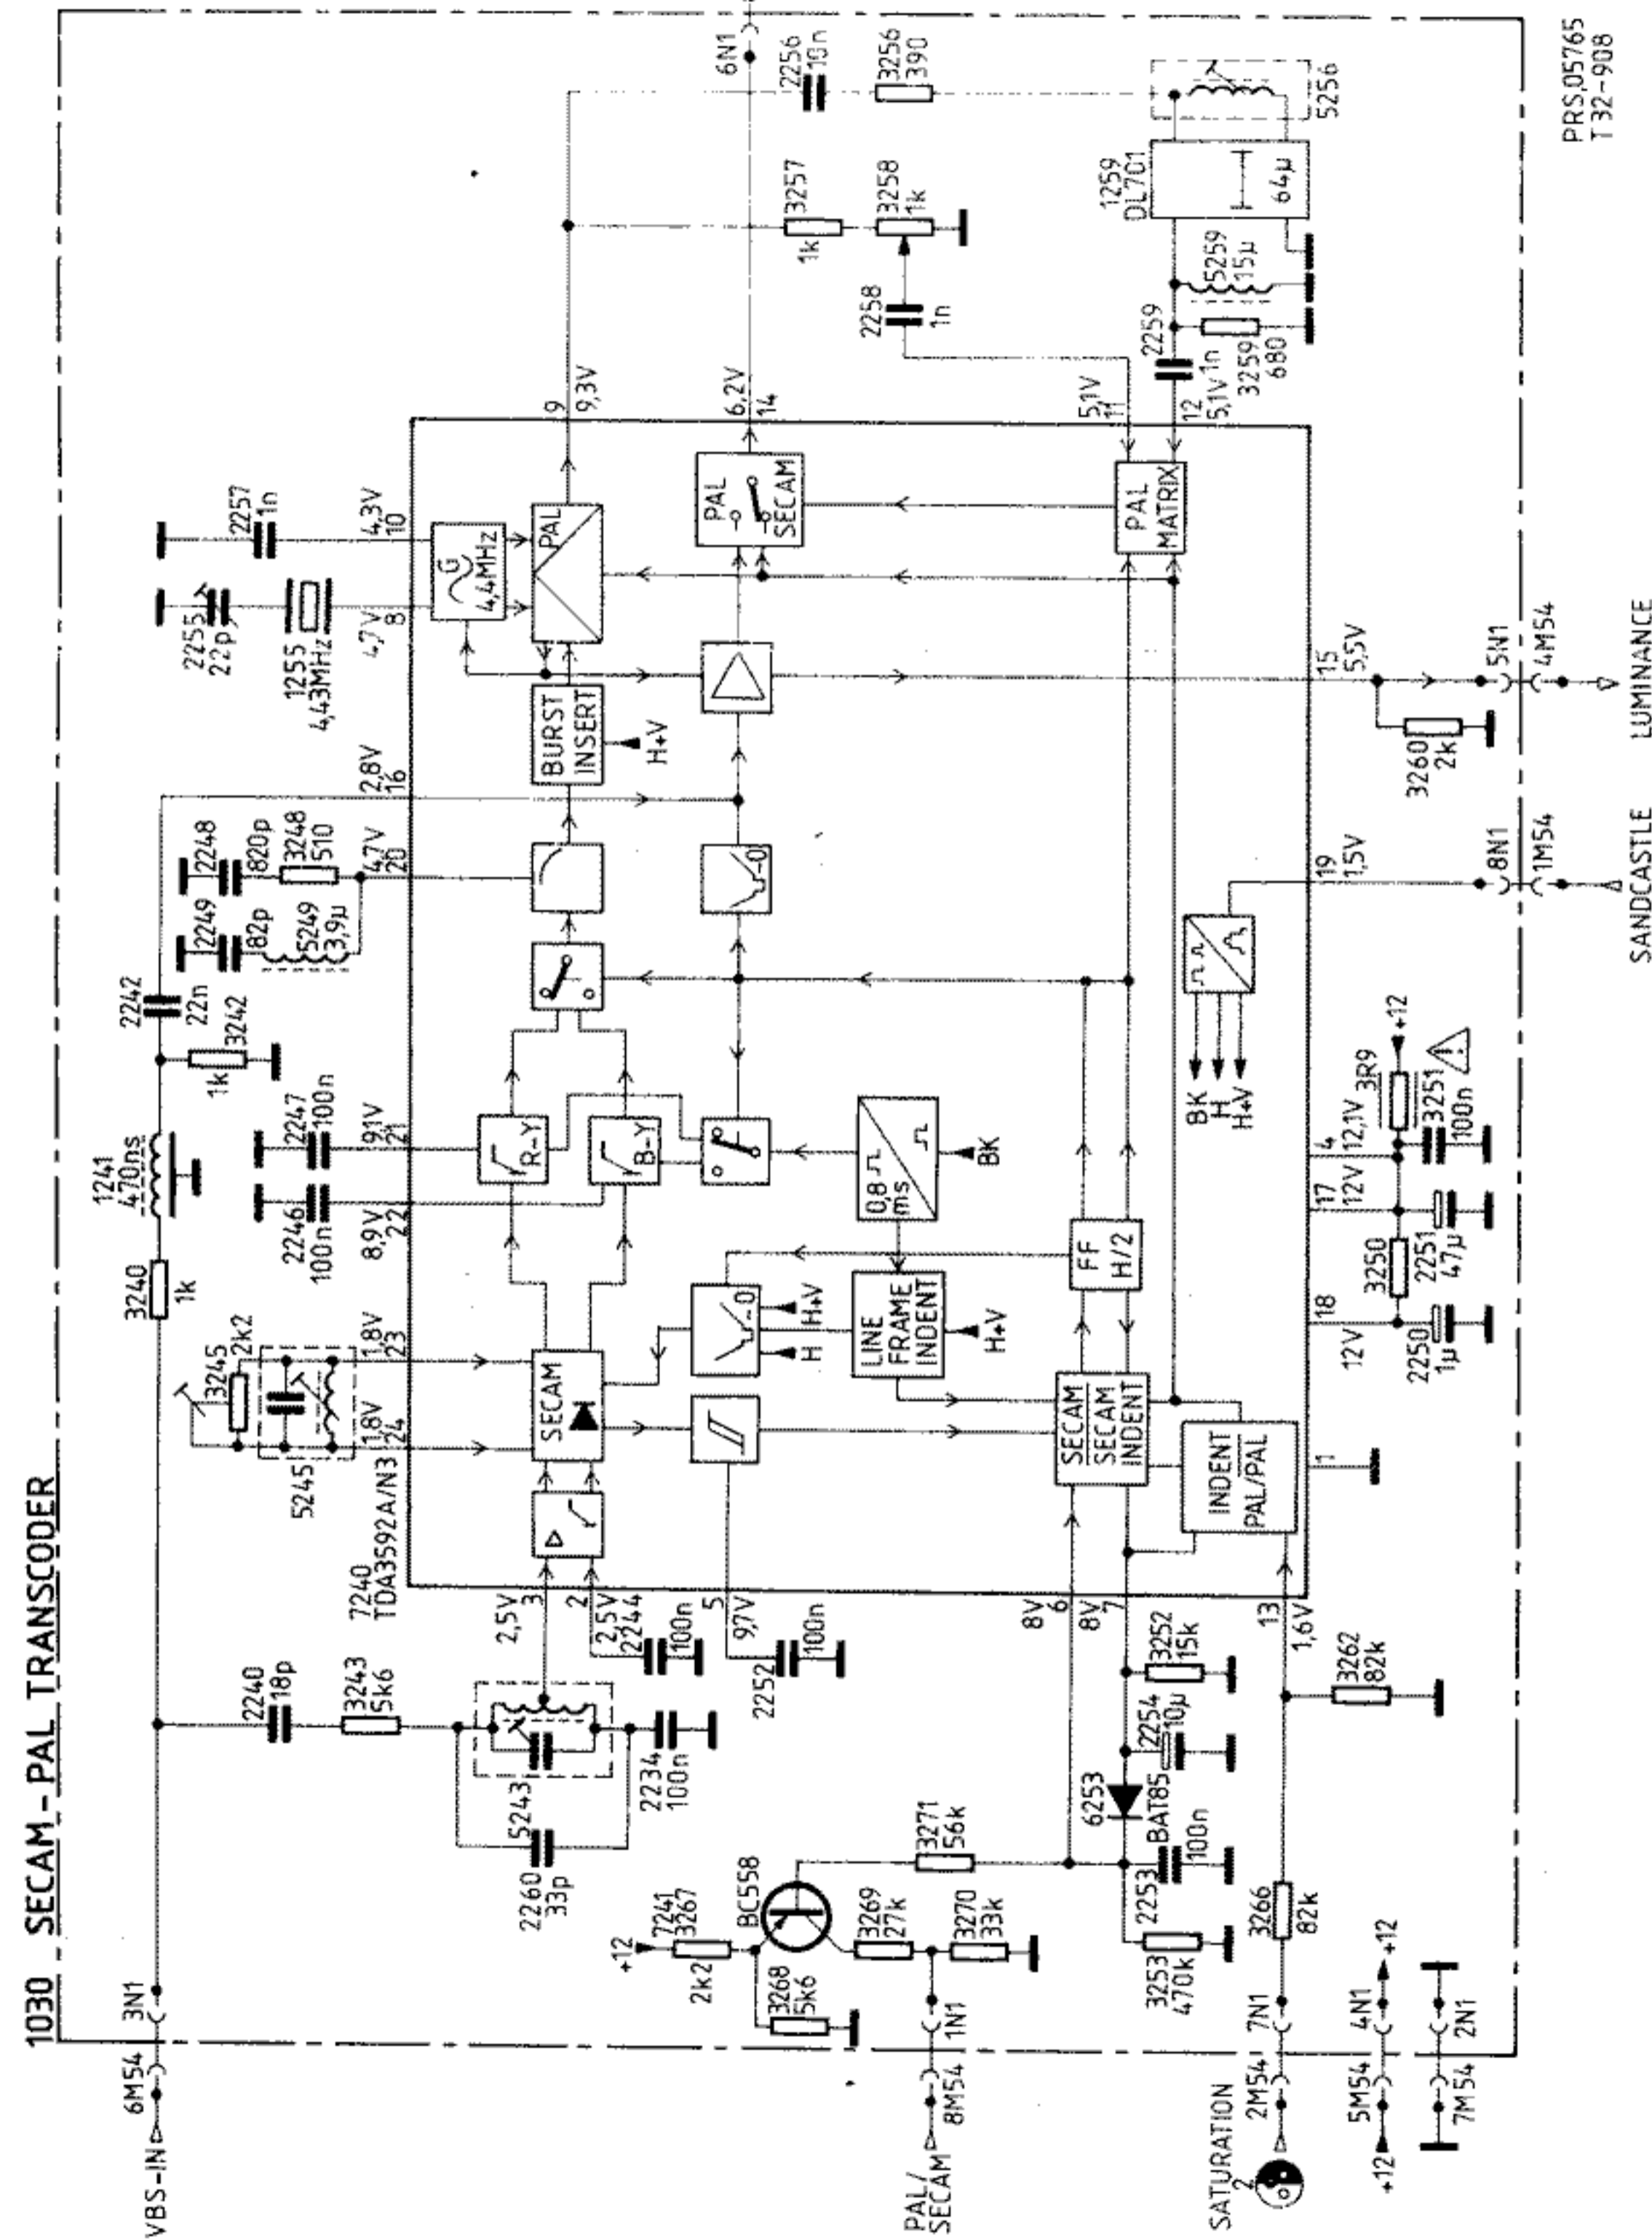

PHILIPS
TV-COLOR 21CN4462

SEE SERVICE MANUAL REMARKS

EAST - WEST

NCF - CR

DIAGRAM C

DIAGRAM C

MULTI SOUND PANEL

VIVO PANEL -1050-

IC7405 JUNCTION (V)				
	1	2	7	
PAL B/G/M 5.5MHz	0	7.5	4.04	
PAL I 6.0MHz	0	7.5	6.65	
SECAM D/K 6.5MHz	0	7.5	9.15	
NTSC M 4.5MHz	11.2	0	3.42	

C200
C201
A11
A203

B30, 32
A12, 13, 109, 204
A.B