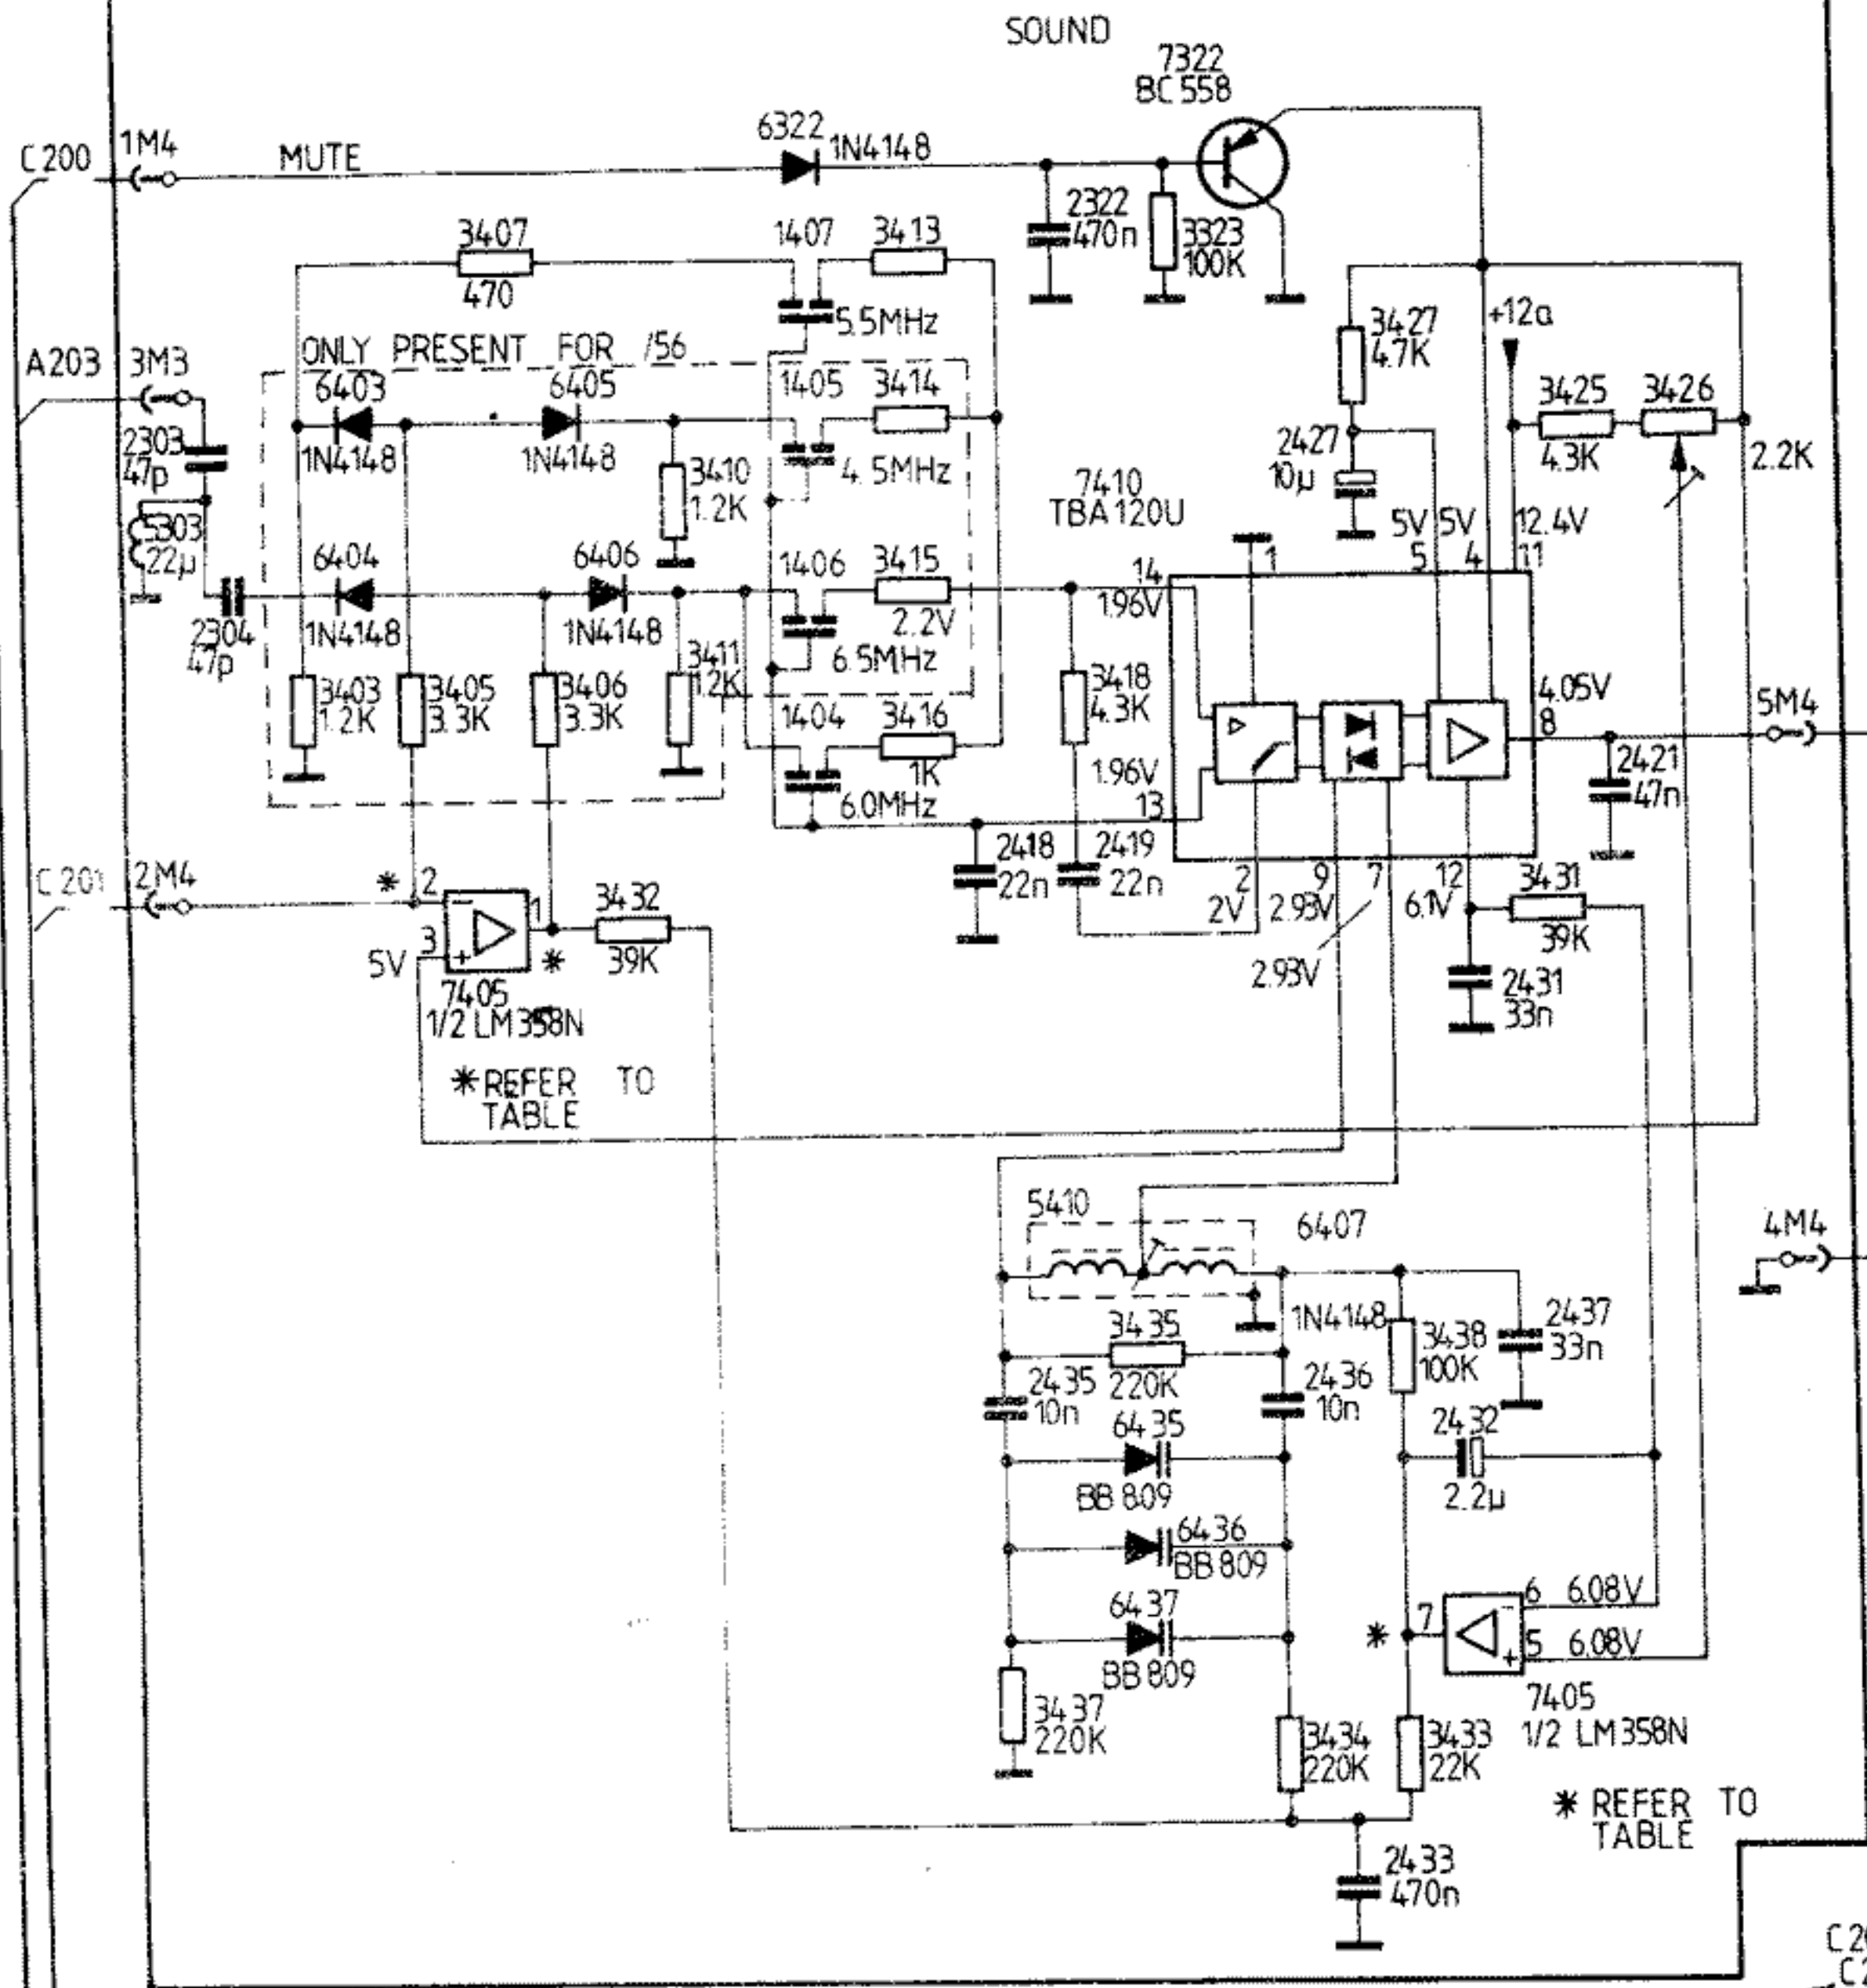

PHILIPS
TV-COLOR 21CN4462

SEE SERVICE MANUAL REMARKS

EAST - WEST

NCF - CR

DIAGRAM C

DIAGRAM C

MULTI SOUND PANEL

VIVO PANEL -1050-

IC7405 JUNCTION (V)				
	1	2	7	
PAL B/G/M 5.5MHz	0	7.5	4.04	
PAL I 6.0MHz	0	7.5	6.65	
SECAM D/K 6.5MHz	0	7.5	9.15	
NTSC M 4.5MHz	11.2	0	3.42	

C200
C201
A11
A203

B30, 32
A12, 13, 109, 204
A.B