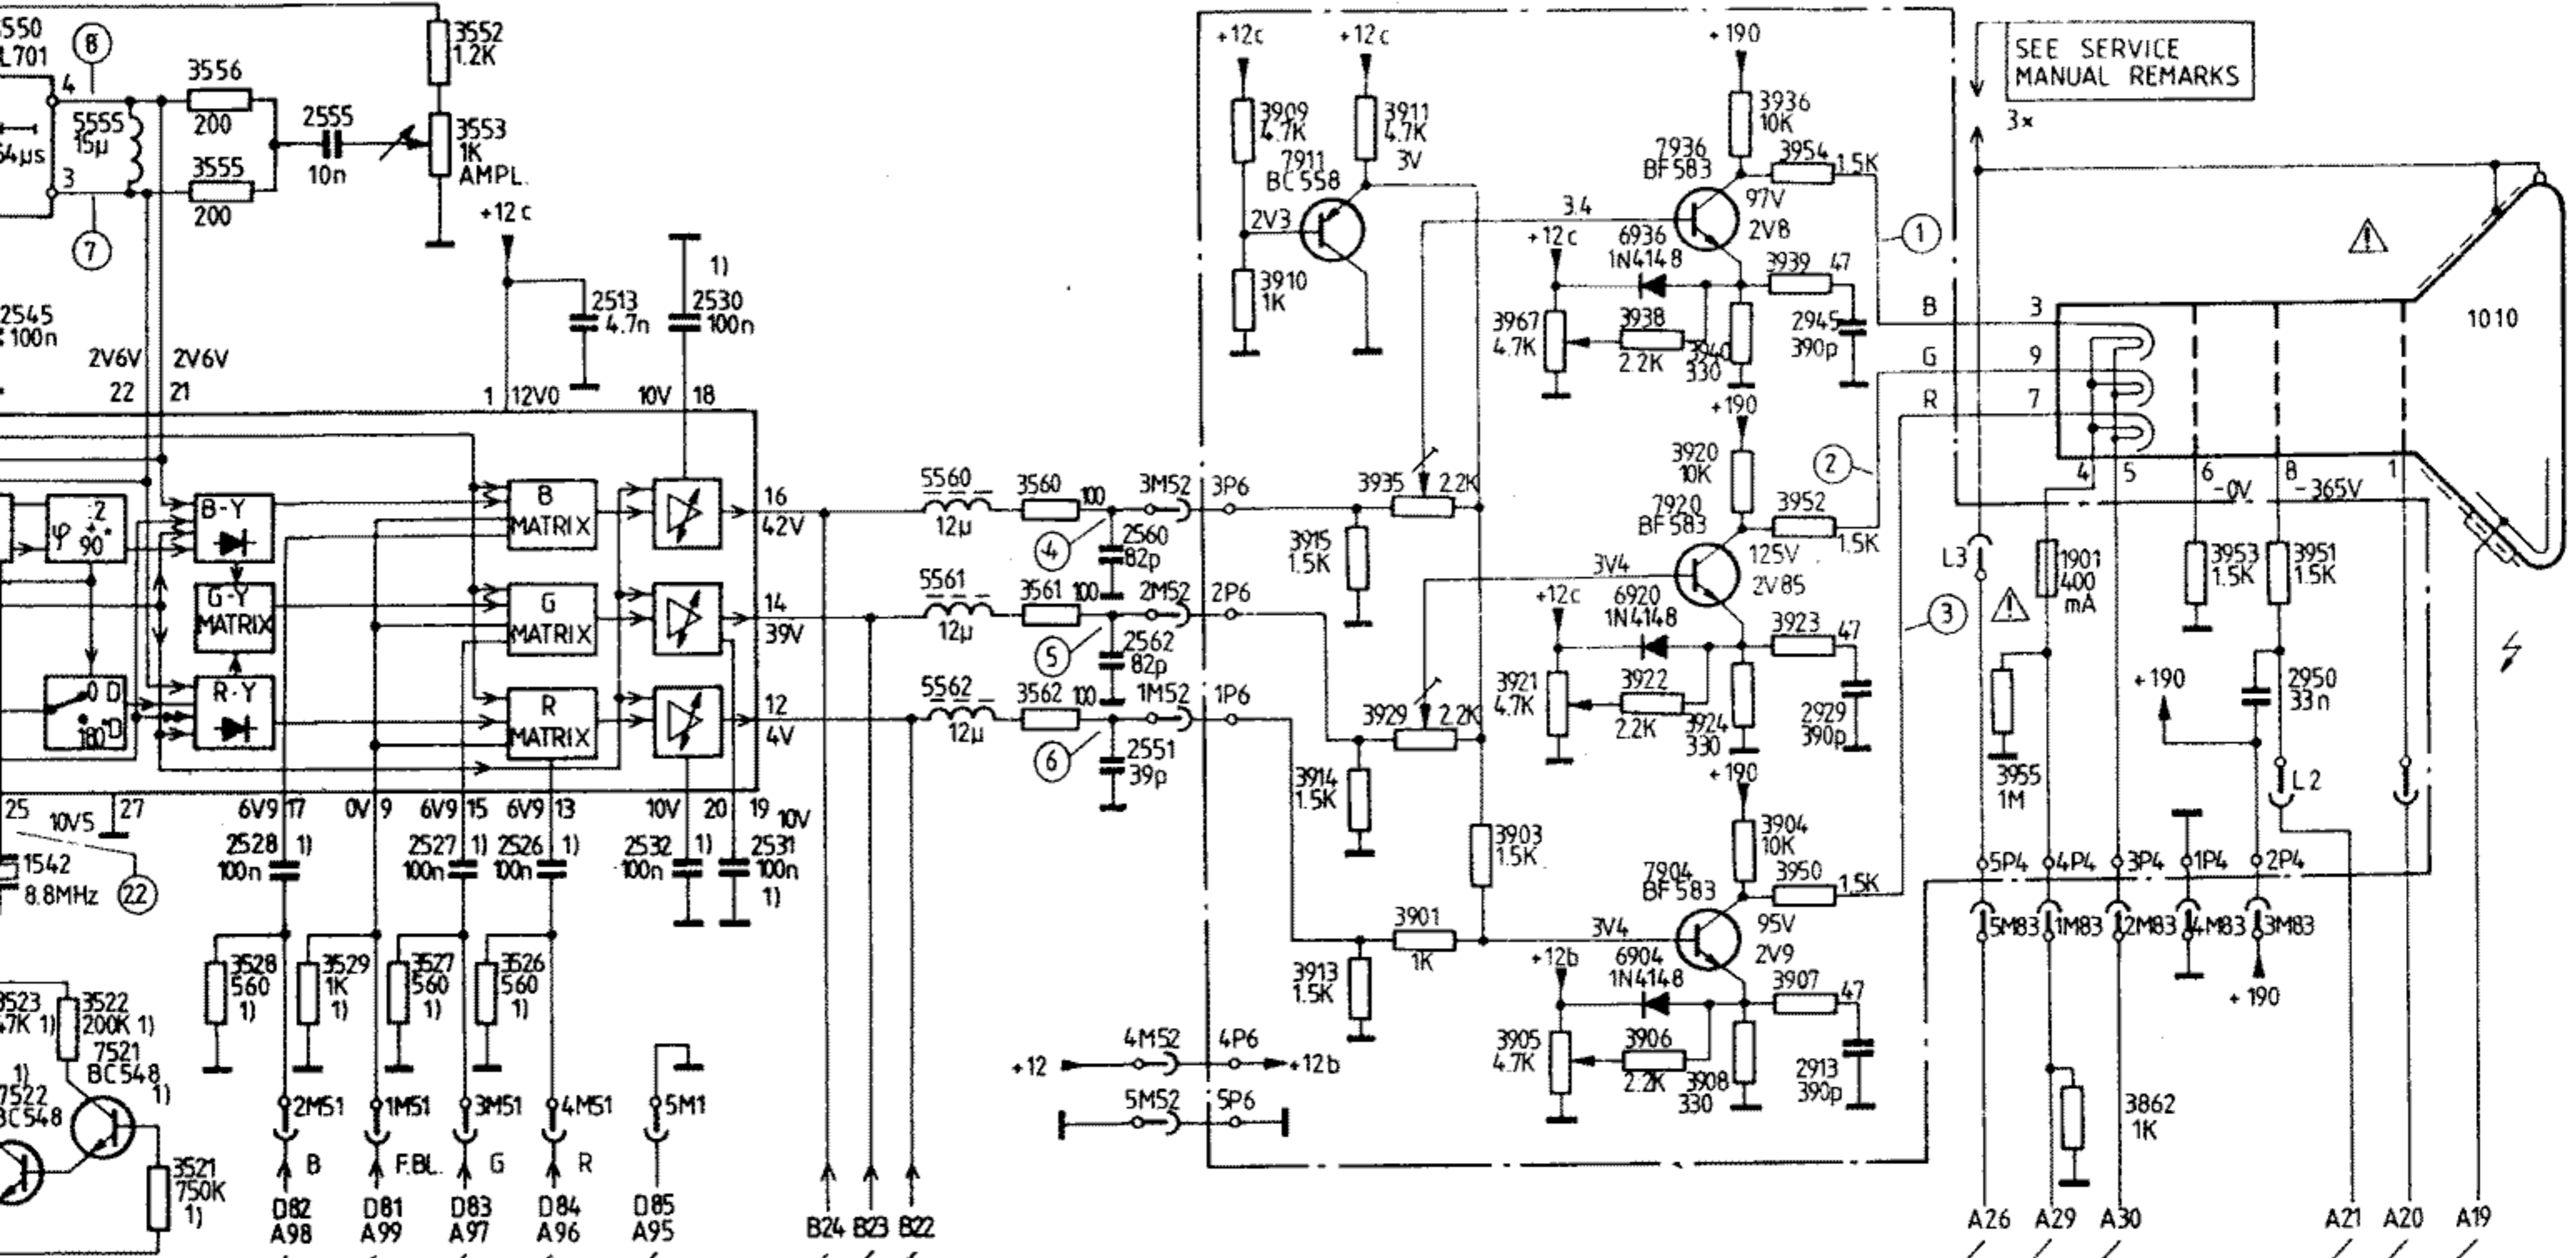

PHILIPS
TV-COLOR 21CN4462

SEE SERVICE MANUAL REMARKS

EAST - WEST

NCF - CR

DIAGRAM C

DIAGRAM C

MULTI SOUND PANEL

VIVO PANEL -1050-

IC7405 JUNCTION (V)				
	1	2	7	
PAL B/G/M 5.5MHz	0	7.5	4.04	
PAL I 6.0MHz	0	7.5	6.65	
SECAM D/K 6.5MHz	0	7.5	9.15	
NTSC M 4.5MHz	11.2	0	3.42	

C200
C201
A11
A203

B30, 32
A12, 13, 109, 204
A.B