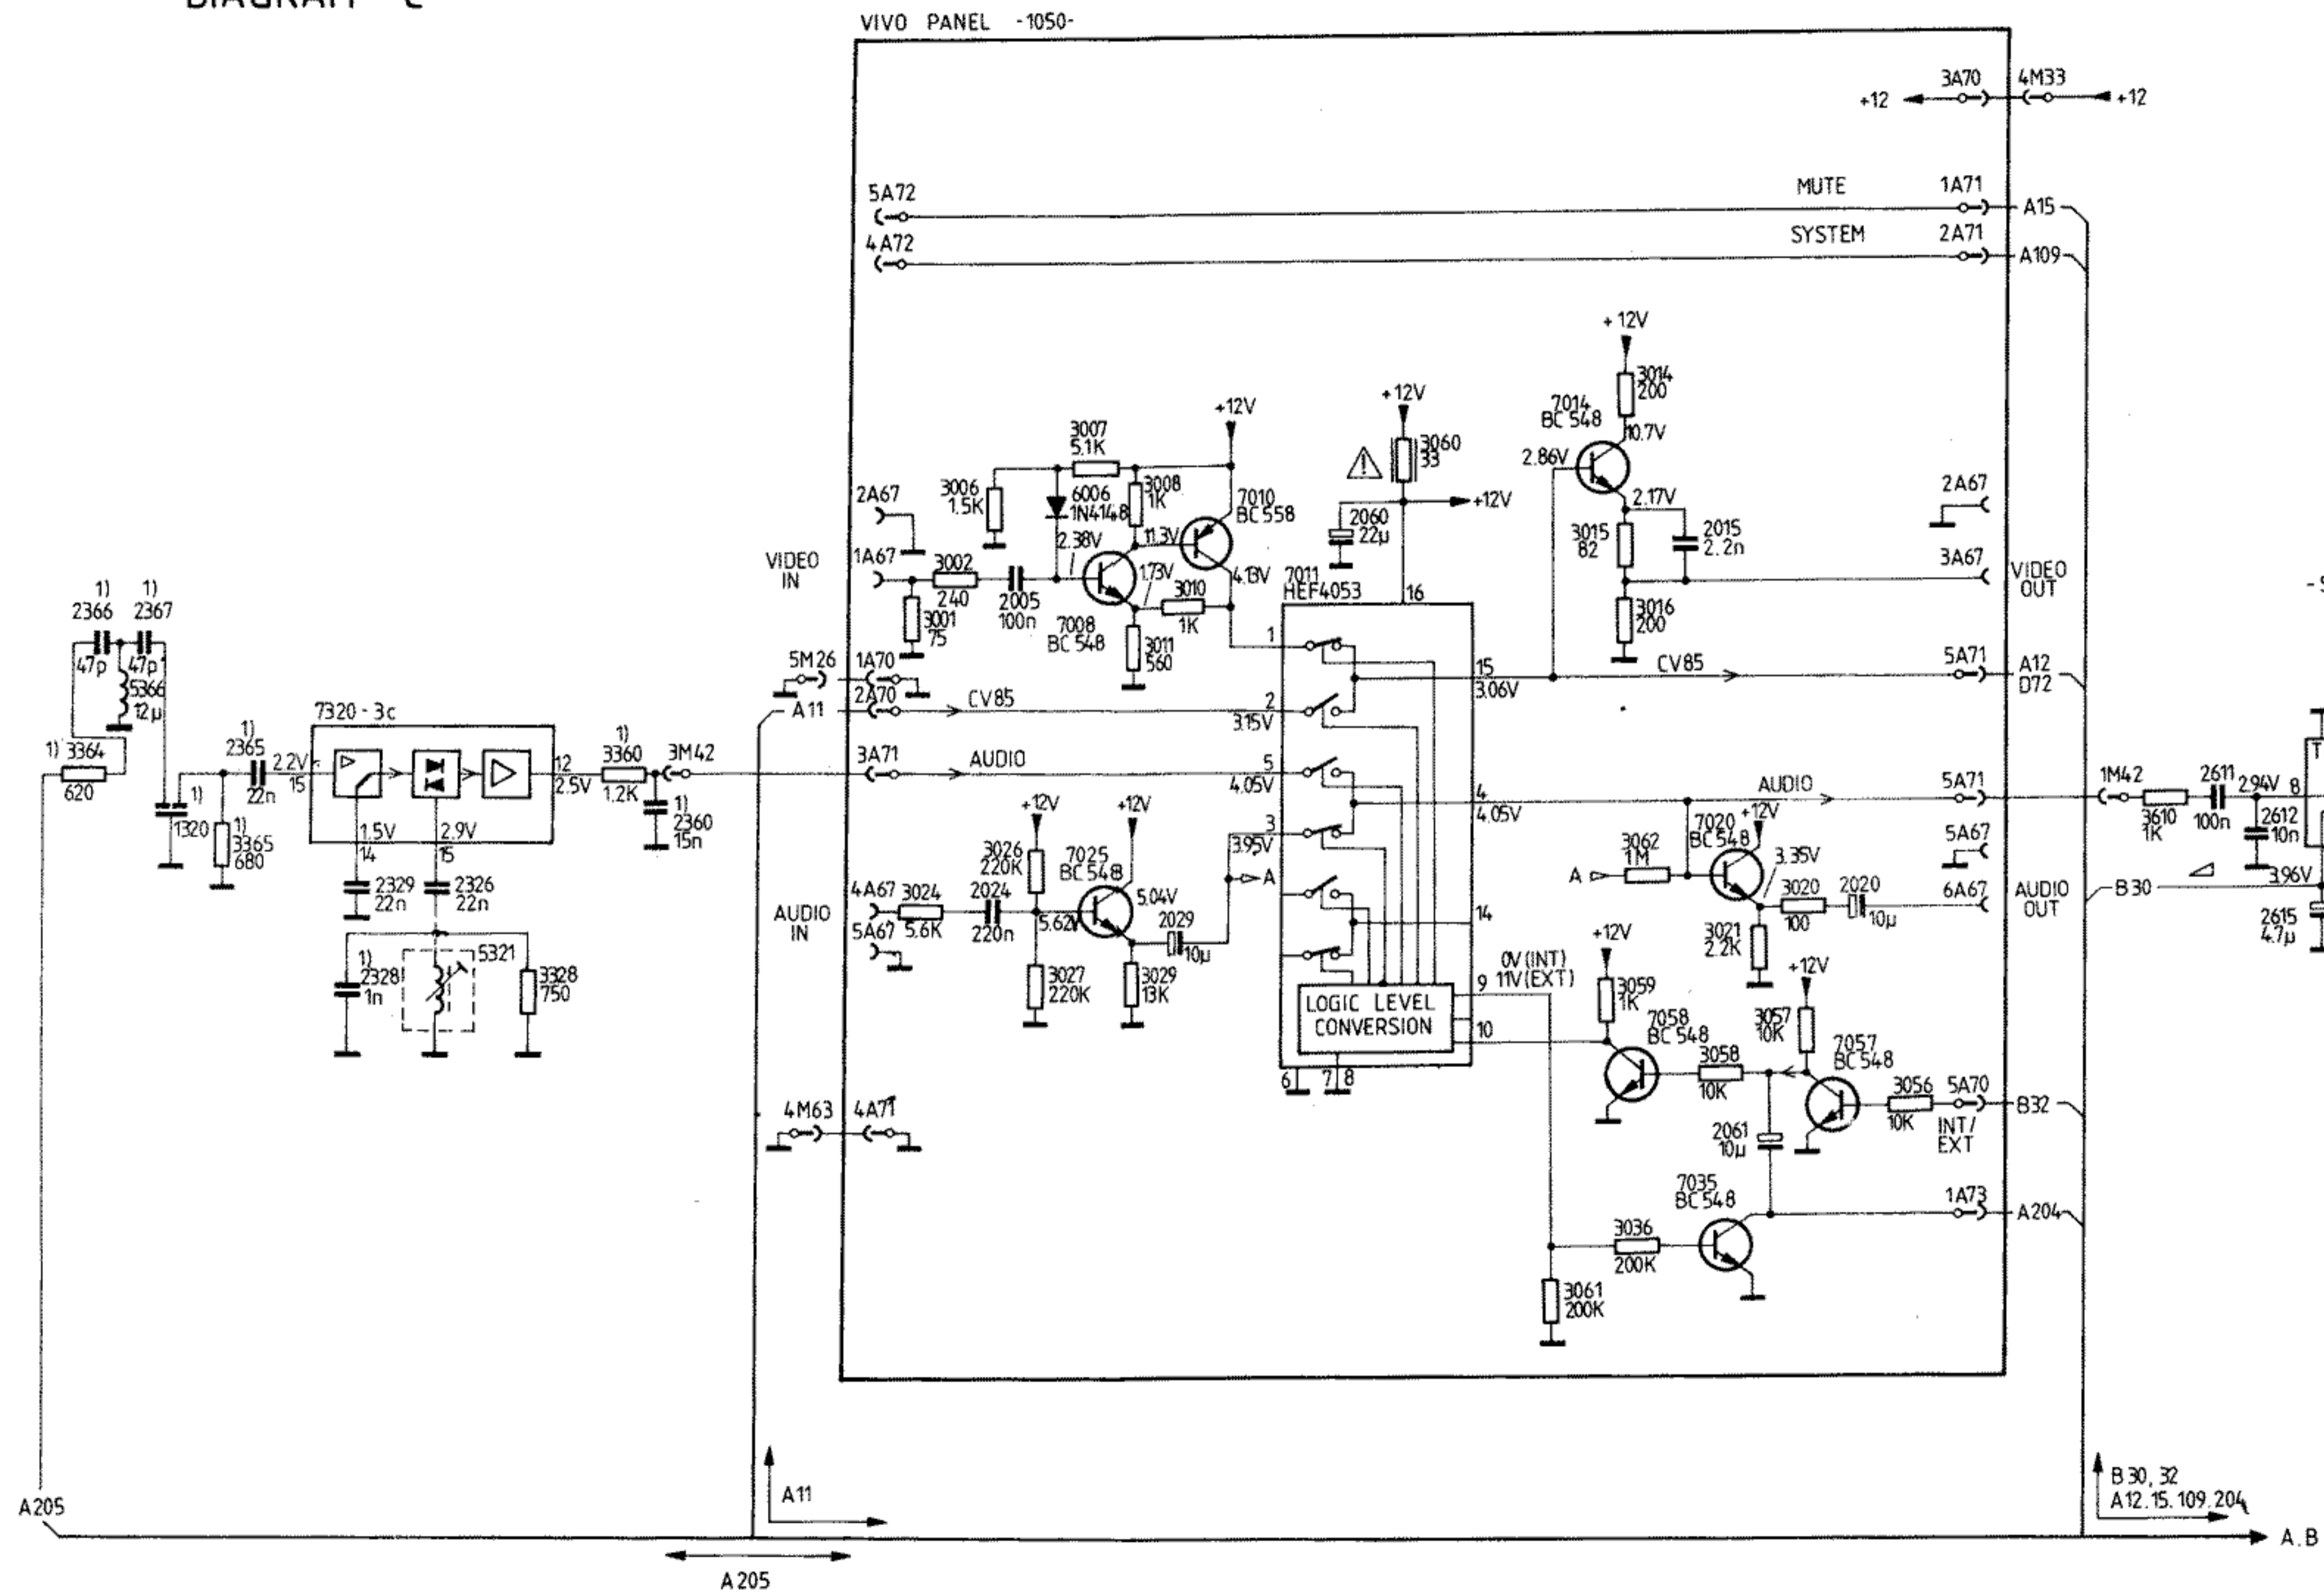

PHILIPS
TV-COLOR 21CN4462

SEE SERVICE MANUAL REMARKS

EAST - WEST

NCF - CR

DIAGRAM C

DIAGRAM C

MULTI SOUND PANEL

VIVO PANEL -1050-

IC7405 JUNCTION (V)				
	1	2	7	
PAL B/G/M 5.5MHz	0	7.5	4.04	
PAL I 6.0MHz	0	7.5	6.65	
SECAM D/K 6.5MHz	0	7.5	9.15	
NTSC M 4.5MHz	11.2	0	3.42	

C200
C201
A11
A203

B30, 32
A12, 13, 109, 204
A.B