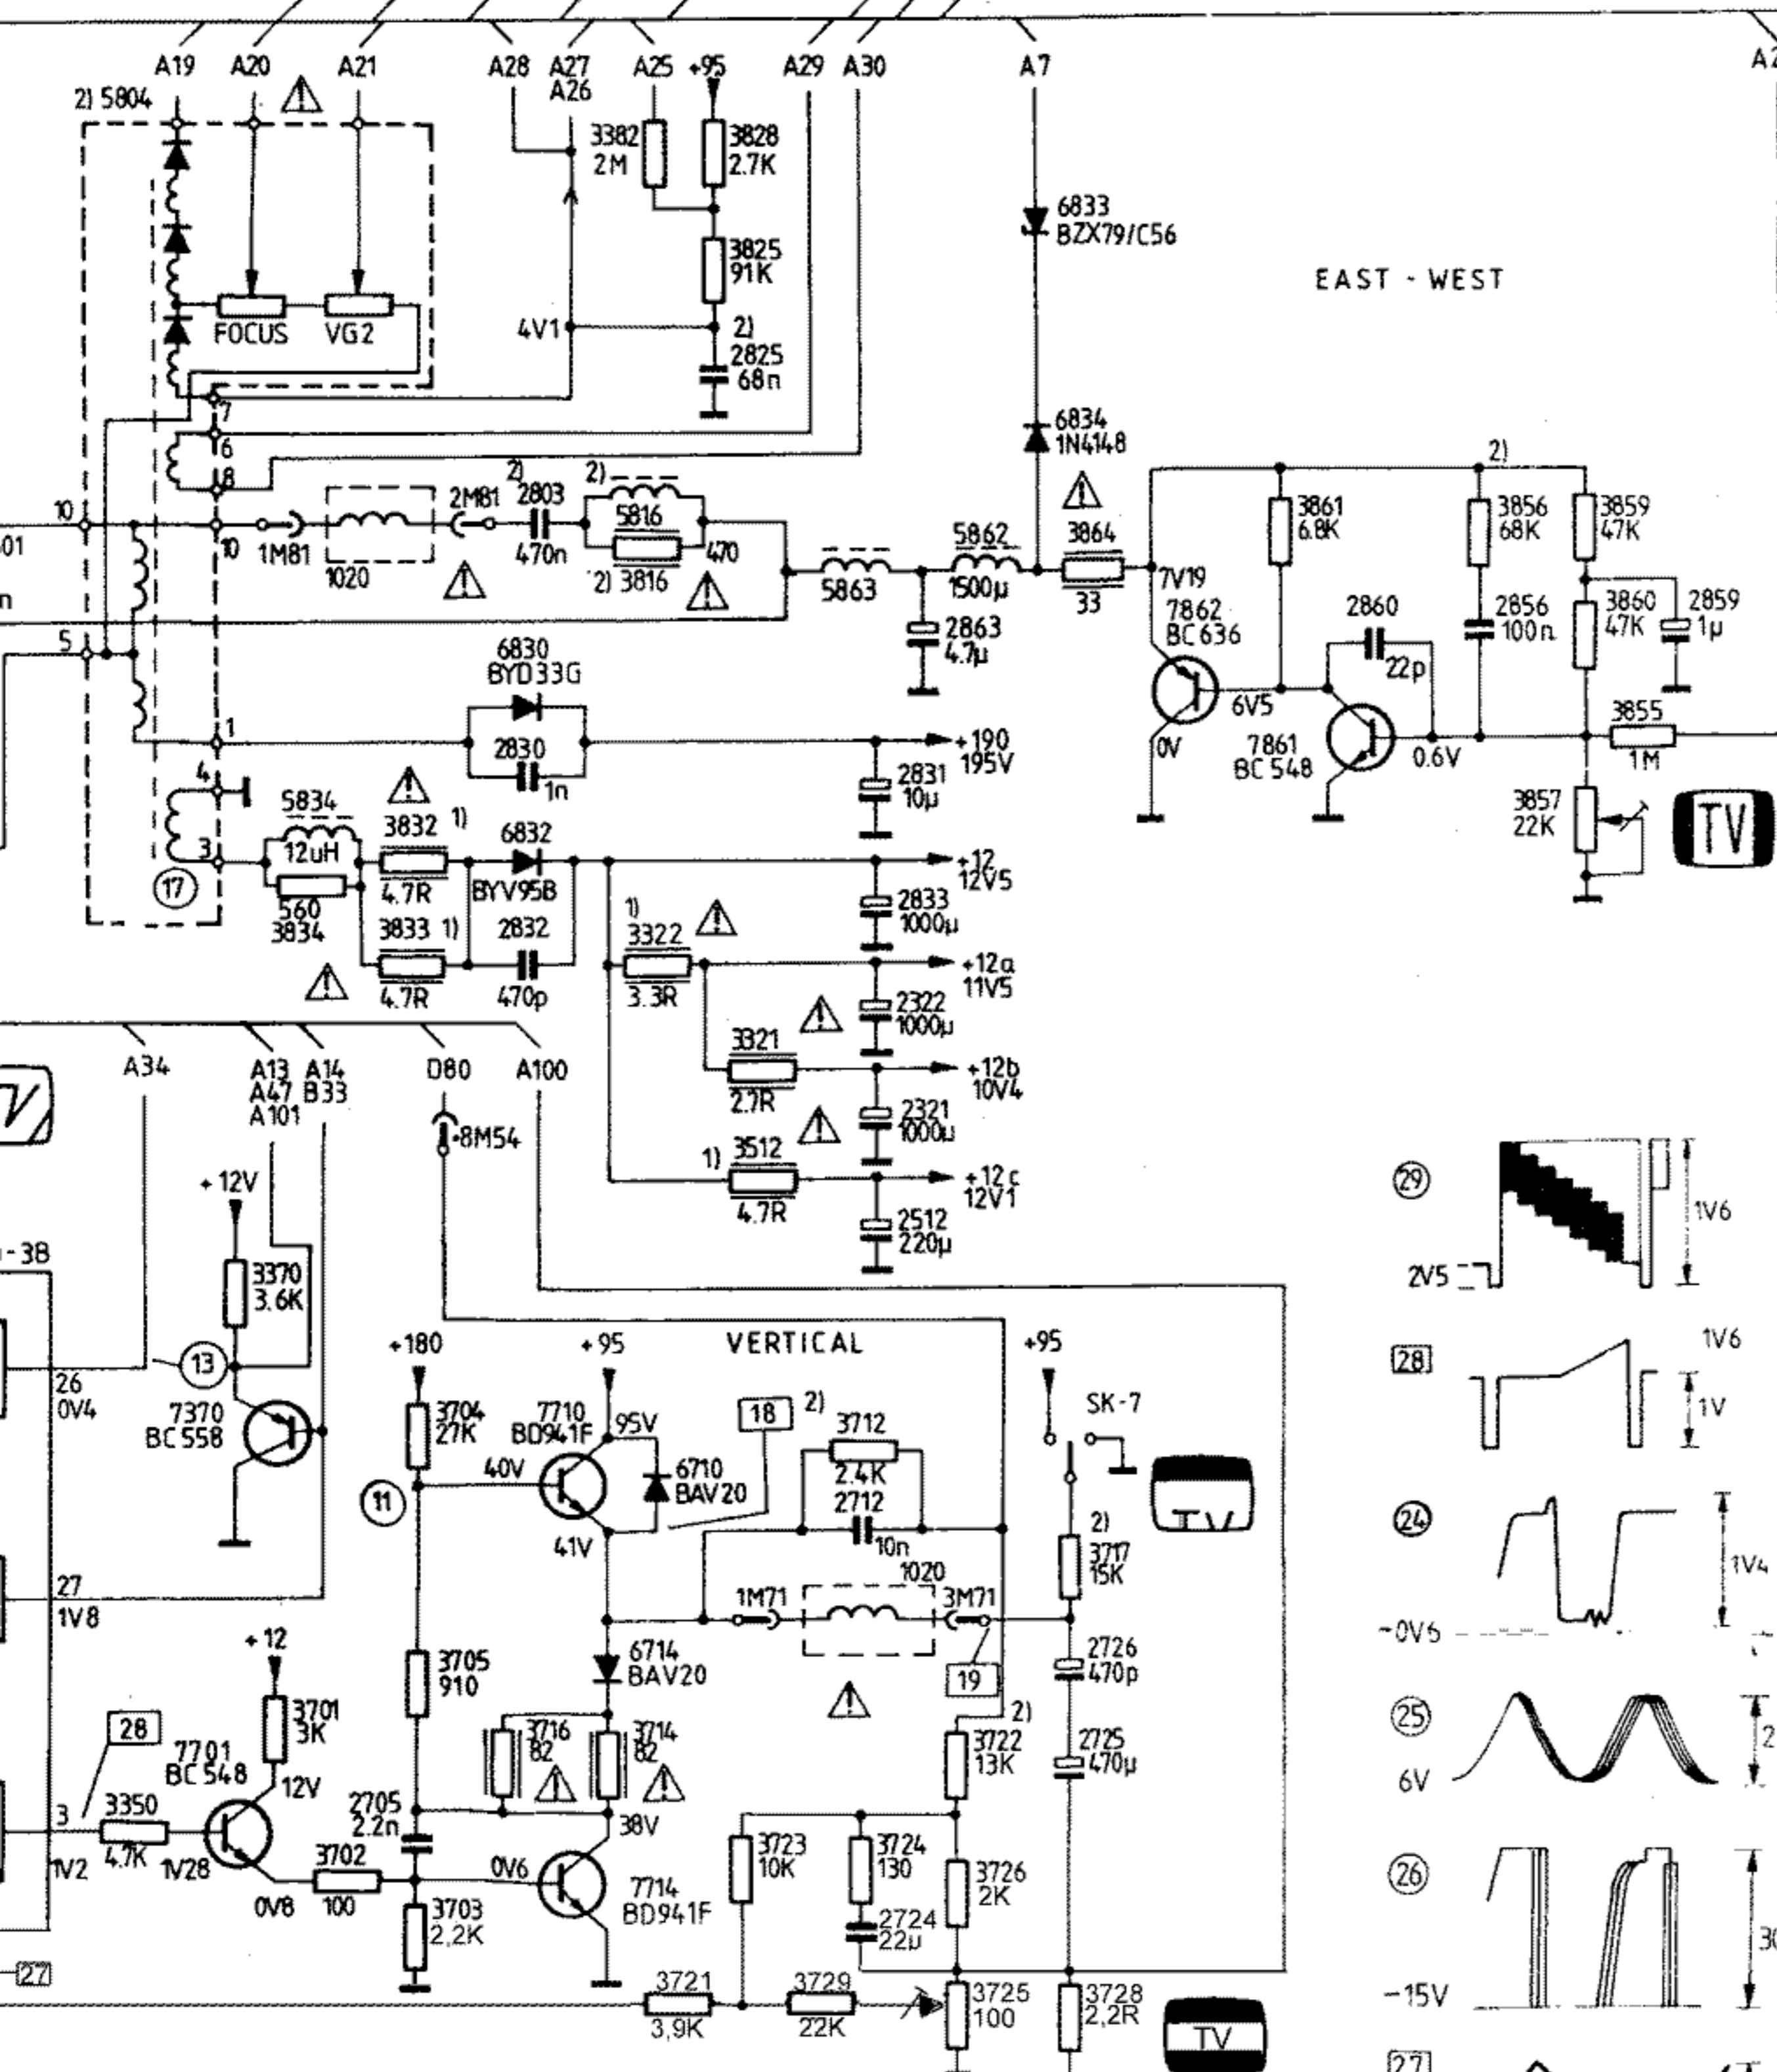

PHILIPS
TV-COLOR 21CN4462

SEE SERVICE MANUAL REMARKS

EAST - WEST

NCF - CR

DIAGRAM C

DIAGRAM C

MULTI SOUND PANEL

VIVO PANEL -1050-

IC7405 JUNCTION (V)				
	1	2	7	
PAL B/G/M 5.5MHz	0	7.5	4.04	
PAL I 6.0MHz	0	7.5	6.65	
SECAM D/K 6.5MHz	0	7.5	9.15	
NTSC M 4.5MHz	11.2	0	3.42	

C200
C201
A11
A203

B30, 32
A12, 13, 109, 204
A.B