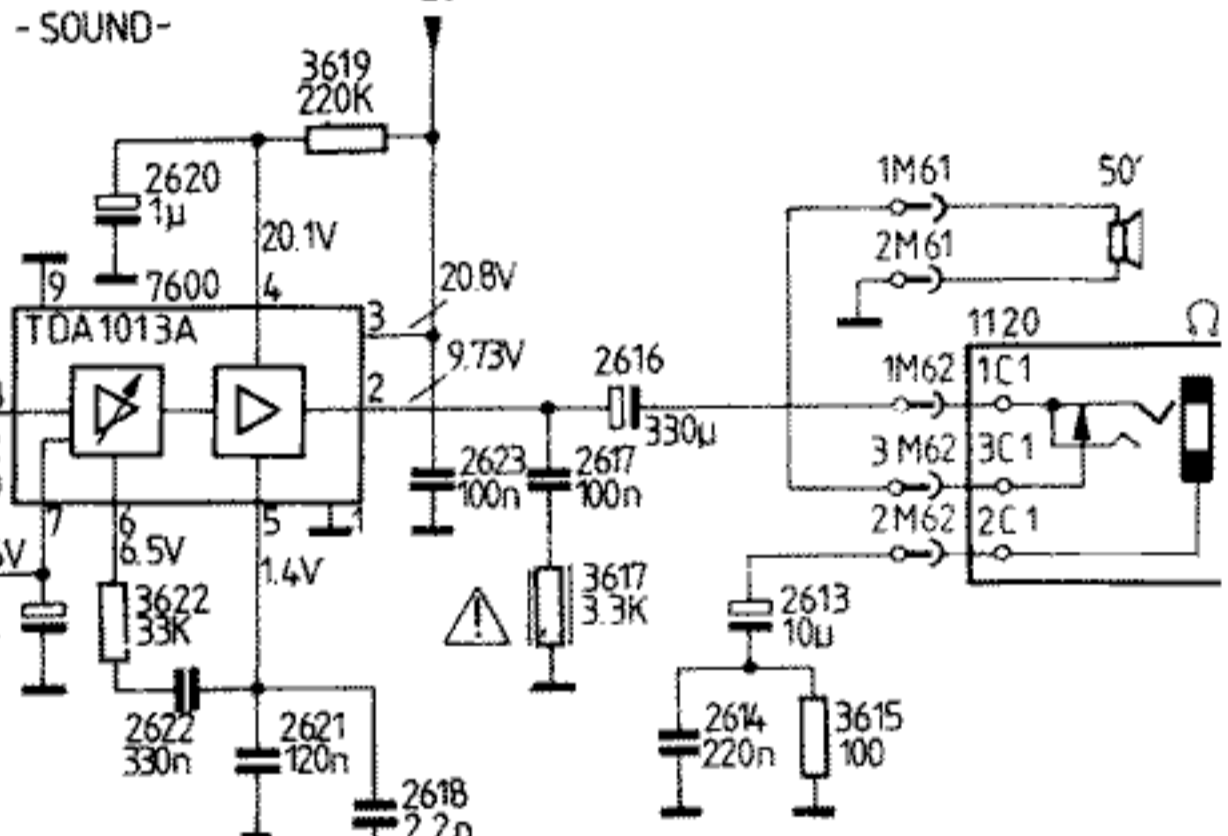

PHILIPS
TV-COLOR 21CN4462

SEE SERVICE MANUAL REMARKS

EAST - WEST

NCF - CR

DIAGRAM C

DIAGRAM C

MULTI SOUND PANEL

VIVO PANEL -1050-

IC7405 JUNCTION (V)				
	1	2	7	
PAL B/G/M 5.5MHz	0	7.5	4.04	
PAL I 6.0MHz	0	7.5	6.65	
SECAM D/K 6.5MHz	0	7.5	9.15	
NTSC M 4.5MHz	11.2	0	3.42	

C200
C201
A11
A203

B30, 32
A12, 13, 109, 204
A.B