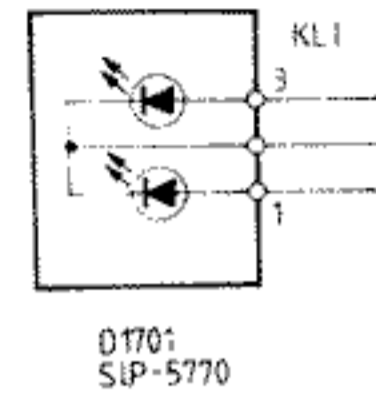

LED UNIT D8RZ
UE1843X2A

MAIN UNIT D8RZ
UE1843X1A

X152
EX0033XF
(6.0MHZ)

IC101 LA7520

C153
CJ 47R

VIDEO IN

AUDIO IN

KH