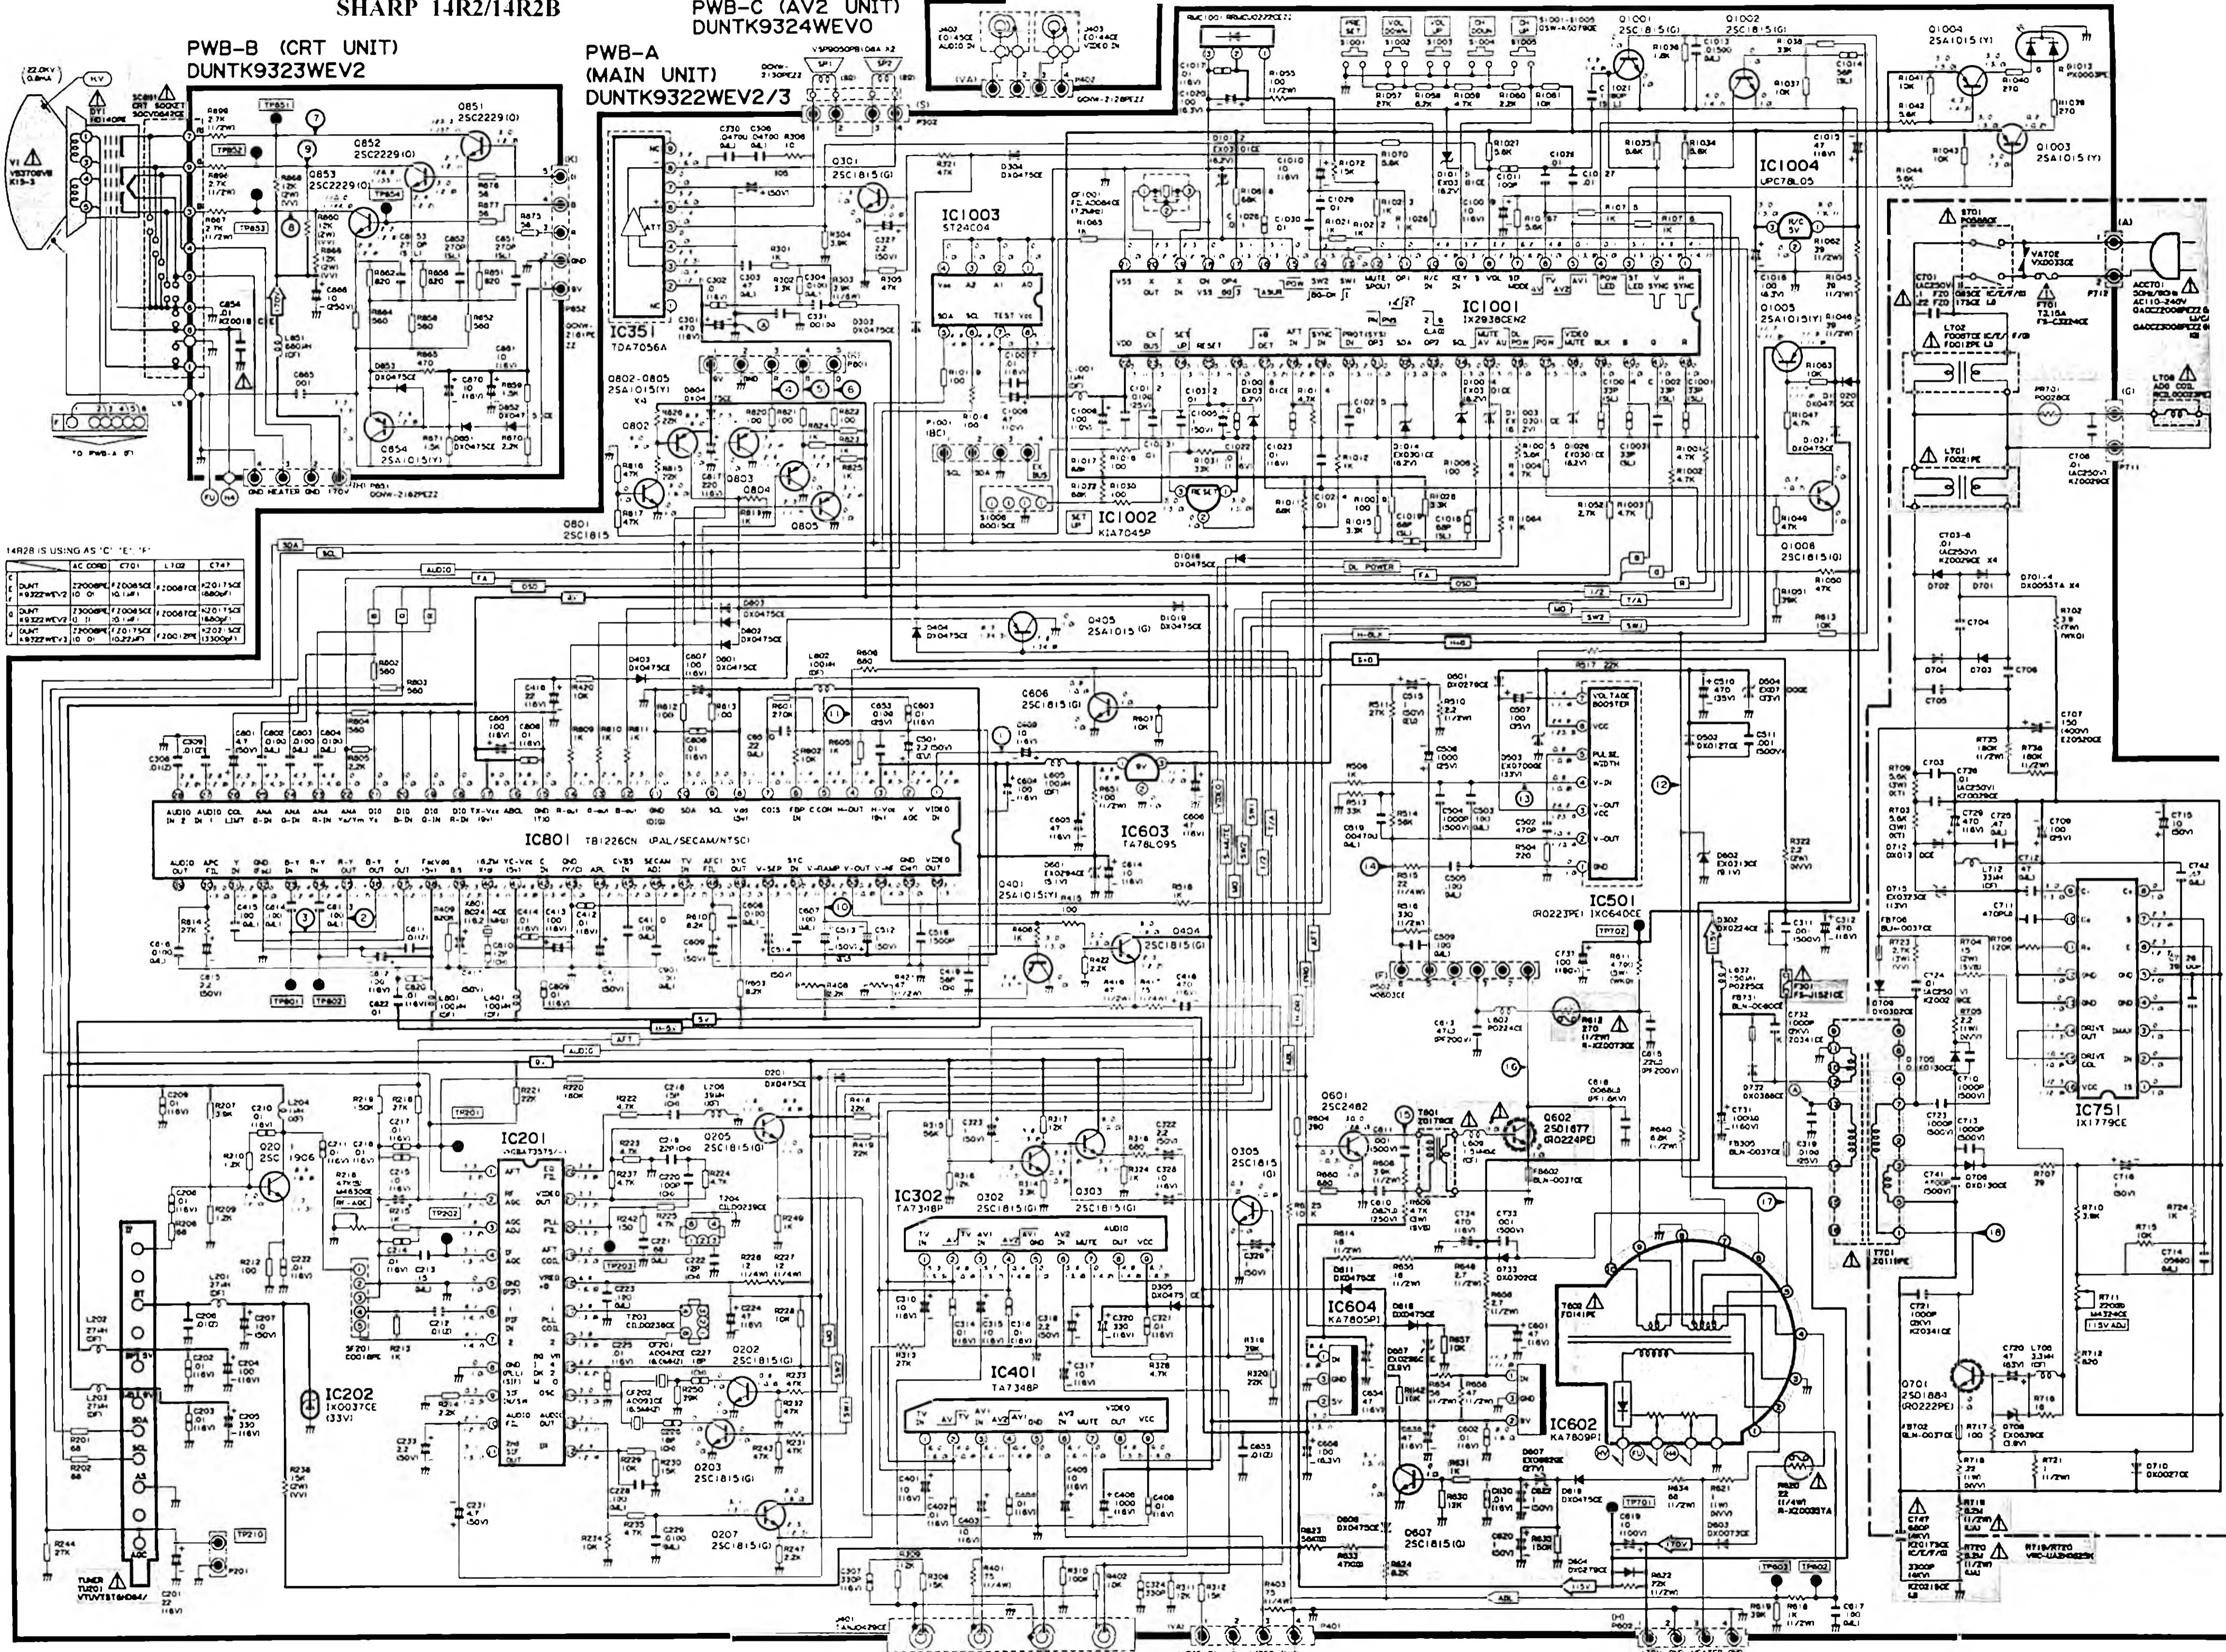

SHARP 14R2/14R2B

PWB-C (AV2 UNIT)
DUNTK9324WEVO

PWB-B (CRT UNIT)
DUNTK9323WEV2

PWB-A
(MAIN UNIT)
DUNTK9322WEV2/3

14R2B IS USING AS 'C' :

C	QUNT	AC COOD	C701	L102	C747
1	2200P	2200P	2200P	2200P	2200P
2	1000P	1000P	1000P	1000P	1000P
3	2200P	2200P	2200P	2200P	2200P
4	1000P	1000P	1000P	1000P	1000P
5	2200P	2200P	2200P	2200P	2200P
6	1000P	1000P	1000P	1000P	1000P
7	2200P	2200P	2200P	2200P	2200P
8	1000P	1000P	1000P	1000P	1000P
9	2200P	2200P	2200P	2200P	2200P
10	1000P	1000P	1000P	1000P	1000P

TUNER
TU201
VT14T840M4

AUDIO-IN VIDEO-IN AUDIO-OUT VIDEO-OUT

170V GND HEATER GND