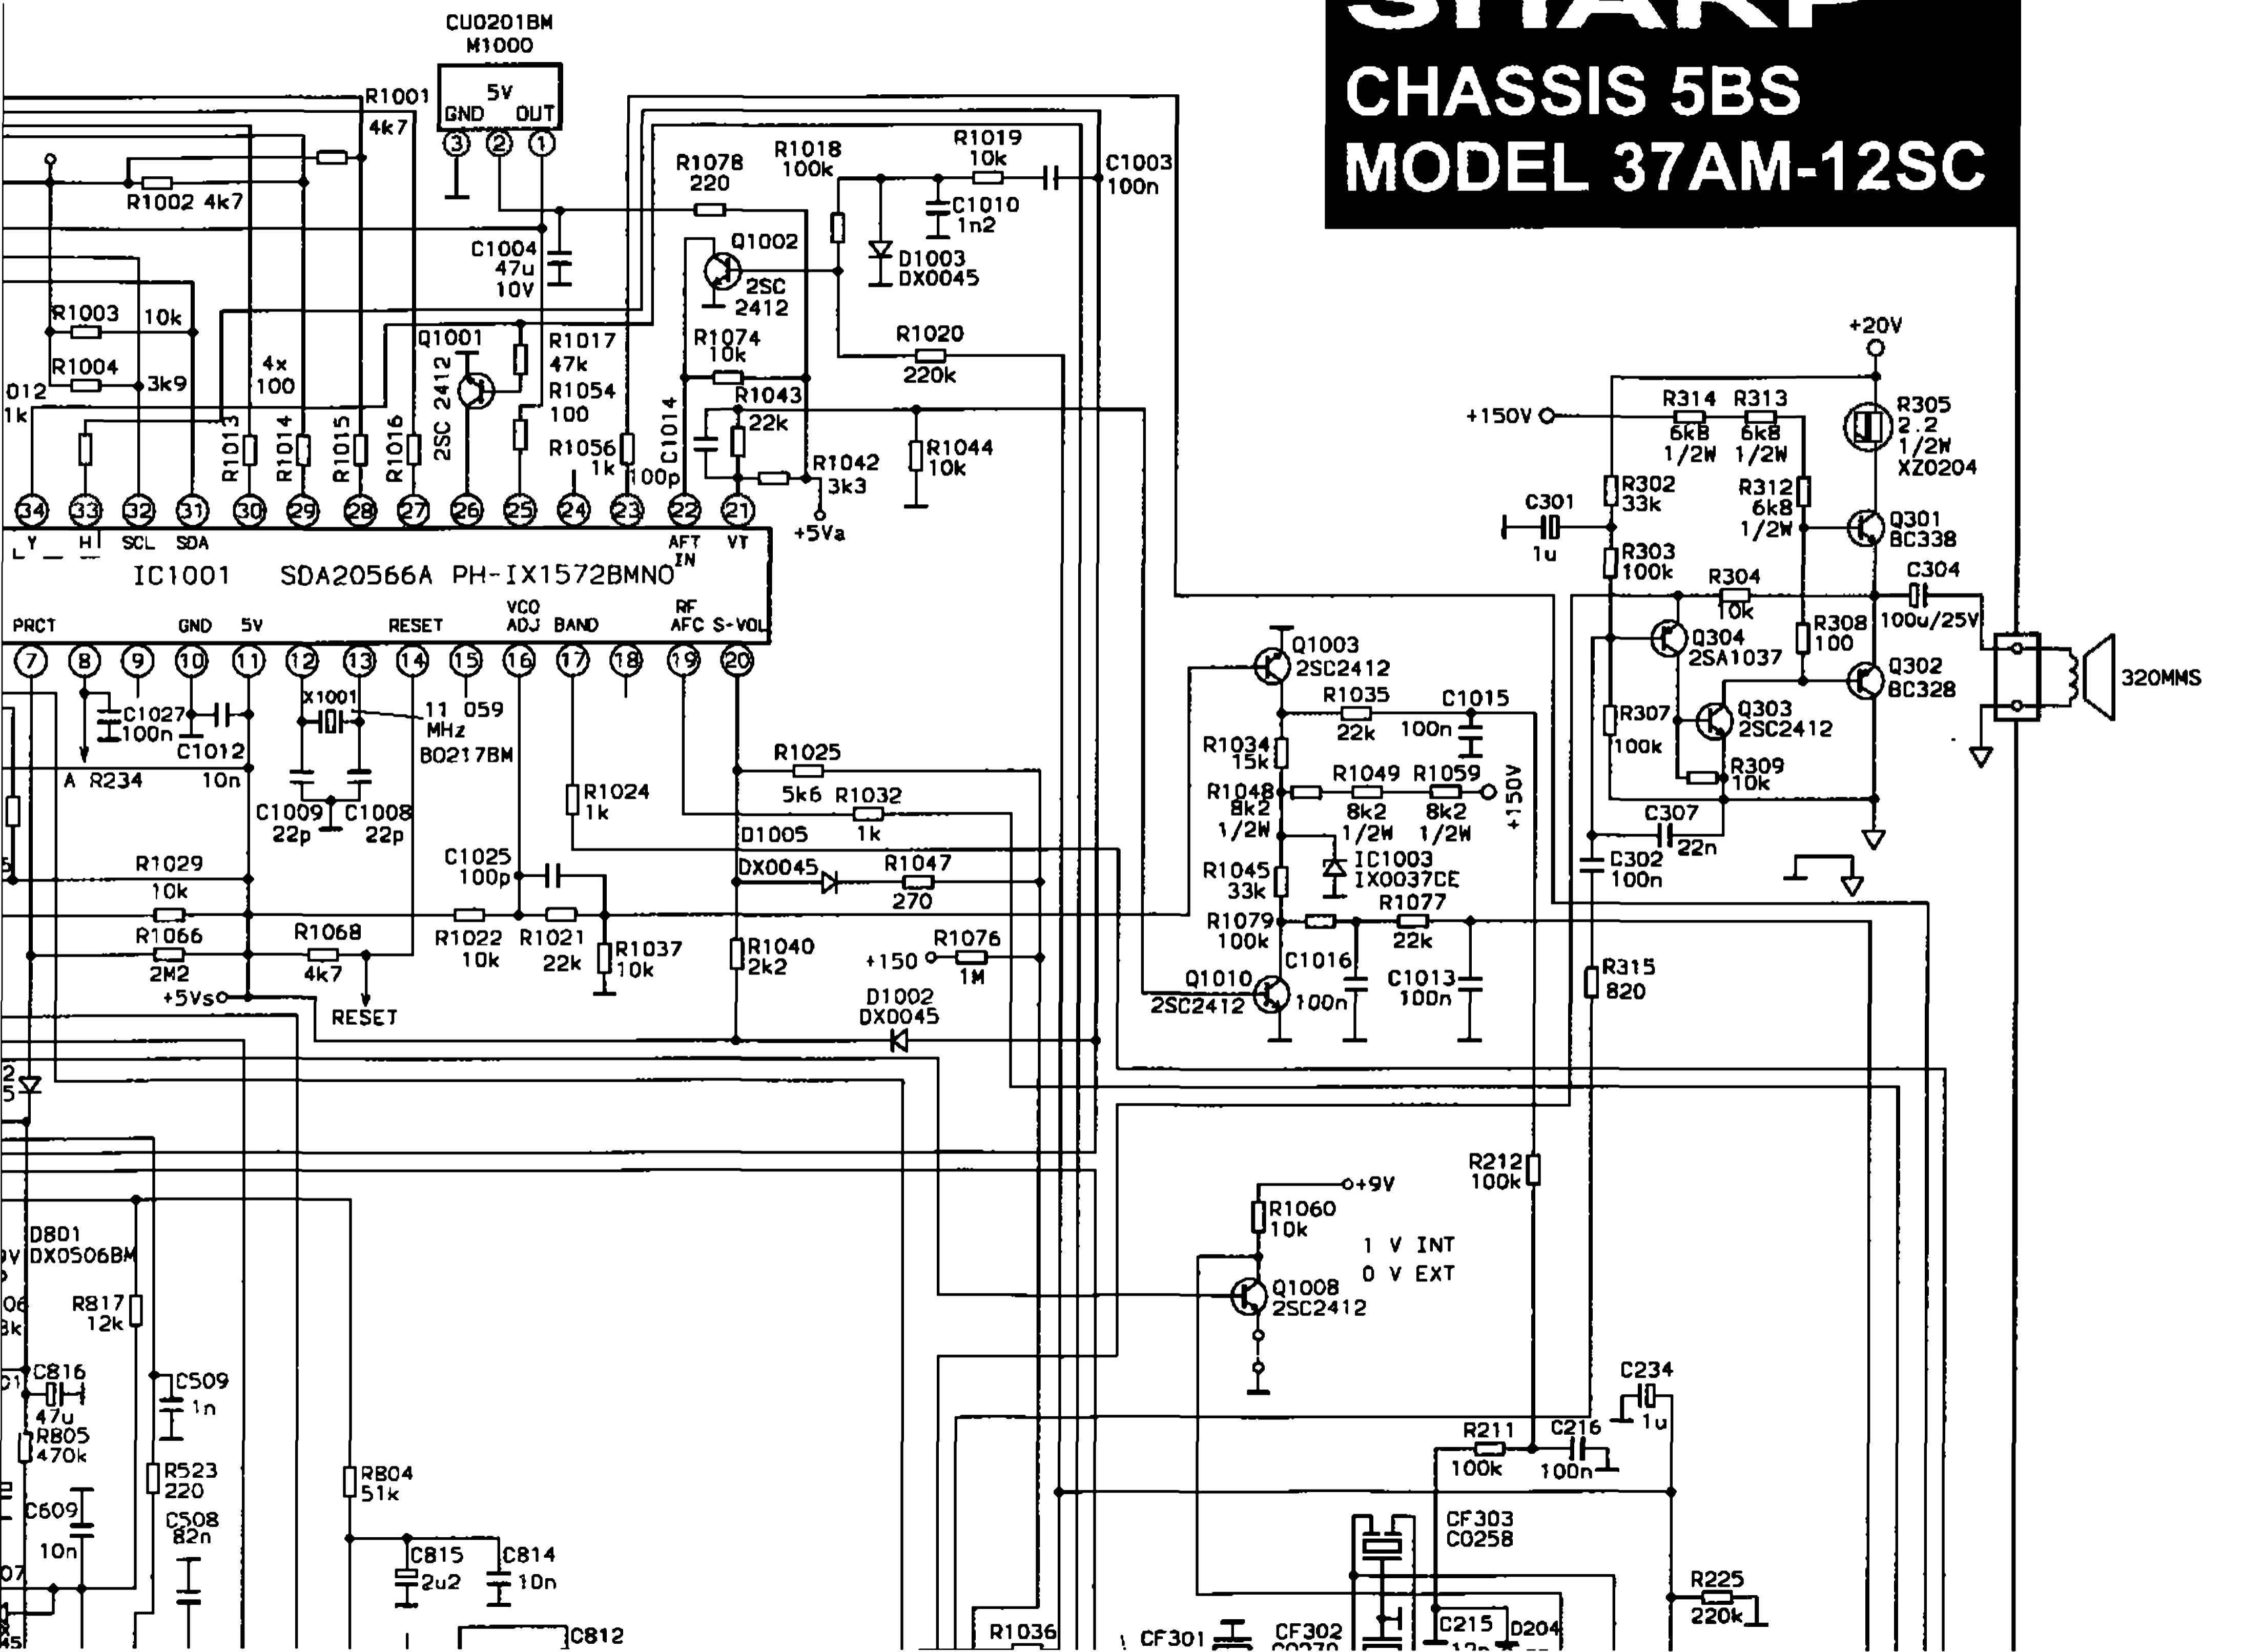

SHARP

CHASSIS 5BS

MODEL 37AM-12SC

SHARP
CHASSIS 5BS
MODEL 37AM-12SC