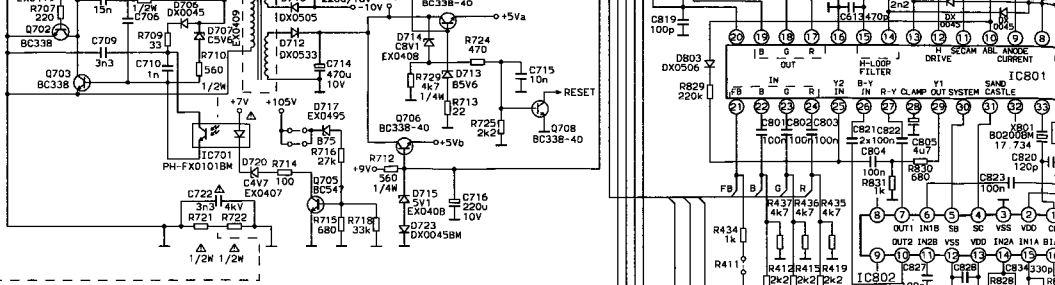

SHARP

CHASSIS 5BS

MODEL 37AM-12SC

SHARP
CHASSIS 5BS
MODEL 37AM-12SC