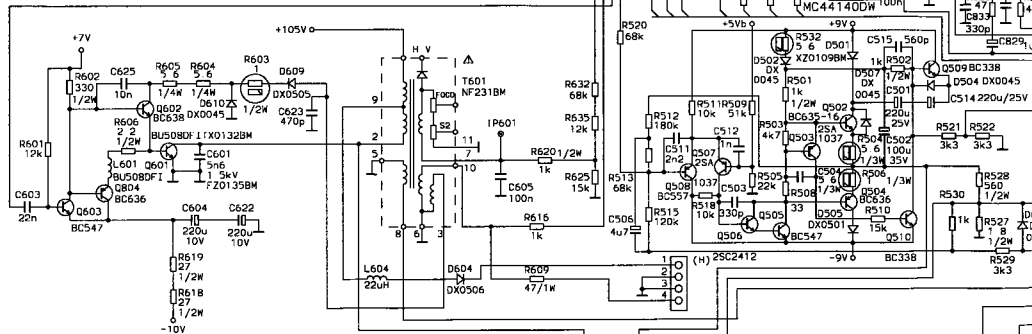

SHARP

CHASSIS 5BS

MODEL 37AM-12SC

SHARP
CHASSIS 5BS
MODEL 37AM-12SC